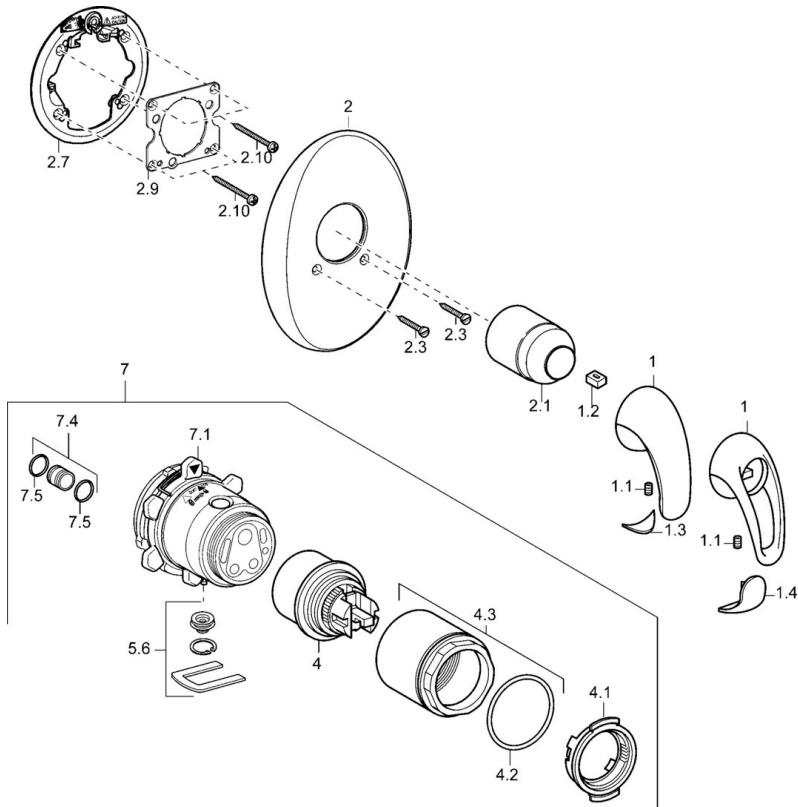

EAN: 4015474111721  
[static.hansa.com/45869040](https://static.hansa.com/45869040)

- Shower solutions
- Trim Kit
- Concealed wall mounting
- Chrome

## Technical data

### Technical properties

Hot water supply	max. +80°C
Working pressure	0.5-10 bar

### SP45869040

	Name	Code
1	Lever Discontinued	599055895
1	Lever Discontinued	599055881
1.1	Screw, M5x8, SW2.5	59904755
1.2	Bushing	59904778
1.3	Symbol plug Discontinued	59911785
1.4	Symbol plug Discontinued	59911786
2	Cover plate Discontinued	59911913
2.1	Covering cap	59904820
2.3	Screw, M5x25	59912881
2.7	Fixing part	59912888
2.9	Fixing plate	59913034
2.10	Screw, M4,5x80	59912890
4	Cartridge, 4.8 eco	59904601
4.1	Hot water limiter	59904759
4.2	O-ring, 50.52x1.78	59906841
4.3	Eye screw, M50x1, SW45	59912980
5.6	Plug	59912981
7	Functional unit Discontinued	59912907
7	Body for shower faucet Discontinued	59912897
7.1	Blind nut	59912984
7.4	Connection nipple, (2014-)	59913885
7.5	O-ring, d 14x2	59912982
N.I.	Raising kit, 20 mm	59912754