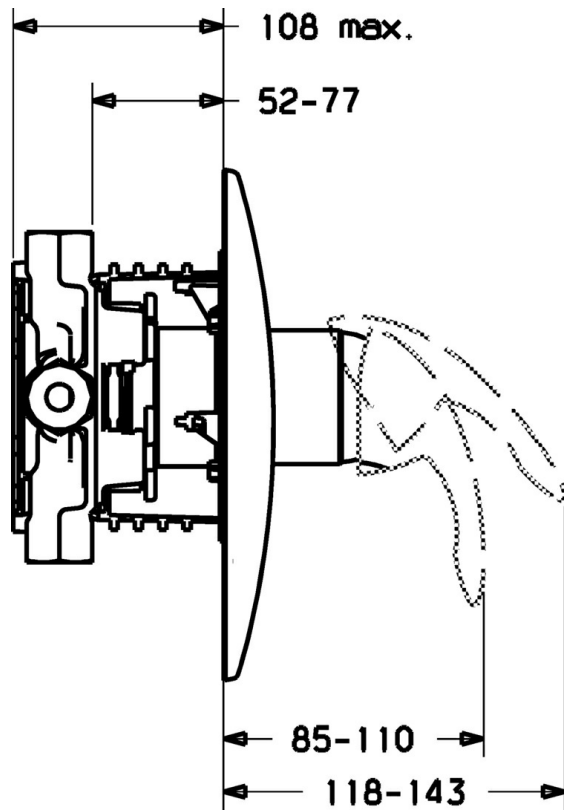

EAN: 4015474111721  
[static.hansa.com/45869040](https://static.hansa.com/45869040)

- Shower solutions
- Trim Kit
- Concealed wall mounting
- Chrome

### Technical properties

Hot water supply	max. +80°C
Working pressure	0.5-10 bar

### SP45869040

	Name	Code
1	Lever Discontinued	599055895
1	Lever Discontinued	599055881
1.1	Screw, M5x8, SW2.5	59904755
1.2	Bushing	59904778
1.3	Symbol plug Discontinued	59911785
1.4	Symbol plug Discontinued	59911786
2	Cover plate Discontinued	59911913
2.1	Covering cap	59904820
2.3	Screw, M5x25	59912881
2.7	Fixing part	59912888
2.9	Fixing plate	59913034
2.10	Screw, M4,5x80	59912890
4	Cartridge, 4.8 eco	59904601
4.1	Hot water limiter	59904759
4.2	O-ring, 50.52x1.78	59906841
4.3	Eye screw, M50x1, SW45	59912980
5.6	Plug	59912981
7	Functional unit Discontinued	59912907
7	Body for shower faucet Discontinued	59912897
7.1	Blind nut	59912984
7.4	Connection nipple, (2014-)	59913885
7.5	O-ring, d 14x2	59912982
N.I.	Raising kit, 20 mm	59912754