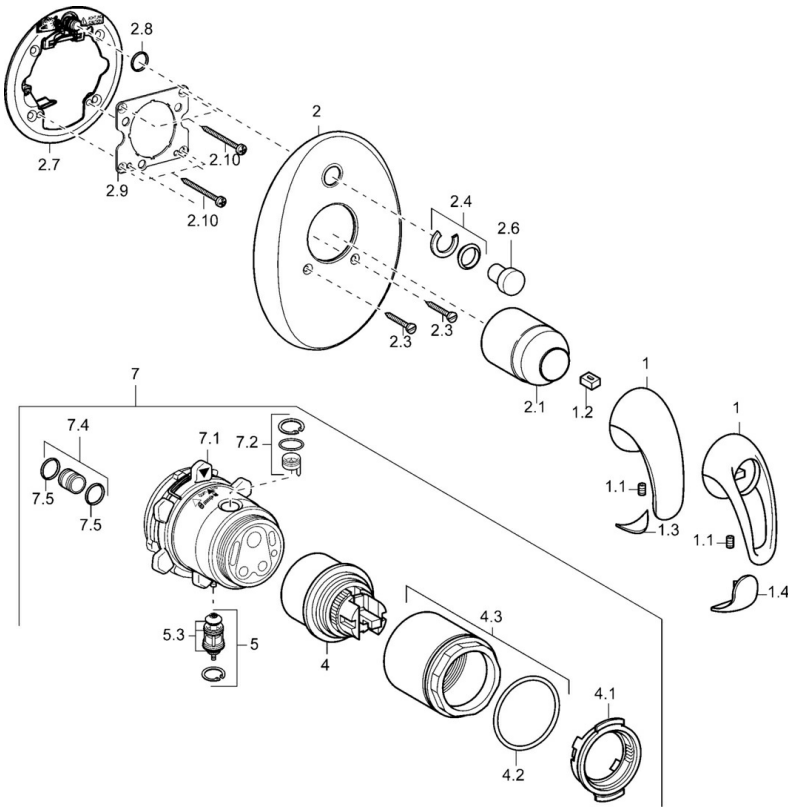

EAN: 4015474114241  
[static.hansa.com/4584904090](https://static.hansa.com/4584904090)

- Bathtub & Shower
- Trim Kit
- Concealed wall mounting
- Chrome/Gold

### Technical properties

Hot water supply	max. +80°C
Working pressure	0.5-10 bar

## Spare parts

### SP45849040

	Name	Code
1	Lever Discontinued	599055895
1	Lever Discontinued	599055881
1.1	Screw, M5x8, SW2.5	59904755
1.2	Bushing	59904778
1.3	Symbol plug Discontinued	59911785
1.4	Symbol plug Discontinued	59911786
2	Cover flange Discontinued	59912927
2.1	Covering cap	59904820
2.3	Screw, M5x25	59912881
2.4	Flow limiting cap	59912924
2.6	Snap	59912926
2.7	Fixing part	59912889
2.8	O-ring, d 7.65x1.78	59902337
2.9	Fixing plate	59913034
2.10	Screw, M4.5x80	59912890
4	Cartridge, 4.8 eco	59904601
4.1	Hot water limiter	59904759
4.2	O-ring, 50.52x1.78	59906841
4.3	Eye screw, M50x1, SW45	59912980
5	Diverter	59912985
5.3	Sealing kit Discontinued	59912997
7	Functional unit, 4.8 Discontinued	59912898
7	Functional unit Discontinued	59912907
7.1	Blind nut	59912984
7.2	Valve	59912986
7.4	Connection nipple, (2014-)	59913885
7.5	O-ring, d 14x2	59912982
N.I.	Raising kit, 20 mm	59912754