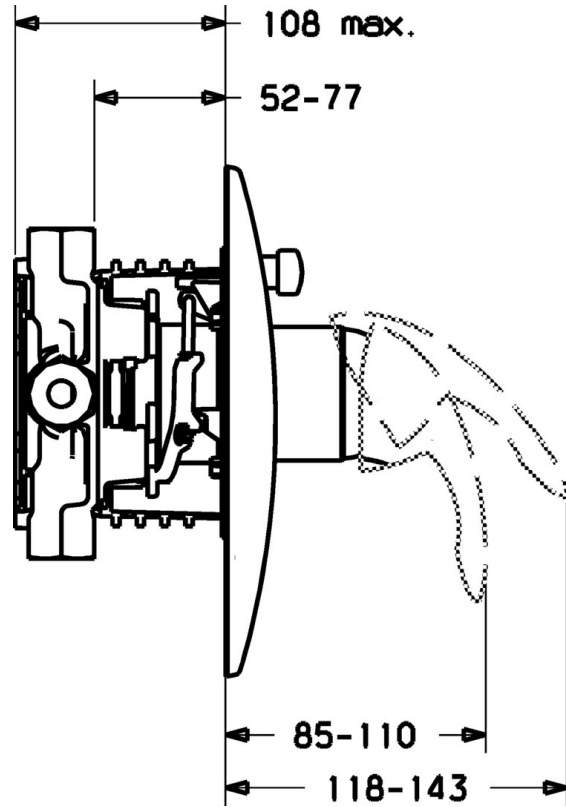

EAN: 4015474114241  
[static.hansa.com/4584904090](https://static.hansa.com/4584904090)

- Bathtub & Shower
- Trim Kit
- Concealed wall mounting
- Chrome/Gold

### Technical properties

Hot water supply	max. +80°C
Working pressure	0.5-10 bar

### SP45849040

	Name	Code
1	Lever Discontinued	599055895
1	Lever Discontinued	599055881
1.1	Screw, M5x8, SW2.5	59904755
1.2	Bushing	59904778
1.3	Symbol plug Discontinued	59911785
1.4	Symbol plug Discontinued	59911786
2	Cover flange Discontinued	59912927
2.1	Covering cap	59904820
2.3	Screw, M5x25	59912881
2.4	Flow limiting cap	59912924
2.6	Snap	59912926
2.7	Fixing part	59912889
2.8	O-ring, d 7.65x1.78	59902337
2.9	Fixing plate	59913034
2.10	Screw, M4.5x80	59912890
4	Cartridge, 4.8 eco	59904601
4.1	Hot water limiter	59904759
4.2	O-ring, 50.52x1.78	59906841
4.3	Eye screw, M50x1, SW45	59912980
5	Diverter	59912985
5.3	Sealing kit Discontinued	59912997
7	Functional unit, 4.8 Discontinued	59912898
7	Functional unit Discontinued	59912907
7.1	Blind nut	59912984
7.2	Valve	59912986
7.4	Connection nipple, (2014-)	59913885
7.5	O-ring, d 14x2	59912982
N.I.	Raising kit, 20 mm	59912754