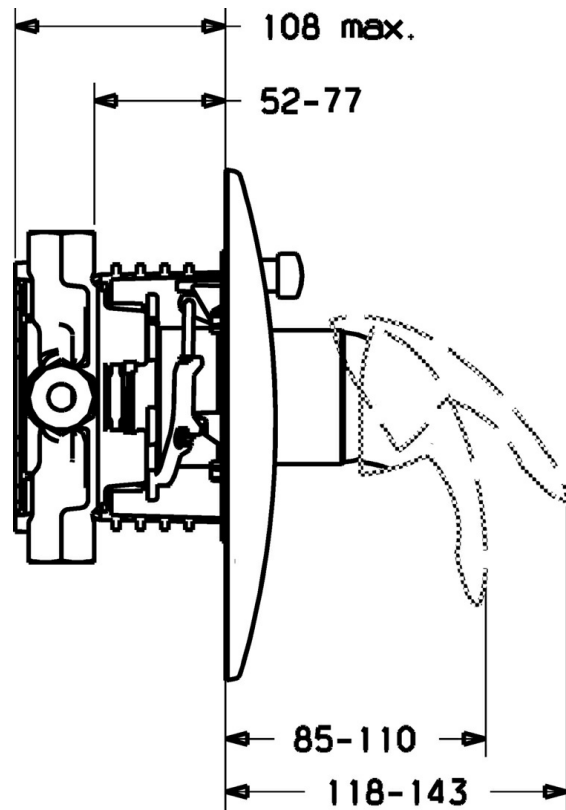

EAN: 4015474112285
static.hansa.com/45849040

- Bathtub & Shower
- Trim Kit
- Concealed wall mounting
- Chrome

Technical data

Technical properties

Hot water supply	max. +80°C
Working pressure	0.5-10 bar

Spare parts

SP45849040

	Name	Code
1	Lever Discontinued	599055895
1	Lever Discontinued	599055881
1.1	Screw, M5x8, SW2.5	59904755
1.2	Bushing	59904778
1.3	Symbol plug Discontinued	59911785
1.4	Symbol plug Discontinued	59911786
2	Cover flange Discontinued	59912927
2.1	Covering cap	59904820
2.3	Screw, M5x25	59912881
2.4	Flow limiting cap	59912924
2.6	Snap	59912926
2.7	Fixing part	59912889
2.8	O-ring, d 7.65x1.78	59902337
2.9	Fixing plate	59913034
2.10	Screw, M4.5x80	59912890
4	Cartridge, 4.8 eco	59904601
4.1	Hot water limiter	59904759
4.2	O-ring, 50.52x1.78	59906841
4.3	Eye screw, M50x1, SW45	59912980
5	Diverter	59912985
5.3	Sealing kit Discontinued	59912997
7	Functional unit, 4.8 Discontinued	59912898
7	Functional unit Discontinued	59912907
7.1	Blind nut	59912984
7.2	Valve	59912986
7.4	Connection nipple, (2014-)	59913885
7.5	O-ring, d 14x2	59912982
N.I.	Raising kit, 20 mm	59912754