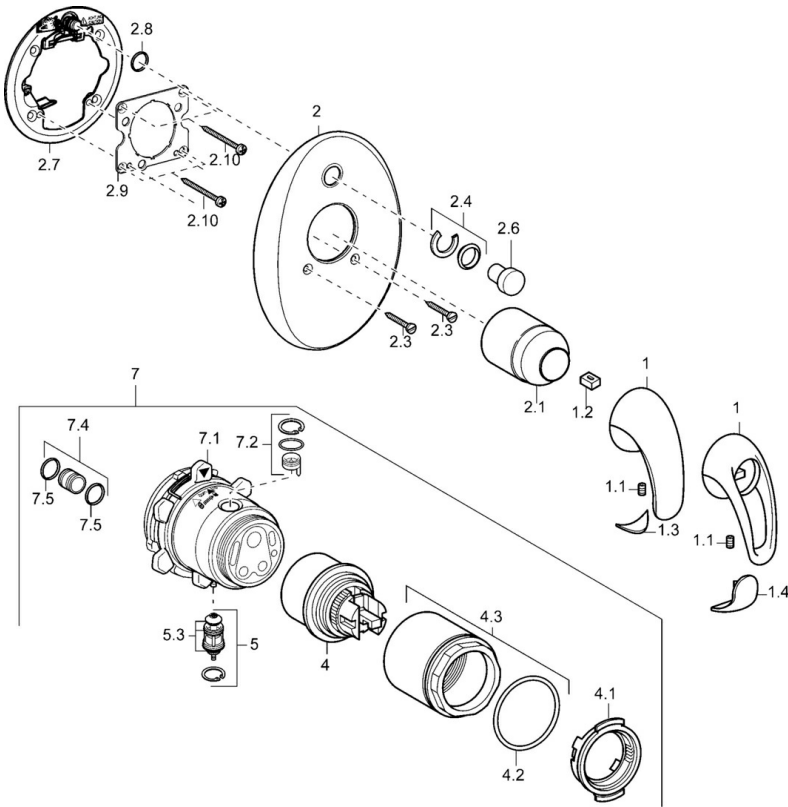

EAN: 4015474112285
static.hansa.com/45849040

- Bathtub & Shower
- Trim Kit
- Concealed wall mounting
- Chrome

Technical data

Technical properties

Hot water supply	max. +80°C
Working pressure	0.5-10 bar

Spare parts

SP45849040

	Name	Code
1	Lever Discontinued	599055895
1	Lever Discontinued	599055881
1.1	Screw, M5x8, SW2.5	59904755
1.2	Bushing	59904778
1.3	Symbol plug Discontinued	59911785
1.4	Symbol plug Discontinued	59911786
2	Cover flange Discontinued	59912927
2.1	Covering cap	59904820
2.3	Screw, M5x25	59912881
2.4	Flow limiting cap	59912924
2.6	Snap	59912926
2.7	Fixing part	59912889
2.8	O-ring, d 7.65x1.78	59902337
2.9	Fixing plate	59913034
2.10	Screw, M4.5x80	59912890
4	Cartridge, 4.8 eco	59904601
4.1	Hot water limiter	59904759
4.2	O-ring, 50.52x1.78	59906841
4.3	Eye screw, M50x1, SW45	59912980
5	Diverter	59912985
5.3	Sealing kit Discontinued	59912997
7	Functional unit, 4.8 Discontinued	59912898
7	Functional unit Discontinued	59912907
7.1	Blind nut	59912984
7.2	Valve	59912986
7.4	Connection nipple, (2014-)	59913885
7.5	O-ring, d 14x2	59912982
N.I.	Raising kit, 20 mm	59912754