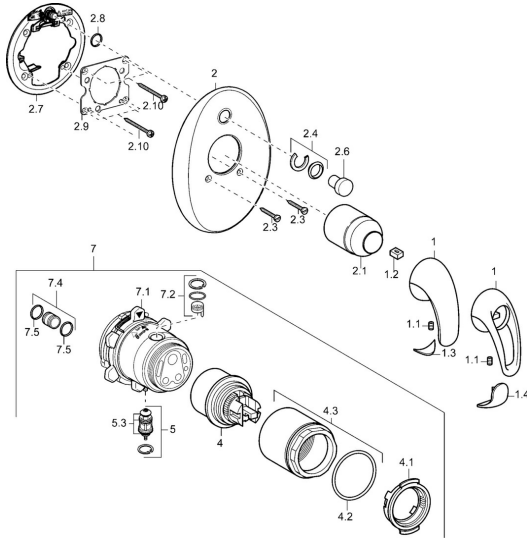

EAN: 4015474114272  
[static.hansa.com/4584304092](https://static.hansa.com/4584304092)

- Bath tub & Shower
- Concealed wall mounting
- Trim Kit

## Technical data

### Technical properties

Hot water supply	<b>max. +80°C</b>
Working pressure	<b>0.5-10 bar</b>

### SP45849040

	Name	Code
1	Lever Discontinued	599055895
1	Lever Discontinued	599055881
1.1	Screw, M5x8, SW2.5	59904755
1.2	Bushing	59904778
1.3	Symbol plug Discontinued	59911785
1.4	Symbol plug Discontinued	59911786
2	Cover flange Discontinued	59912927
2.1	Covering cap	59904820
2.3	Screw, M5x25	59912881
2.4	Flow limiting cap	59912924
2.6	Snap	59912926
2.7	Fixing part	59912889
2.8	O-ring, d 7.65x1.78	59902337
2.9	Fixing plate	59913034
2.10	Screw, M4.5x80	59912890
4	Cartridge, 4.8 eco	59904601
4.1	Hot water limiter	59904759
4.2	O-ring, 50.52x1.78	59906841
4.3	Eye screw, M50x1, SW45	59912980
5	Diverter	59912985
5.3	Sealing kit Discontinued	59912997
7	Functional unit, 4.8 Discontinued	59912898
7	Functional unit Discontinued	59912907
7.1	Blind nut	59912984
7.2	Valve	59912986
7.4	Connection nipple, (2014-)	59913885
7.5	O-ring, d 14x2	59912982
N.I.	Raising kit, 20 mm	59912754