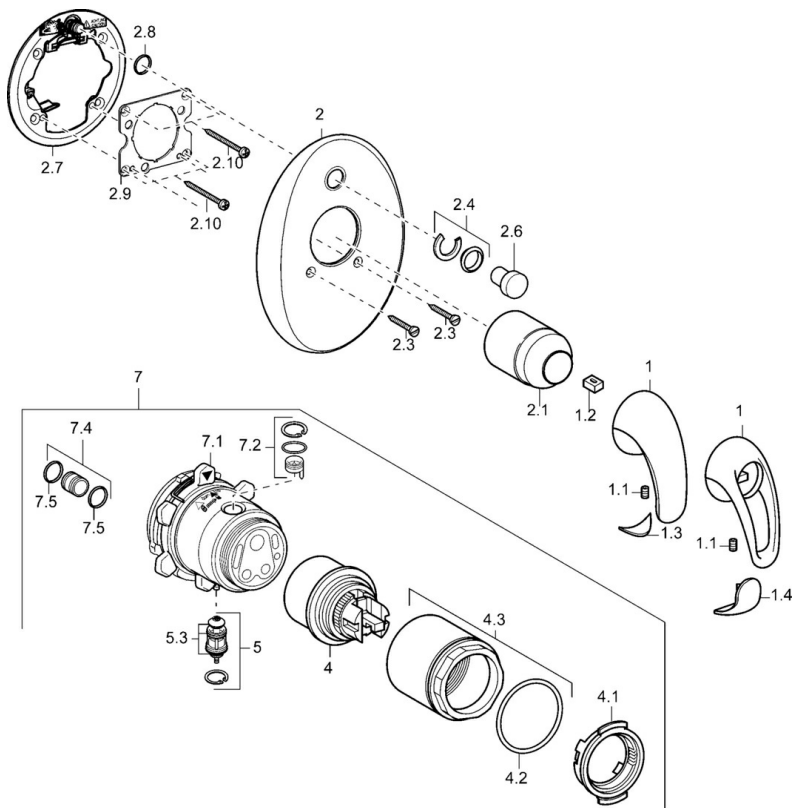

EAN: 4015474114272  
[static.hansa.com/4584304092](https://static.hansa.com/4584304092)

- Bath tub & Shower
- Concealed wall mounting
- Trim Kit

## Technical data

### Technical properties

Hot water supply	<b>max. +80°C</b>
Working pressure	<b>0.5-10 bar</b>

### SP45849040

	Name	Code
1	Lever Discontinued	599055895
1	Lever Discontinued	599055881
1.1	Screw, M5x8, SW2.5	59904755
1.2	Bushing	59904778
1.3	Symbol plug Discontinued	59911785
1.4	Symbol plug Discontinued	59911786
2	Cover flange Discontinued	59912927
2.1	Covering cap	59904820
2.3	Screw, M5x25	59912881
2.4	Flow limiting cap	59912924
2.6	Snap	59912926
2.7	Fixing part	59912889
2.8	O-ring, d 7.65x1.78	59902337
2.9	Fixing plate	59913034
2.10	Screw, M4.5x80	59912890
4	Cartridge, 4.8 eco	59904601
4.1	Hot water limiter	59904759
4.2	O-ring, 50.52x1.78	59906841
4.3	Eye screw, M50x1, SW45	59912980
5	Diverter	59912985
5.3	Sealing kit Discontinued	59912997
7	Functional unit, 4.8 Discontinued	59912898
7	Functional unit Discontinued	59912907
7.1	Blind nut	59912984
7.2	Valve	59912986
7.4	Connection nipple, (2014-)	59913885
7.5	O-ring, d 14x2	59912982
N.I.	Raising kit, 20 mm	59912754