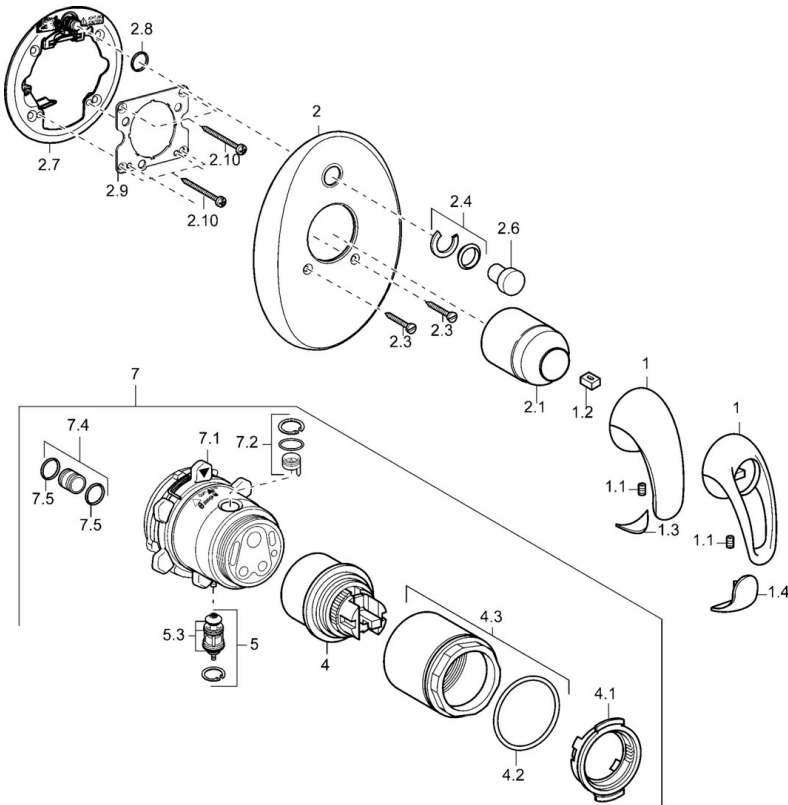

EAN: 4015474114258
static.hansa.com/4584304090

- Bathtub & Shower
- Trim Kit
- Concealed wall mounting
- Chrome/Gold

Technical data

Technical properties

Hot water supply	max. +80°C
Working pressure	0.5-10 bar

Spare parts

SP45849040

	Name	Code
1	Lever Discontinued	599055895
1	Lever Discontinued	599055881
1.1	Screw, M5x8, SW2.5	59904755
1.2	Bushing	59904778
1.3	Symbol plug Discontinued	59911785
1.4	Symbol plug Discontinued	59911786
2	Cover flange Discontinued	59912927
2.1	Covering cap	59904820
2.3	Screw, M5x25	59912881
2.4	Flow limiting cap	59912924
2.6	Snap	59912926
2.7	Fixing part	59912889
2.8	O-ring, d 7.65x1.78	59902337
2.9	Fixing plate	59913034
2.10	Screw, M4.5x80	59912890
4	Cartridge, 4.8 eco	59904601
4.1	Hot water limiter	59904759
4.2	O-ring, 50.52x1.78	59906841
4.3	Eye screw, M50x1, SW45	59912980
5	Diverter	59912985
5.3	Sealing kit Discontinued	59912997
7	Functional unit, 4.8 Discontinued	59912898
7	Functional unit Discontinued	59912907
7.1	Blind nut	59912984
7.2	Valve	59912986
7.4	Connection nipple, (2014-)	59913885
7.5	O-ring, d 14x2	59912982
N.I.	Raising kit, 20 mm	59912754