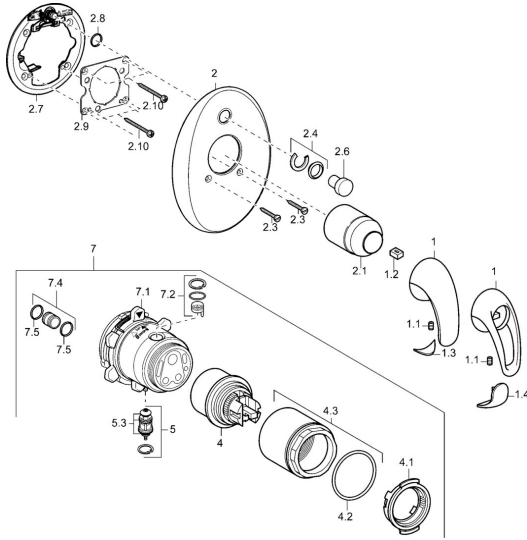

EAN: 4015474114258
static.hansa.com/4584304090

- Bathtub & Shower
- Trim Kit
- Concealed wall mounting
- Chrome/Gold

Technical data

Technical properties

Hot water supply	max. +80°C
Working pressure	0.5-10 bar

Spare parts

SP45849040

	Name	Code
1	Lever Discontinued	599055895
1	Lever Discontinued	599055881
1.1	Screw, M5x8, SW2.5	59904755
1.2	Bushing	59904778
1.3	Symbol plug Discontinued	59911785
1.4	Symbol plug Discontinued	59911786
2	Cover flange Discontinued	59912927
2.1	Covering cap	59904820
2.3	Screw, M5x25	59912881
2.4	Flow limiting cap	59912924
2.6	Snap	59912926
2.7	Fixing part	59912889
2.8	O-ring, d 7.65x1.78	59902337
2.9	Fixing plate	59913034
2.10	Screw, M4.5x80	59912890
4	Cartridge, 4.8 eco	59904601
4.1	Hot water limiter	59904759
4.2	O-ring, 50.52x1.78	59906841
4.3	Eye screw, M50x1, SW45	59912980
5	Diverter	59912985
5.3	Sealing kit Discontinued	59912997
7	Functional unit, 4.8 Discontinued	59912898
7	Functional unit Discontinued	59912907
7.1	Blind nut	59912984
7.2	Valve	59912986
7.4	Connection nipple, (2014-)	59913885
7.5	O-ring, d 14x2	59912982
N.I.	Raising kit, 20 mm	59912754