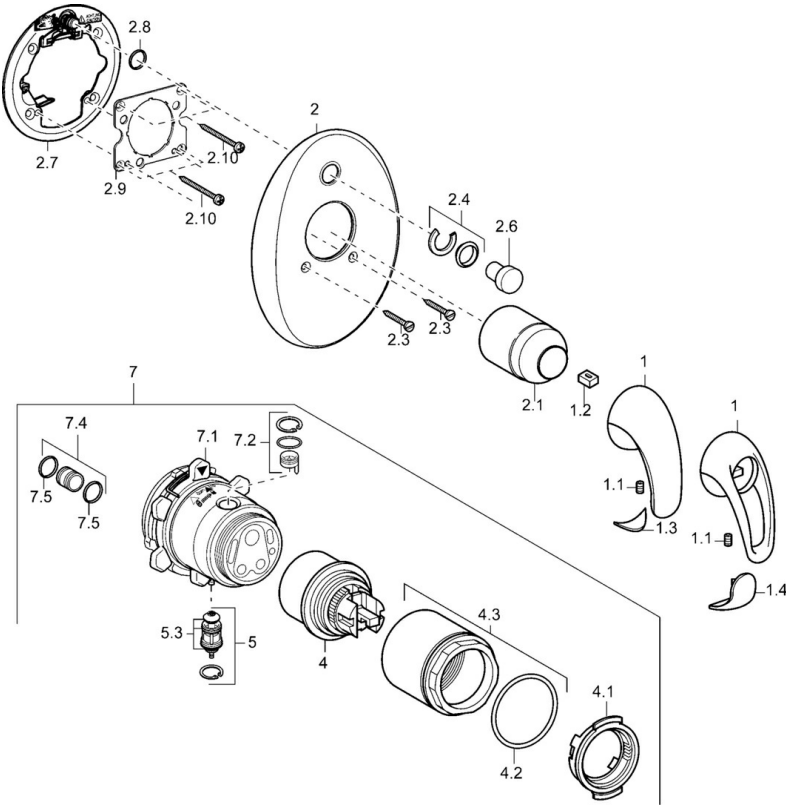

EAN: 4015474114227
static.hansa.com/45843040

- Bathtub & Shower
- Trim Kit
- Concealed wall mounting
- Chrome

Technical data

Technical properties

Hot water supply	max. +80°C
Working pressure	0.5-10 bar

Spare parts

SP45849040

	Name	Code
1	Lever Discontinued	599055895
1	Lever Discontinued	599055881
1.1	Screw, M5x8, SW2.5	59904755
1.2	Bushing	59904778
1.3	Symbol plug Discontinued	59911785
1.4	Symbol plug Discontinued	59911786
2	Cover flange Discontinued	59912927
2.1	Covering cap	59904820
2.3	Screw, M5x25	59912881
2.4	Flow limiting cap	59912924
2.6	Snap	59912926
2.7	Fixing part	59912889
2.8	O-ring, d 7.65x1.78	59902337
2.9	Fixing plate	59913034
2.10	Screw, M4.5x80	59912890
4	Cartridge, 4.8 eco	59904601
4.1	Hot water limiter	59904759
4.2	O-ring, 50.52x1.78	59906841
4.3	Eye screw, M50x1, SW45	59912980
5	Diverter	59912985
5.3	Sealing kit Discontinued	59912997
7	Functional unit, 4.8 Discontinued	59912898
7	Functional unit Discontinued	59912907
7.1	Blind nut	59912984
7.2	Valve	59912986
7.4	Connection nipple, (2014-)	59913885
7.5	O-ring, d 14x2	59912982
N.I.	Raising kit, 20 mm	59912754