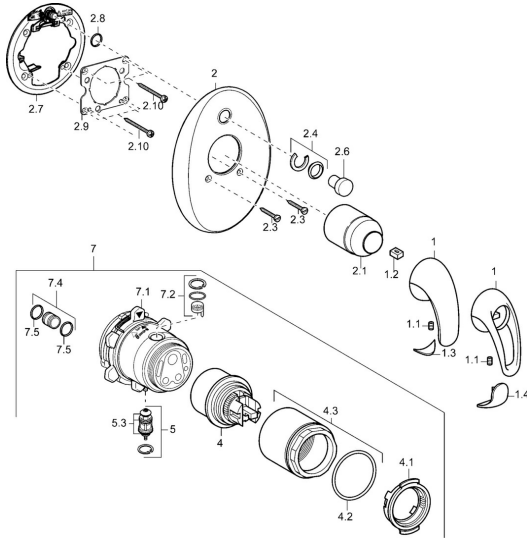

EAN: 4015474114227
static.hansa.com/45843040

- Bathtub & Shower
- Trim Kit
- Concealed wall mounting
- Chrome

Technical data

Technical properties

Hot water supply	max. +80°C
Working pressure	0.5-10 bar

Spare parts

SP45849040

	Name	Code
1	Lever Discontinued	599055895
1	Lever Discontinued	599055881
1.1	Screw, M5x8, SW2.5	59904755
1.2	Bushing	59904778
1.3	Symbol plug Discontinued	59911785
1.4	Symbol plug Discontinued	59911786
2	Cover flange Discontinued	59912927
2.1	Covering cap	59904820
2.3	Screw, M5x25	59912881
2.4	Flow limiting cap	59912924
2.6	Snap	59912926
2.7	Fixing part	59912889
2.8	O-ring, d 7.65x1.78	59902337
2.9	Fixing plate	59913034
2.10	Screw, M4.5x80	59912890
4	Cartridge, 4.8 eco	59904601
4.1	Hot water limiter	59904759
4.2	O-ring, 50.52x1.78	59906841
4.3	Eye screw, M50x1, SW45	59912980
5	Diverter	59912985
5.3	Sealing kit Discontinued	59912997
7	Functional unit, 4.8 Discontinued	59912898
7	Functional unit Discontinued	59912907
7.1	Blind nut	59912984
7.2	Valve	59912986
7.4	Connection nipple, (2014-)	59913885
7.5	O-ring, d 14x2	59912982
N.I.	Raising kit, 20 mm	59912754