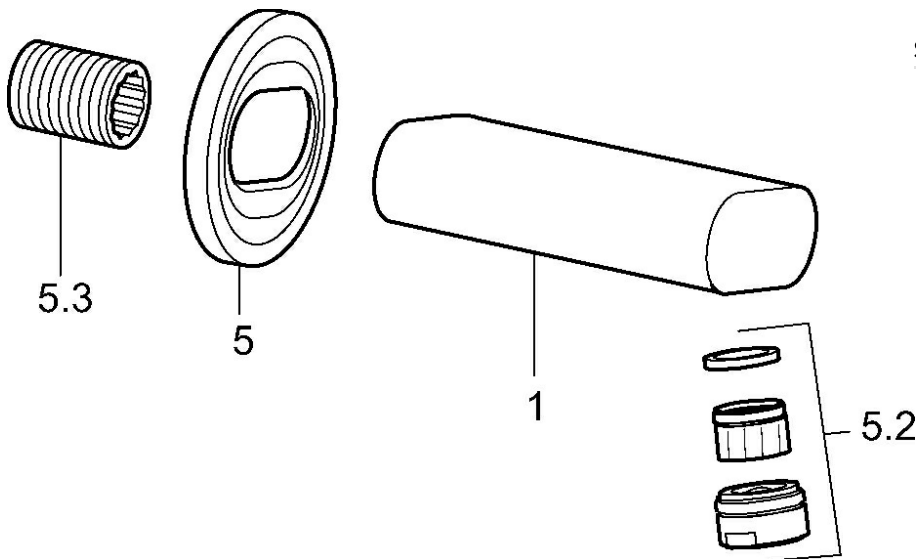

EAN: 4015474097193
static.hansa.com/45822102

- Accessories
- Wall mounted
- Chrome

Technical data

Technical properties

Hot water supply	max. +80°C
Working pressure	0.5-10 bar

Spare parts

SP45822102

Name	Code
5 Cover flange Discontinued	59912808
5.2 Aerator, M24x1 B	59905872
5.3 Nipple Discontinued	59905534