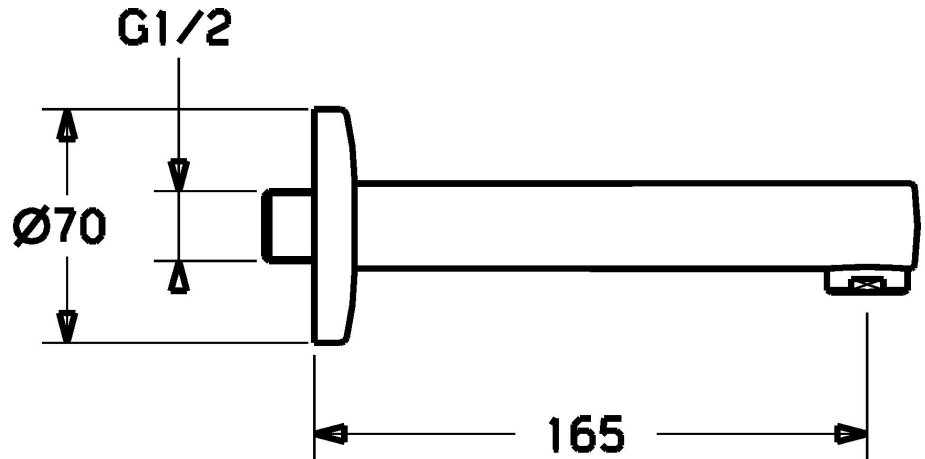

EAN: 4015474097193
static.hansa.com/45822102

- Accessories
- Wall mounted
- Chrome

Technical data

Technical properties

Hot water supply	max. +80°C
Working pressure	0.5-10 bar

Spare parts

SP45822102

Name	Code
5 Cover flange Discontinued	59912808
5.2 Aerator, M24x1 B	59905872
5.3 Nipple Discontinued	59905534