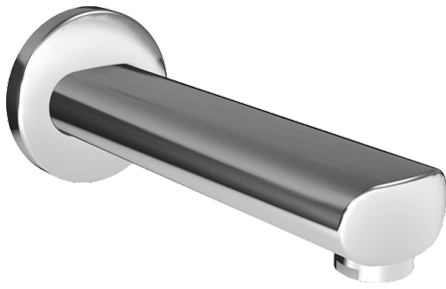

EAN: 4015474097193
static.hansa.com/45822102

- Accessories
- Wall mounted
- Chrome

Technical data

Technical properties

Hot water supply	max. +80°C
Working pressure	0.5-10 bar

Spare parts

SP45822102

Name	Code
5 Cover flange Discontinued	59912808
5.2 Aerator, M24x1 B	59905872
5.3 Nipple Discontinued	59905534