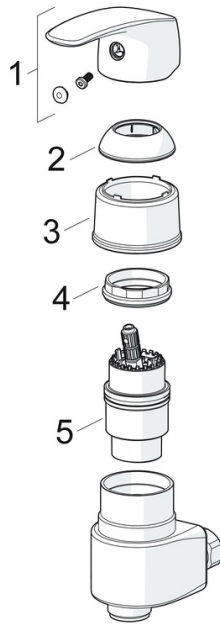

EAN: 4057304009228
static.hansa.com/45692183

- Shower solutions
- Single-lever
- Wall mounted
- Chrome
- Single operating lever/handle, Hot/Cold symbols
- Limitation option for maximum temperature and flow-rate, Adjustable hot water stop (included, retrofittable)
- ϕ 40 mm ceramic cartridge for flow and temperature control

Technical data

Technical properties

DN-size (nominal dimension)	DN15
Hot water supply	max. +80°C
Working pressure	0.5-10 bar
Installation width	45 mm

Regulations

EN standard	EN 817
-------------	--------

Approvals and Declarations

Declaration of conformity	DoC
EPD	S-P-06397

Spare parts

SP45692183

	Name	Code
01	Lever	59914453
02	Covering cap Discontinued	59914454
03	Covering cap Discontinued	59914595
04	Tightening nut, M42x1.5, SW 38	59914128
05	Cartridge, 4.0 Classic	59914129