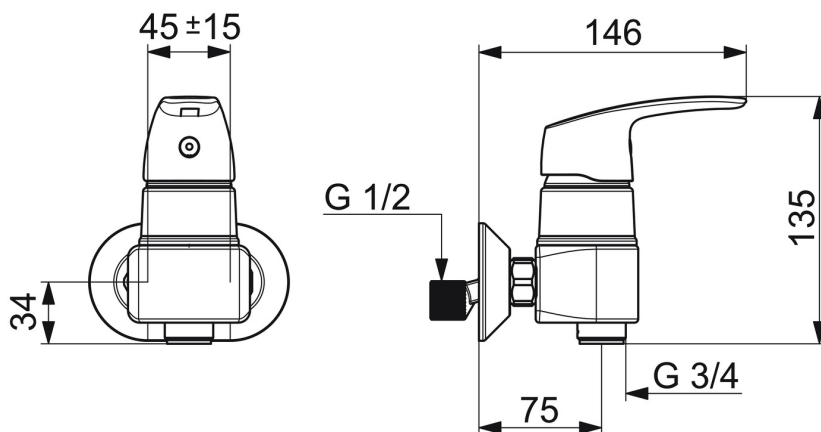

EAN: 4057304009228
static.hansa.com/45692183

- Shower solutions
- Single-lever
- Wall mounted
- Chrome
- Single operating lever/handle, Hot/Cold symbols
- Limitation option for maximum temperature and flow-rate, Adjustable hot water stop (included, retrofittable)
- ϕ 40 mm ceramic cartridge for flow and temperature control

Technical data

Technical properties

DN-size (nominal dimension)	DN15
Hot water supply	max. +80°C
Working pressure	0.5-10 bar
Installation width	45 mm

Regulations

EN standard	EN 817
-------------	--------

Approvals and Declarations

Declaration of conformity	DoC
EPD	S-P-06397

Spare parts

SP45692183

	Name	Code
01	Lever	59914453
02	Covering cap Discontinued	59914454
03	Covering cap Discontinued	59914595
04	Tightening nut, M42x1.5, SW 38	59914128
05	Cartridge, 4.0 Classic	59914129