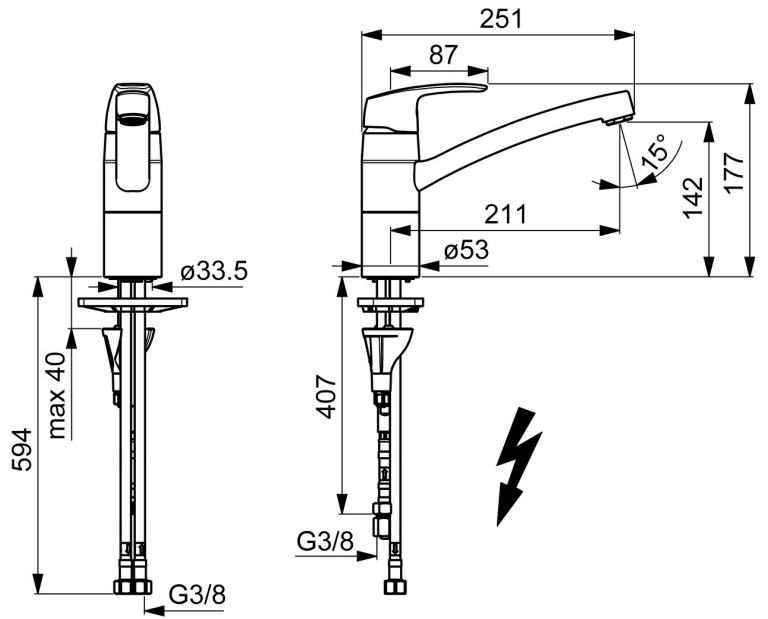

EAN: 4057304003196  
[static.hansa.com/45381183](http://static.hansa.com/45381183)

- Kitchen
- Single-lever, Low pressure
- Deck mounted
- Chrome
- Swivel spout, Swivel range limiting option
- Laminar stream, Standard aerator
- Hot/Cold symbols, Single operating lever/handle
- $\varnothing$  40 mm ceramic cartridge for flow and temperature control
- Flexible inlet pipes
- 3S-installation system for safe and simple mounting, Inner body made of DZR brass
- grease without Silicon

### Flow properties

Flow-rate at 3 bar **6.0 l/min**

### Technical properties

DN-size (nominal dimension) **DN15**  
 Hot water supply **max. +70°C**  
 Working pressure **0.5-5 bar**  
 Connection size **G3/8**  
 Projection **211 mm**  
 Material **Brass**

### SP45082283

	Name	Code
01	Lever	59914453
02	Covering cap Discontinued	59914482
03	Tightening nut, M42x1.5, SW 38	59914128
04	Cartridge, low pressure, 4.0	59914500
04	Cartridge, 4.0 Classic	59914129
05	Spout, L=210 Discontinued	59914730
06	Spout overturning stopper, 120°	59914489
06	Spout overturning stopper, 40°-80°	59914540
07	Fixing screw, M8x1, L=130	59914474
08	Fixing set	59914475
09	Aerator, M24x1 Discontinued	59914461
09	Aerator, M24x1 Discontinued	59914501
09	Aerator, M24x1 A, low pressure	59902692
10	Bearing ring Discontinued	59914490
11	X-sealing set	59914485
12	Bearing ring Discontinued	59914486
13	Bottom seal	59914591
14	Supporting plate	59910008