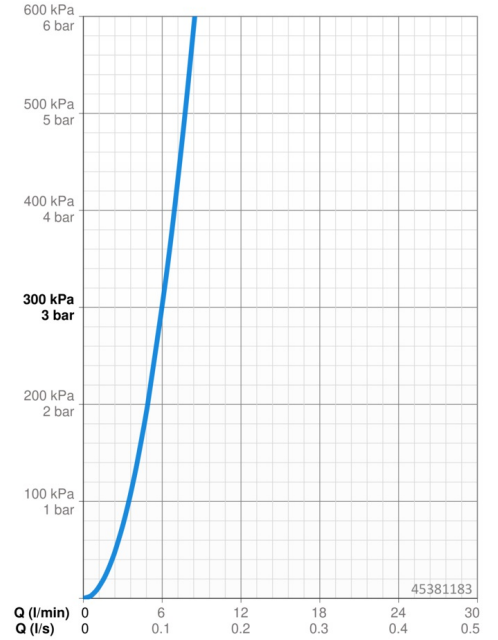

Technical data

Flow properties

Flow-rate at 3 bar **6.0 l/min**

Technical properties

DN-size (nominal dimension) **DN15**
Hot water supply **max. +70°C**
Working pressure **0.5-5 bar**
Connection size **G3/8**
Projection **211 mm**
Material **Brass**

Regulations

EN standard **EN 817**
Noise class **I (ISO 3822) Oras lab.**