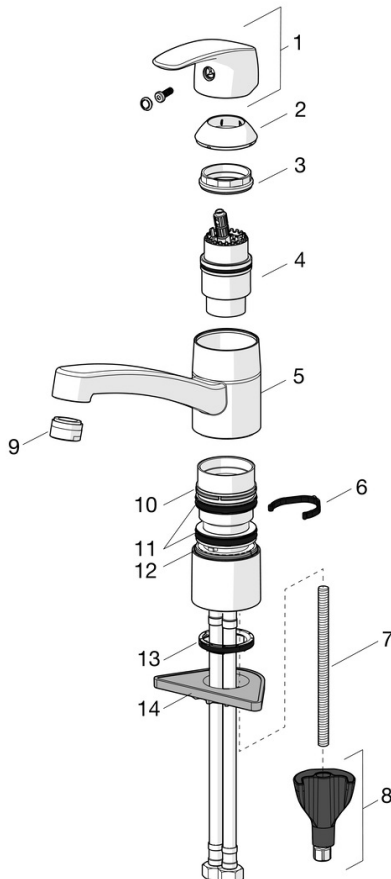

EAN: 4057304003196  
[static.hansa.com/45381183](http://static.hansa.com/45381183)

- Kitchen
- Single-lever, Low pressure
- Deck mounted
- Chrome
- Swivel spout, Swivel range limiting option
- Laminar stream, Standard aerator
- Hot/Cold symbols, Single operating lever/handle
- $\varnothing$  40 mm ceramic cartridge for flow and temperature control
- Flexible inlet pipes
- 3S-installation system for safe and simple mounting, Inner body made of DZR brass
- grease without Silicon

### Technical properties

DN-size (nominal dimension) **DN15**  
 Hot water supply **max. +70°C**  
 Working pressure **0.5-5 bar**  
 Connection size **G3/8**  
 Projection **211 mm**  
 Material **Brass**

### SP45082283

	Name	Code
01	Lever	59914453
02	Covering cap Discontinued	59914482
03	Tightening nut, M42x1.5, SW 38	59914128
04	Cartridge, low pressure, 4.0	59914500
04	Cartridge, 4.0 Classic	59914129
05	Spout, L=210 Discontinued	59914730
06	Spout overturning stopper, 120°	59914489
06	Spout overturning stopper, 40°-80°	59914540
07	Fixing screw, M8x1, L=130	59914474
08	Fixing set	59914475
09	Aerator, M24x1 Discontinued	59914461
09	Aerator, M24x1 Discontinued	59914501
09	Aerator, M24x1 A, low pressure	59902692
10	Bearing ring Discontinued	59914490
11	X-sealing set	59914485
12	Bearing ring Discontinued	59914486
13	Bottom seal	59914591
14	Supporting plate	59910008