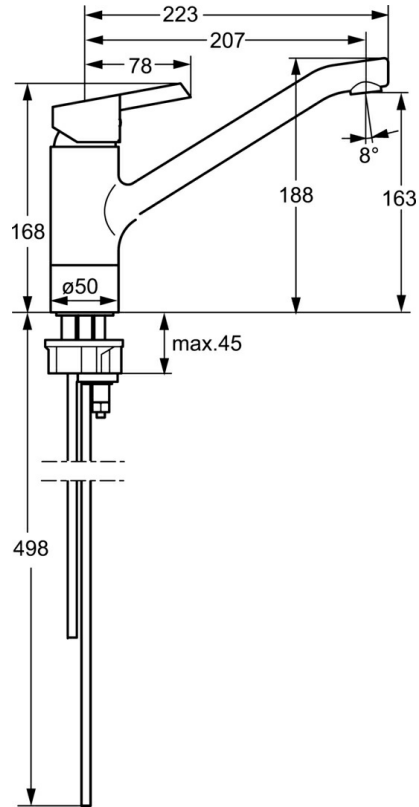

EAN: 4015474261112
static.hansa.com/45381173

- Kitchen
- Single-lever, Low pressure
- Deck mounted
- Chrome
- Laminar stream, Standard aerator
- Hot/Cold symbols, Single operating lever/handle
- Copper inlet pipes
- Inner body made of DZR brass

Technical data

Technical properties

Hot water supply	max. +80°C
Working pressure	0.5-5 bar
Length / Height	207 mm
Material	Brass

Regulations

EN standard	EN 817
-------------	---------------

Spare parts

SP45381173

	Name	Code
1	Lever Discontinued	59914062
1.1	Screw, M5x8, SW2.5	59904755
1.3	Symbol plug Grey	59912112
2	Covering cap, 33x3 mm	59912504
3	Tightening nut, M37x1, AF30 Discontinued	59912111
4	Cartridge, 3.5 Eco	59912324
4	Cartridge, 3.5 Classic	59913075
4.1	Temperature adjustment limiter	59912325
4.3	O-ring, d 28.24x2.62 Discontinued	59912590
4.4	O-ring, d 10.10x1.60 Discontinued	59905072
5.1	Sealing kit	1001264V
5.1	Sealing kit Discontinued	59913968
5.2	Raising socket	59913973
5.3	O-ring, d 34x1.5	59913975
5.5	Supporting plate	59910008
5.6	Fixing plate	59904765
5.7	Screw, M8x1, SW13	59904766
5.8	O-ring, d 36.09x d 3.53	59913396
5.9	Pipe, M8x1, L=560	59912806
5.10	O-ring, 6x1.4	59913266
5.12	Fixing set	59910749
5.13	Fixing screw, M8x1, L=140	59912474
6	Spout	59914060
7	Aerator, M24x1 A, low pressure	59902692
8	Fitting nut	59904969
8.1	Sealing kit, 14.9x8.5x1	59902352
8.2	Sealing kit, 10x8	59902272
8.3	Hose	59902151
N.I.	Key, SW30/34	59912108