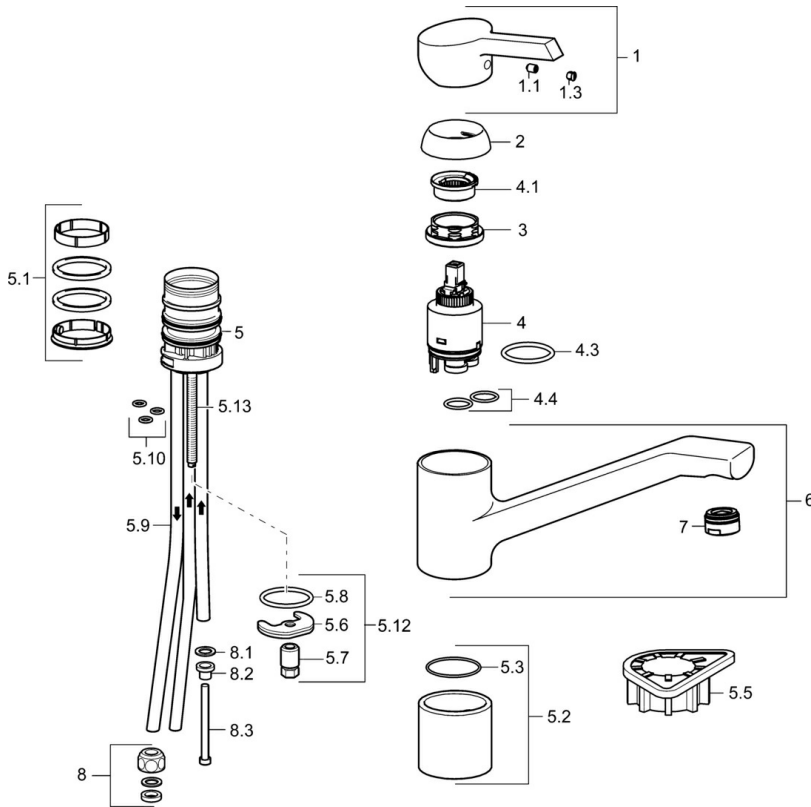

EAN: 4015474261112
static.hansa.com/45381173

- Kitchen
- Single-lever, Low pressure
- Deck mounted
- Chrome
- Laminar stream, Standard aerator
- Hot/Cold symbols, Single operating lever/handle
- Copper inlet pipes
- Inner body made of DZR brass

Technical data

Technical properties

Hot water supply	max. +80°C
Working pressure	0.5-5 bar
Length / Height	207 mm
Material	Brass

Regulations

EN standard	EN 817
-------------	---------------

Spare parts

SP45381173

	Name	Code
1	Lever Discontinued	59914062
1.1	Screw, M5x8, SW2.5	59904755
1.3	Symbol plug Grey	59912112
2	Covering cap, 33x3 mm	59912504
3	Tightening nut, M37x1, AF30 Discontinued	59912111
4	Cartridge, 3.5 Eco	59912324
4	Cartridge, 3.5 Classic	59913075
4.1	Temperature adjustment limiter	59912325
4.3	O-ring, d 28.24x2.62 Discontinued	59912590
4.4	O-ring, d 10.10x1.60 Discontinued	59905072
5.1	Sealing kit	1001264V
5.1	Sealing kit Discontinued	59913968
5.2	Raising socket	59913973
5.3	O-ring, d 34x1.5	59913975
5.5	Supporting plate	59910008
5.6	Fixing plate	59904765
5.7	Screw, M8x1, SW13	59904766
5.8	O-ring, d 36.09x d 3.53	59913396
5.9	Pipe, M8x1, L=560	59912806
5.10	O-ring, 6x1.4	59913266
5.12	Fixing set	59910749
5.13	Fixing screw, M8x1, L=140	59912474
6	Spout	59914060
7	Aerator, M24x1 A, low pressure	59902692
8	Fitting nut	59904969
8.1	Sealing kit, 14.9x8.5x1	59902352
8.2	Sealing kit, 10x8	59902272
8.3	Hose	59902151
N.I.	Key, SW30/34	59912108