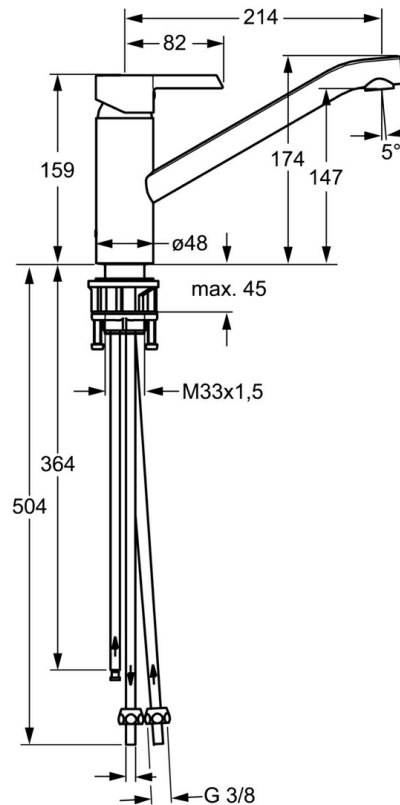

EAN: 4015474202122
static.hansa.com/45381103

- Kitchen
- Single-lever, Low pressure
- Deck mounted
- Chrome
- Laminar stream
- Single operating lever/handle, Hot/Cold symbols
- Copper inlet pipes

Technical data

Technical properties

Hot water supply	max. +80°C
Working pressure	0.5-5 bar
Material	Brass

Regulations

EN standard	EN 817
-------------	--------

Spare parts

SP45381103

	Name	Code
1	Lever	59913586
1.1	Screw, M5x8, SW2.5	59904755
1.3	Symbol plug Grey	59912112
2	Covering cap, 33x3 mm	59912504
3	Tightening nut, M37x1, AF30 Discontinued	59912111
4	Cartridge, 3.5 Eco	59912324
4	Cartridge, 3.5 Classic	59913075
4.1	Temperature adjustment limiter	59912325
4.3	O-ring, d 28.24x2.62 Discontinued	59912590
4.4	O-ring, d 10.10x1.60 Discontinued	59905072
5.1	Sealing kit	59913313
5.6	Supporting plate	59910008
5.8	Gasket, 48x33.5x2	59902283
5.12	Fixing set	59913479
5.13	Pipe, M8x1, L=560	59912806
5.14	O-ring, 6x1.4	59913266
6	Spout Discontinued	59913315
6.1	Screw, M6x0.75 Discontinued	59913314
7	Aerator, M21.5x1	59913129
7.1	Key for aerator, M21.5x1	59913133
9	Fitting nut	59904969
9.1	Sealing kit, 14.9x8.5x1	59902352
9.2	Sealing kit, 10x8	59902272
9.3	Hose	59902151
N.I.	O-ring, 35x2.5	59905020
N.I.	Key, SW30/34	59912108
N.I.	Washer set Discontinued	59914043