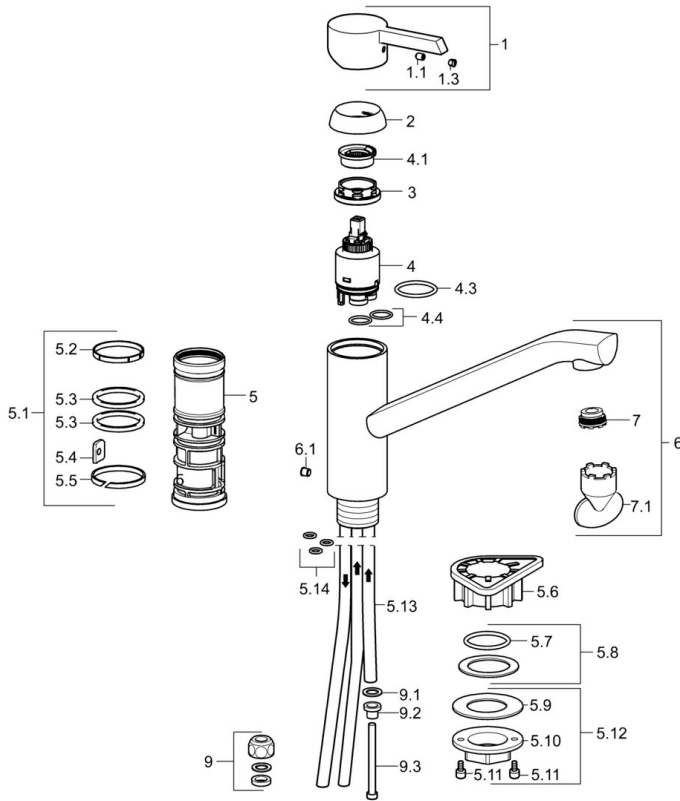

EAN: 4015474202122
static.hansa.com/45381103

- Kitchen
- Single-lever, Low pressure
- Deck mounted
- Chrome
- Laminar stream
- Single operating lever/handle, Hot/Cold symbols
- Copper inlet pipes

Technical data

Technical properties

Hot water supply	max. +80°C
Working pressure	0.5-5 bar
Material	Brass

Regulations

EN standard	EN 817
-------------	--------

Spare parts

SP45381103

	Name	Code
1	Lever	59913586
1.1	Screw, M5x8, SW2.5	59904755
1.3	Symbol plug Grey	59912112
2	Covering cap, 33x3 mm	59912504
3	Tightening nut, M37x1, AF30 Discontinued	59912111
4	Cartridge, 3.5 Eco	59912324
4	Cartridge, 3.5 Classic	59913075
4.1	Temperature adjustment limiter	59912325
4.3	O-ring, d 28.24x2.62 Discontinued	59912590
4.4	O-ring, d 10.10x1.60 Discontinued	59905072
5.1	Sealing kit	59913313
5.6	Supporting plate	59910008
5.8	Gasket, 48x33.5x2	59902283
5.12	Fixing set	59913479
5.13	Pipe, M8x1, L=560	59912806
5.14	O-ring, 6x1.4	59913266
6	Spout Discontinued	59913315
6.1	Screw, M6x0.75 Discontinued	59913314
7	Aerator, M21.5x1	59913129
7.1	Key for aerator, M21.5x1	59913133
9	Fitting nut	59904969
9.1	Sealing kit, 14.9x8.5x1	59902352
9.2	Sealing kit, 10x8	59902272
9.3	Hose	59902151
N.I.	O-ring, 35x2.5	59905020
N.I.	Key, SW30/34	59912108
N.I.	Washer set Discontinued	59914043