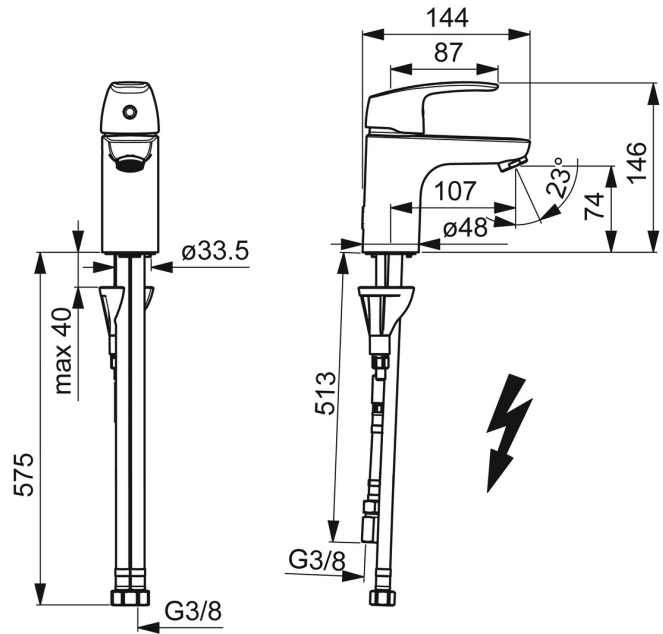

EAN: 4057304003028  
[static.hansa.com/45341183](http://static.hansa.com/45341183)

- Washbasin
- Single-lever, Low pressure
- Deck mounted
- Chrome
- Fixed spout
- Laminar stream, Standard aerator
- Hot/Cold symbols, Single operating lever/handle
- Litter filter(s),  $\phi$  40 mm ceramic cartridge for flow and temperature control
- Flexible inlet pipes
- 3S-installation system for safe and simple mounting, Inner body made of DZR brass
- Without pop-up waste, Without draw-rod opening
- grease without Silicon

## Technical data

### Technical properties

DN-size (nominal dimension)	<b>DN15</b>
Hot water supply	<b>max. +70°C</b>
Working pressure	<b>0.5-5 bar</b>
Connection size	<b>G3/8</b>
Projection	<b>107 mm</b>
Backflow prevention (EN1717)	<b>AA</b>
Material	<b>Brass</b>

### SP45341183

	Name	Code
01	Lever	59914453
02	Covering cap	59914478
03	Tightening nut, M42x1.5, SW 38	59914128
04	Cartridge, low pressure, 4.0	59914500
05	Fixing screw, M8x1, L=130	59914474
06	Fixing set	59914475
07	Flow limiter, 5 L/min	59914522
08	Litter filters	59914085
09	Aerator, M24x1 A, low pressure	59902692
10	Bottom seal	59914591