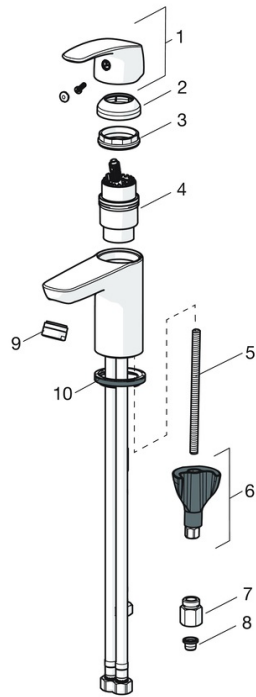

EAN: 4057304003028  
[static.hansa.com/45341183](http://static.hansa.com/45341183)

- Washbasin
- Single-lever, Low pressure
- Deck mounted
- Chrome
- Fixed spout
- Laminar stream, Standard aerator
- Hot/Cold symbols, Single operating lever/handle
- Litter filter(s),  $\phi$  40 mm ceramic cartridge for flow and temperature control
- Flexible inlet pipes
- 3S-installation system for safe and simple mounting, Inner body made of DZR brass
- Without pop-up waste, Without draw-rod opening
- grease without Silicon

### Technical properties

DN-size (nominal dimension)	<b>DN15</b>
Hot water supply	<b>max. +70°C</b>
Working pressure	<b>0.5-5 bar</b>
Connection size	<b>G3/8</b>
Projection	<b>107 mm</b>
Backflow prevention (EN1717)	<b>AA</b>
Material	<b>Brass</b>

### SP45341183

	Name	Code
01	Lever	59914453
02	Covering cap	59914478
03	Tightening nut, M42x1.5, SW 38	59914128
04	Cartridge, low pressure, 4.0	59914500
05	Fixing screw, M8x1, L=130	59914474
06	Fixing set	59914475
07	Flow limiter, 5 L/min	59914522
08	Litter filters	59914085
09	Aerator, M24x1 A, low pressure	59902692
10	Bottom seal	59914591