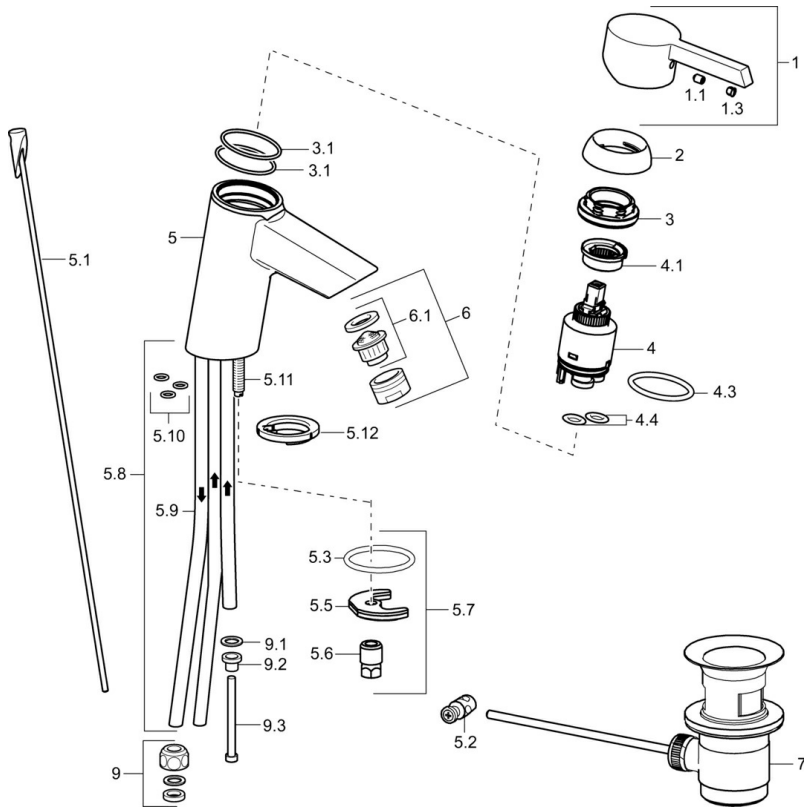

Spare parts

SP45341103

	Name	Code
1	Lever	59913586
1.1	Screw, M5x8, SW2.5	59904755
1.3	Symbol plug Grey	59912112
2	Covering cap, 33x3 mm	59912504
3	Tightening nut, M40x1	1003409V
3.1	O-ring, d 38x2	59913212
4	Cartridge, 3.5 Eco	59912324
4	Cartridge, 3.5 Classic	59913075
4.1	Temperature adjustment limiter	59912325
4.3	O-ring, d 28.24x2.62 Discontinued	59912590
4.4	O-ring, d 10.10x1.60 Discontinued	59905072
5.1	Pop-up operating rod	59913587
5.2	Swivel joint	59904624
5.3	O-ring, d 36.09x d 3.53	59913396
5.5	Fixing plate	59904765
5.6	Screw, M8x1, SW13	59904766
5.7	Fixing set	59910749
5.8	Pipe Discontinued	59913398
5.9	Pipe, M8x1, L=560	59912806
5.10	O-ring, 6x1.4	59913266
5.11	Fixing screw, M8x1, L=140	59912474
5.12	Base plate	59913211
6	Aerator, M24x1 A, low pressure	59902692
6.1	Aerator, M22/24, ND	59901553
7	Pop-up waste	59904620
9	Fitting nut	59904969
9.1	Sealing kit, 14.9x8.5x1	59902352
9.2	Sealing kit, 10x8	59902272
9.3	Hose	59902151
N.I.	Key, SW30/34	59912108