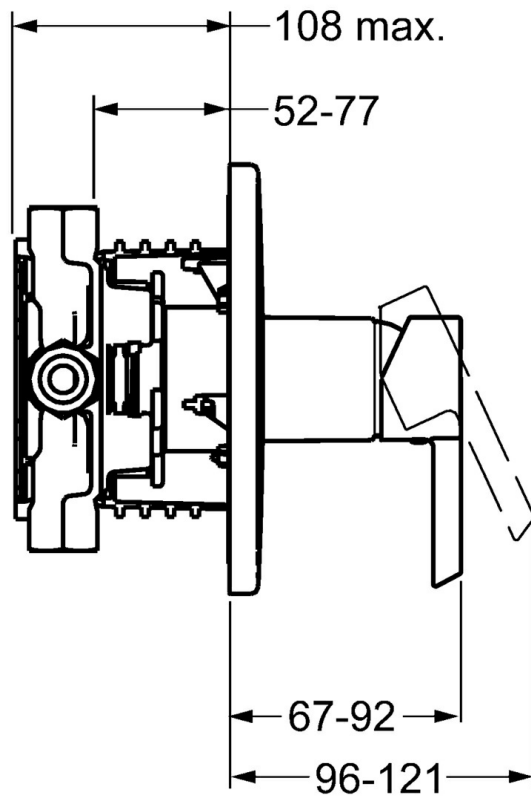

EAN: 4015474202023
static.hansa.com/45279103

- Shower solutions
- Single-lever, Trim Kit
- Concealed wall mounting
- Chrome
- Single operating lever/handle, Hot/Cold symbols
- Round rosette

Technical data

Flow properties

Flow-rate at 3 bar **22.2 l/min**

Technical properties

Hot water supply **max. +80°C**
 Working pressure **0.5-10 bar**

Regulations

EN standard **EN 817**

Spare parts

SP45279103

	Name	Code
1	Lever	59913586
1.1	Screw, M5x8, SW2.5	59904755
1.3	Symbol plug Grey	59912112
2	Cover plate, d 170 mm, (2011-)	59913404
2.1	Cover sleeve	59912511
2.2	O-ring, 41x3	59913215
2.7	Supporting plate Discontinued	59913047
2.9	Fixing plate	59913034
2.10	Screw, M4.5x80	59912890
4	Cartridge, 3.5 Classic	59913075
4	Cartridge, 3.5 Eco	59912324
4.1	Temperature adjustment limiter	59912325
4.2	O-ring, d 28.24x2.62 Discontinued	59912590
4.3	Screw sleeve, M38x1	59912115
4.4	O-ring, d 10.10x1.60 Discontinued	59905072
5.6	Plug	59912981
7	Functional unit, H/C reversed	59912978
7	Functional unit Discontinued	59912936
7.1	Blind nut	59912984
7.4	Connection nipple, (2014-)	59913885
7.5	O-ring, d 14x2	59912982
N.I.	Raising kit, 20 mm	59912754