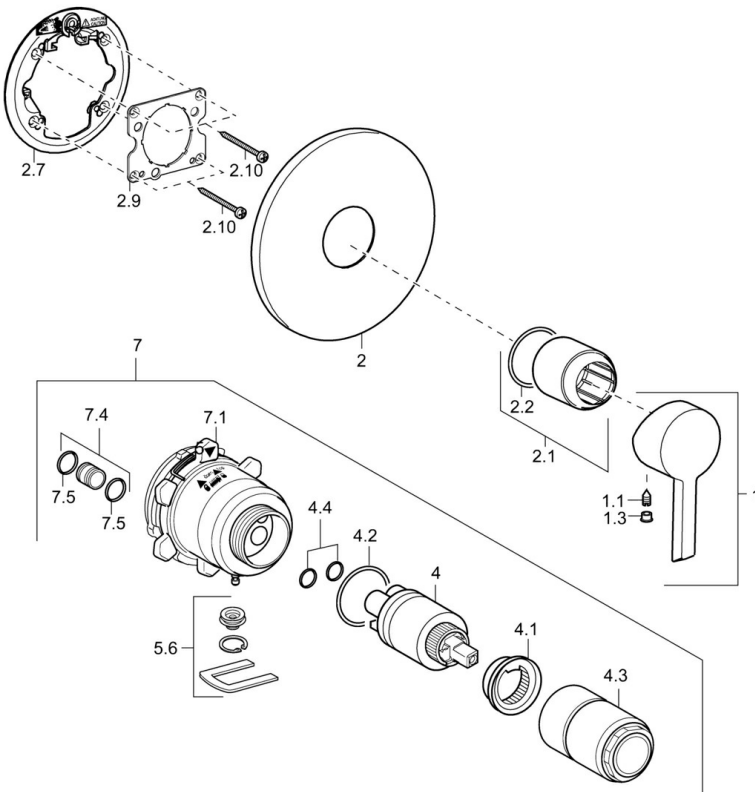

EAN: 4015474202023
static.hansa.com/45279103

- Shower solutions
- Single-lever, Trim Kit
- Concealed wall mounting
- Chrome
- Single operating lever/handle, Hot/Cold symbols
- Round rosette

Technical data

Flow properties

Flow-rate at 3 bar **22.2 l/min**

Technical properties

Hot water supply **max. +80°C**
 Working pressure **0.5-10 bar**

Regulations

EN standard **EN 817**

Spare parts

SP45279103

	Name	Code
1	Lever	59913586
1.1	Screw, M5x8, SW2.5	59904755
1.3	Symbol plug Grey	59912112
2	Cover plate, d 170 mm, (2011-)	59913404
2.1	Cover sleeve	59912511
2.2	O-ring, 41x3	59913215
2.7	Supporting plate Discontinued	59913047
2.9	Fixing plate	59913034
2.10	Screw, M4.5x80	59912890
4	Cartridge, 3.5 Classic	59913075
4	Cartridge, 3.5 Eco	59912324
4.1	Temperature adjustment limiter	59912325
4.2	O-ring, d 28.24x2.62 Discontinued	59912590
4.3	Screw sleeve, M38x1	59912115
4.4	O-ring, d 10.10x1.60 Discontinued	59905072
5.6	Plug	59912981
7	Functional unit, H/C reversed	59912978
7	Functional unit Discontinued	59912936
7.1	Blind nut	59912984
7.4	Connection nipple, (2014-)	59913885
7.5	O-ring, d 14x2	59912982
N.I.	Raising kit, 20 mm	59912754