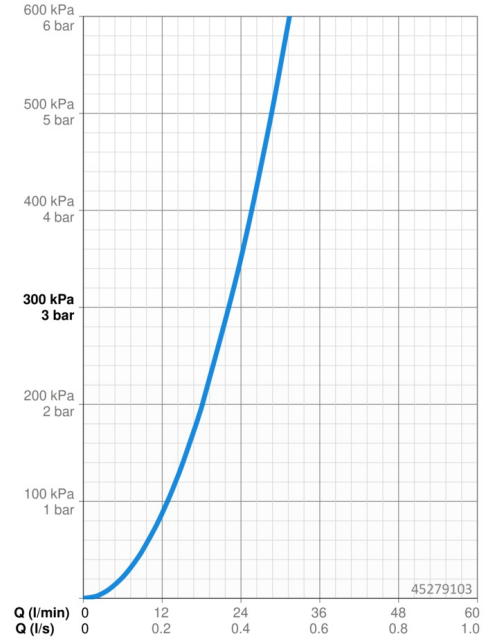

EAN: 4015474202023
static.hansa.com/45279103

- Shower solutions
- Single-lever, Trim Kit
- Concealed wall mounting
- Chrome
- Single operating lever/handle, Hot/Cold symbols
- Round rosette

Technical data

Flow properties

Flow-rate at 3 bar **22.2 l/min**

Technical properties

Hot water supply **max. +80°C**
 Working pressure **0.5-10 bar**

Regulations

EN standard **EN 817**

Spare parts

SP45279103

	Name	Code
1	Lever	59913586
1.1	Screw, M5x8, SW2.5	59904755
1.3	Symbol plug Grey	59912112
2	Cover plate, d 170 mm, (2011-)	59913404
2.1	Cover sleeve	59912511
2.2	O-ring, 41x3	59913215
2.7	Supporting plate Discontinued	59913047
2.9	Fixing plate	59913034
2.10	Screw, M4.5x80	59912890
4	Cartridge, 3.5 Classic	59913075
4	Cartridge, 3.5 Eco	59912324
4.1	Temperature adjustment limiter	59912325
4.2	O-ring, d 28.24x2.62 Discontinued	59912590
4.3	Screw sleeve, M38x1	59912115
4.4	O-ring, d 10.10x1.60 Discontinued	59905072
5.6	Plug	59912981
7	Functional unit, H/C reversed	59912978
7	Functional unit Discontinued	59912936
7.1	Blind nut	59912984
7.4	Connection nipple, (2014-)	59913885
7.5	O-ring, d 14x2	59912982
N.I.	Raising kit, 20 mm	59912754