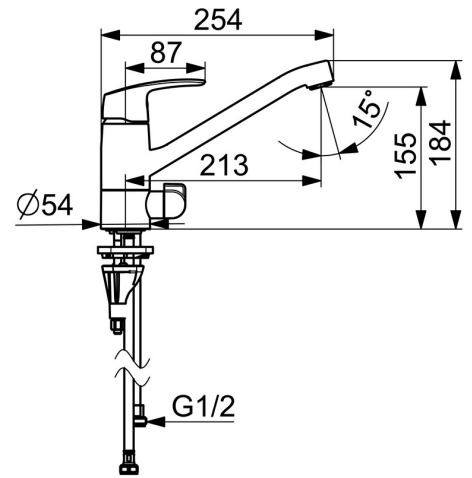

EAN: 4057304014741
static.hansa.com/45202293

- Kitchen
- Single-lever, Dishwasher valve
- Deck mounted
- Chrome
- Swivel spout, Swivel range limiting option, Profile construction
- Standard aerator
- Mechanic stop valve for external equipment
- Single operating lever/handle, Hot/Cold symbols
- Limitation option for maximum temperature and flow-rate
- \varnothing 40 mm ceramic cartridge for flow and temperature control
- Flexible inlet pipes
- Inner body made of DZR brass, 3S-installation system for safe and simple mounting
- grease without Silicon

Technical data

Flow properties

Flow-rate at 3 bar **12.0 l/min**

Technical properties

DN-size (nominal dimension) **DN15**
 Hot water supply **max. +70°C**
 Working pressure **0.5-10 bar**
 Connection size **G3/8**
 Projection **213 mm**
 Backflow prevention (EN1717) **AA**
 Material **Brass**

Regulations

EN standard **EN 817**
 Noise class **I (ISO 3822) Oras lab.**

Approvals and Declarations

DVGW **DW-6506CS0580**
 Declaration of conformity **DoC**
 EPD **S-P-06396**

Spare parts

SP45202283

	Name	Code
01	Lever	59914453
02	Covering cap Discontinued	59914482
03	Tightening nut, M42x1.5, SW 38	59914128
04	Cartridge, 4.0 Classic	59914129
05	Spout, L=210 Discontinued	59914730
06	Spout overturning stopper, 120°	59914489
07	Fixing screw, M8x1, L=130	59914474
08	Fixing set	59914475
09	Aerator, M24x1 Discontinued	59914501
10	Bearing ring Discontinued	59914490
11	X-sealing set	59914485
12	Bearing ring Discontinued	59914486
13	Headpart, G1/2	59914433
14	Handle for washing machine valve Discontinued	59914715
15	Bottom seal	59914591
16	Supporting plate	59910008