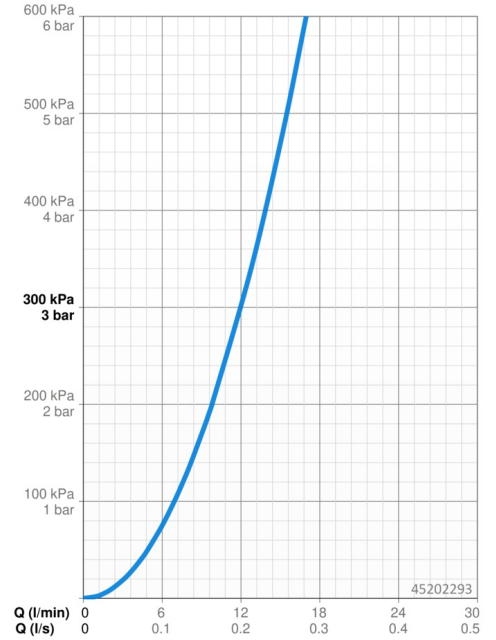

Technical data

Flow properties

Flow-rate at 3 bar **12.0 l/min**

Technical properties

DN-size (nominal dimension) **DN15**
Hot water supply **max. +70°C**
Working pressure **0.5-10 bar**
Connection size **G3/8**
Projection **213 mm**
Backflow prevention (EN1717) **AA**
Material **Brass**

Regulations

EN standard **EN 817**
Noise class **I (ISO 3822) Oras lab.**

Approvals and Declarations

DVGW **DW-6506CS0580**
Declaration of conformity **DoC**
EPD **S-P-06396**