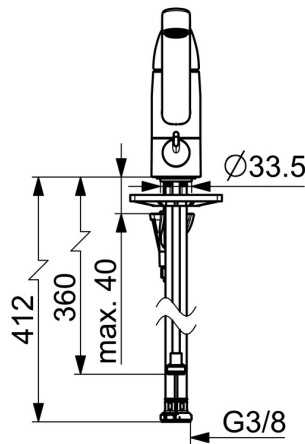

EAN: 4057304014741
static.hansa.com/45202293

- Kitchen
- Single-lever, Dishwasher valve
- Deck mounted
- Chrome
- Swivel spout, Swivel range limiting option, Profile construction
- Standard aerator
- Mechanic stop valve for external equipment
- Single operating lever/handle, Hot/Cold symbols
- Limitation option for maximum temperature and flow-rate
- \varnothing 40 mm ceramic cartridge for flow and temperature control
- Flexible inlet pipes
- Inner body made of DZR brass, 3S-installation system for safe and simple mounting
- grease without Silicon

Technical data

Flow properties

Flow-rate at 3 bar **12.0 l/min**

Technical properties

DN-size (nominal dimension) **DN15**
 Hot water supply **max. +70°C**
 Working pressure **0.5-10 bar**
 Connection size **G3/8**
 Projection **213 mm**
 Backflow prevention (EN1717) **AA**
 Material **Brass**

Regulations

EN standard **EN 817**
 Noise class **I (ISO 3822) Oras lab.**

Approvals and Declarations

DVGW **DW-6506CS0580**
 Declaration of conformity **DoC**
 EPD **S-P-06396**

Spare parts

SP45202283

	Name	Code
01	Lever	59914453
02	Covering cap Discontinued	59914482
03	Tightening nut, M42x1.5, SW 38	59914128
04	Cartridge, 4.0 Classic	59914129
05	Spout, L=210 Discontinued	59914730
06	Spout overturning stopper, 120°	59914489
07	Fixing screw, M8x1, L=130	59914474
08	Fixing set	59914475
09	Aerator, M24x1 Discontinued	59914501
10	Bearing ring Discontinued	59914490
11	X-sealing set	59914485
12	Bearing ring Discontinued	59914486
13	Headpart, G1/2	59914433
14	Handle for washing machine valve Discontinued	59914715
15	Bottom seal	59914591
16	Supporting plate	59910008