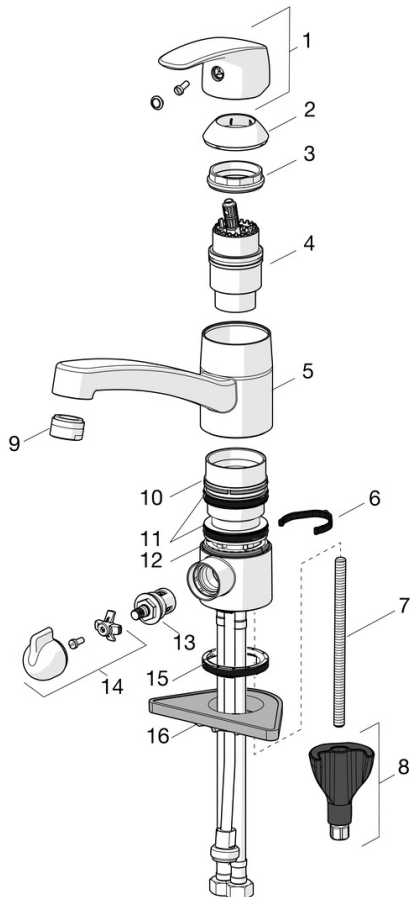

EAN: 4057304014741
static.hansa.com/45202293

- Kitchen
- Single-lever, Dishwasher valve
- Deck mounted
- Chrome
- Swivel spout, Swivel range limiting option, Profile construction
- Standard aerator
- Mechanic stop valve for external equipment
- Single operating lever/handle, Hot/Cold symbols
- Limitation option for maximum temperature and flow-rate
- \varnothing 40 mm ceramic cartridge for flow and temperature control
- Flexible inlet pipes
- Inner body made of DZR brass, 3S-installation system for safe and simple mounting
- grease without Silicon

Technical data

Flow properties

Flow-rate at 3 bar **12.0 l/min**

Technical properties

DN-size (nominal dimension) **DN15**
 Hot water supply **max. +70°C**
 Working pressure **0.5-10 bar**
 Connection size **G3/8**
 Projection **213 mm**
 Backflow prevention (EN1717) **AA**
 Material **Brass**

Regulations

EN standard **EN 817**
 Noise class **I (ISO 3822) Oras lab.**

Approvals and Declarations

DVGW **DW-6506CS0580**
 Declaration of conformity **DoC**
 EPD **S-P-06396**

Spare parts

SP45202283

	Name	Code
01	Lever	59914453
02	Covering cap Discontinued	59914482
03	Tightening nut, M42x1.5, SW 38	59914128
04	Cartridge, 4.0 Classic	59914129
05	Spout, L=210 Discontinued	59914730
06	Spout overturning stopper, 120°	59914489
07	Fixing screw, M8x1, L=130	59914474
08	Fixing set	59914475
09	Aerator, M24x1 Discontinued	59914501
10	Bearing ring Discontinued	59914490
11	X-sealing set	59914485
12	Bearing ring Discontinued	59914486
13	Headpart, G1/2	59914433
14	Handle for washing machine valve Discontinued	59914715
15	Bottom seal	59914591
16	Supporting plate	59910008