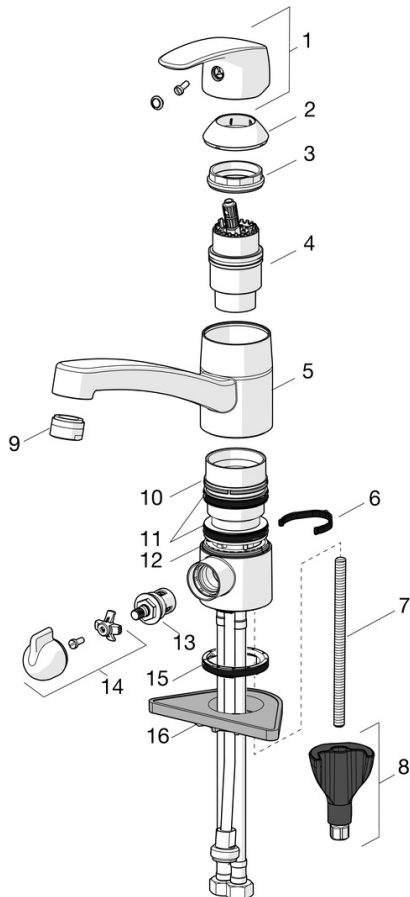

EAN: 4057304003660
static.hansa.com/45202283

- Kitchen
- Single-lever, Dishwasher valve
- Deck mounted
- Chrome
- Swivel spout, Swivel range limiting option
- Mechanic stop valve for external equipment
- Hot/Cold symbols, Single operating lever/handle
- Limitation option for maximum temperature and flow-rate, Adjustable hot water stop (included, retrofittable)
- ϕ 40 mm ceramic cartridge for flow and temperature control
- Flexible inlet pipes
- 3S-installation system for safe and simple mounting, Inner body made of DZR brass
- grease without Silicon

Technical data

Flow properties

Flow-rate at 3 bar **12.0 l/min**

Technical properties

DN-size (nominal dimension) **DN15**
 Hot water supply **max. +70°C**
 Working pressure **0.5-10 bar**
 Connection size **G3/8**
 Projection **211 mm**
 Material **Brass**

Regulations

EN standard **EN 817**
 Noise class **I (ISO 3822) Oras lab.**

Approvals and Declarations

DVGW **DW-6506CS0580**

Spare parts

SP45202283

	Name	Code
01	Lever	59914453
02	Covering cap Discontinued	59914482
03	Tightening nut, M42x1.5, SW 38	59914128
04	Cartridge, 4.0 Classic	59914129
05	Spout, L=210 Discontinued	59914730
06	Spout overturning stopper, 120°	59914489
07	Fixing screw, M8x1, L=130	59914474
08	Fixing set	59914475
09	Aerator, M24x1 Discontinued	59914501
10	Bearing ring Discontinued	59914490
11	X-sealing set	59914485
12	Bearing ring Discontinued	59914486
13	Headpart, G1/2	59914433
14	Handle for washing machine valve Discontinued	59914715
15	Bottom seal	59914591
16	Supporting plate	59910008