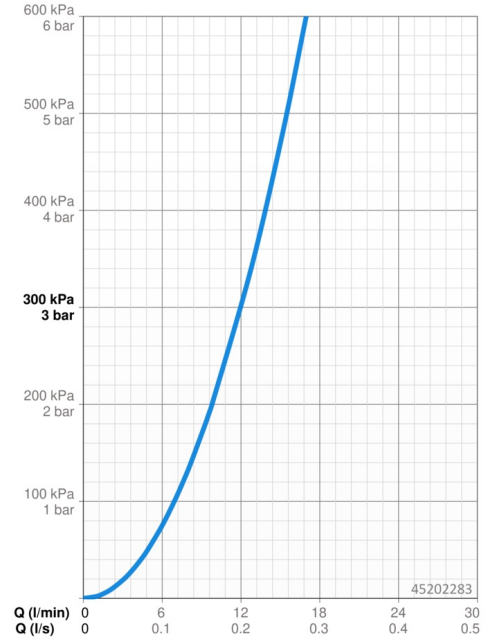

EAN: 4057304003660
static.hansa.com/45202283

- Kitchen
- Single-lever, Dishwasher valve
- Deck mounted
- Chrome
- Swivel spout, Swivel range limiting option
- Mechanic stop valve for external equipment
- Hot/Cold symbols, Single operating lever/handle
- Limitation option for maximum temperature and flow-rate, Adjustable hot water stop (included, retrofittable)
- ϕ 40 mm ceramic cartridge for flow and temperature control
- Flexible inlet pipes
- 3S-installation system for safe and simple mounting, Inner body made of DZR brass
- grease without Silicon

Technical data

Flow properties

Flow-rate at 3 bar **12.0 l/min**

Technical properties

DN-size (nominal dimension) **DN15**
 Hot water supply **max. +70°C**
 Working pressure **0.5-10 bar**
 Connection size **G3/8**
 Projection **211 mm**
 Material **Brass**

Regulations

EN standard **EN 817**
 Noise class **I (ISO 3822) Oras lab.**

Approvals and Declarations

DVGW **DW-6506CS0580**

Spare parts

SP45202283

	Name	Code
01	Lever	59914453
02	Covering cap Discontinued	59914482
03	Tightening nut, M42x1.5, SW 38	59914128
04	Cartridge, 4.0 Classic	59914129
05	Spout, L=210 Discontinued	59914730
06	Spout overturning stopper, 120°	59914489
07	Fixing screw, M8x1, L=130	59914474
08	Fixing set	59914475
09	Aerator, M24x1 Discontinued	59914501
10	Bearing ring Discontinued	59914490
11	X-sealing set	59914485
12	Bearing ring Discontinued	59914486
13	Headpart, G1/2	59914433
14	Handle for washing machine valve Discontinued	59914715
15	Bottom seal	59914591
16	Supporting plate	59910008