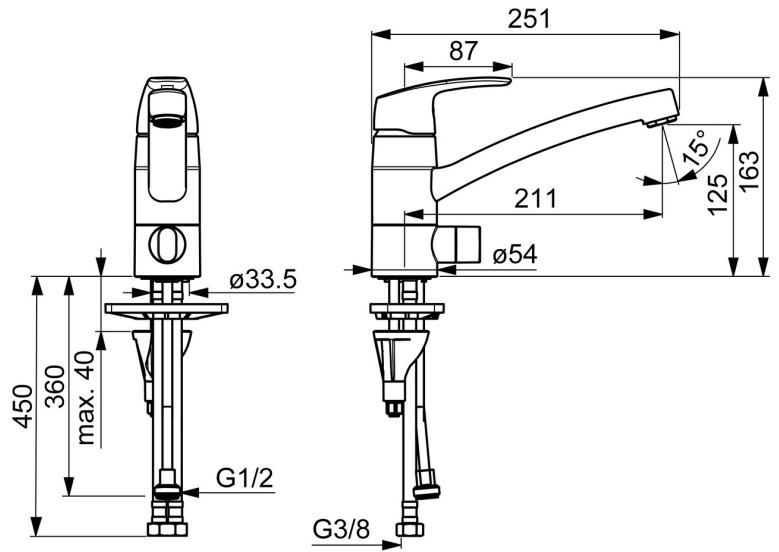

EAN: 4057304003660
static.hansa.com/45202283

- Kitchen
- Single-lever, Dishwasher valve
- Deck mounted
- Chrome
- Swivel spout, Swivel range limiting option
- Mechanic stop valve for external equipment
- Hot/Cold symbols, Single operating lever/handle
- Limitation option for maximum temperature and flow-rate, Adjustable hot water stop (included, retrofittable)
- ϕ 40 mm ceramic cartridge for flow and temperature control
- Flexible inlet pipes
- 3S-installation system for safe and simple mounting, Inner body made of DZR brass
- grease without Silicon

Technical data

Flow properties

Flow-rate at 3 bar **12.0 l/min**

Technical properties

DN-size (nominal dimension) **DN15**
 Hot water supply **max. +70°C**
 Working pressure **0.5-10 bar**
 Connection size **G3/8**
 Projection **211 mm**
 Material **Brass**

Regulations

EN standard **EN 817**
 Noise class **I (ISO 3822) Oras lab.**

Approvals and Declarations

DVGW **DW-6506CS0580**

Spare parts

SP45202283

	Name	Code
01	Lever	59914453
02	Covering cap Discontinued	59914482
03	Tightening nut, M42x1.5, SW 38	59914128
04	Cartridge, 4.0 Classic	59914129
05	Spout, L=210 Discontinued	59914730
06	Spout overturning stopper, 120°	59914489
07	Fixing screw, M8x1, L=130	59914474
08	Fixing set	59914475
09	Aerator, M24x1 Discontinued	59914501
10	Bearing ring Discontinued	59914490
11	X-sealing set	59914485
12	Bearing ring Discontinued	59914486
13	Headpart, G1/2	59914433
14	Handle for washing machine valve Discontinued	59914715
15	Bottom seal	59914591
16	Supporting plate	59910008