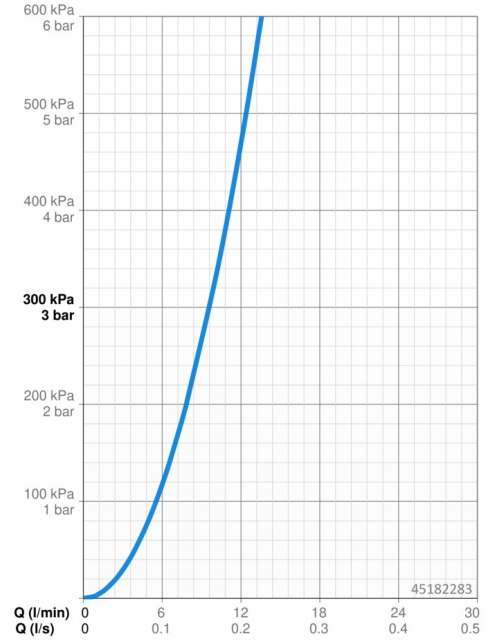

Technical data

Flow properties

Flow-rate at 3 bar **9.6 l/min**

Technical properties

DN-size (nominal dimension) **DN15**
Hot water supply **max. +70°C**
Working pressure **0.5-10 bar**
Connection size **G3/8**
Projection **231 mm**
Backflow prevention (EN1717) **EB**
Material **Brass**

Regulations

EN standard **EN 817**
Noise class **I (ISO 3822) Oras lab.**

Approvals and Declarations

DVGW **DW-6506CS0580**
ABP **P-IX 29695/IBO**
Declaration of conformity **DoC**