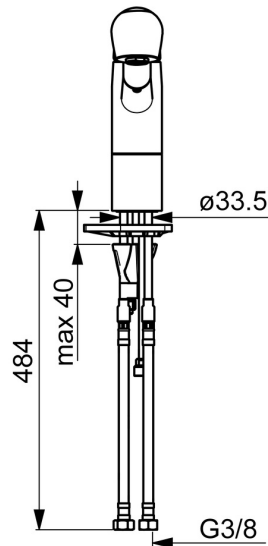

EAN: 4057304003202
static.hansa.com/45182283

- Kitchen
- Single-lever
- Deck mounted
- Chrome
- Swivel spout, Pull-out model, Swivel range limiting option
- Hot/Cold symbols, Single operating lever/handle
- Normal - Even and soft water stream, Intense - invigorating water stream
- Pull-out hand spray
- Limitation option for maximum temperature and flow-rate, Adjustable hot water stop (included, retrofittable)
- \varnothing 40 mm ceramic cartridge for flow and temperature control
- Flexible inlet pipes
- 3S-installation system for safe and simple mounting, Inner body made of DZR brass
- protected against back-flow in domestic use (according to DIN EN 1717) grease without Silicon
- 2 spray functions

Technical data

Flow properties

Flow-rate at 3 bar **9.6 l/min**

Technical properties

DN-size (nominal dimension) **DN15**
 Hot water supply **max. +70°C**
 Working pressure **0.5-10 bar**
 Connection size **G3/8**
 Projection **231 mm**
 Backflow prevention (EN1717) **EB**
 Material **Brass**

	Name	Code
01	Lever	59914453
02	Covering cap Discontinued	59914482
03	Tightening nut, M42x1.5, SW 38	59914128
04	Cartridge, 4.0 Classic	59914129
05	Hand shower	59914496
06	Hose, L=1500, G1/2-M15x1	59914345
07	Bottom seal, d 28 mm Discontinued	59914497
08	Supporting plate	59910008
09	Fixing screw, M8x1, L=130	59914474
10	Fixing set	59914475