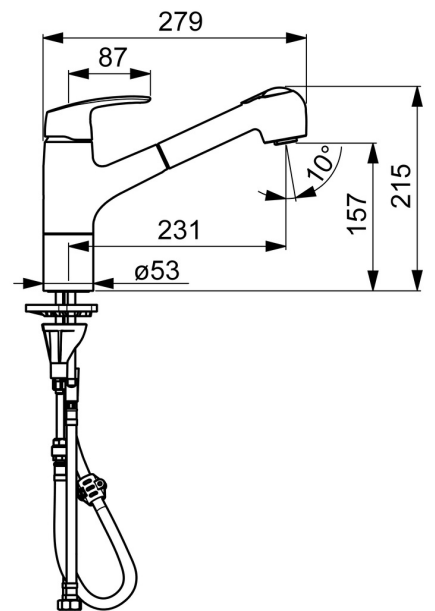

EAN: 4057304003202
static.hansa.com/45182283

- Kitchen
- Single-lever
- Deck mounted
- Chrome
- Swivel spout, Pull-out model, Swivel range limiting option
- Hot/Cold symbols, Single operating lever/handle
- Normal - Even and soft water stream, Intense - invigorating water stream
- Pull-out hand spray
- Limitation option for maximum temperature and flow-rate, Adjustable hot water stop (included, retrofittable)
- \varnothing 40 mm ceramic cartridge for flow and temperature control
- Flexible inlet pipes
- 3S-installation system for safe and simple mounting, Inner body made of DZR brass
- protected against back-flow in domestic use (according to DIN EN 1717) grease without Silicon
- 2 spray functions

Technical data

Flow properties

Flow-rate at 3 bar **9.6 l/min**

Technical properties

DN-size (nominal dimension) **DN15**
 Hot water supply **max. +70°C**
 Working pressure **0.5-10 bar**
 Connection size **G3/8**
 Projection **231 mm**
 Backflow prevention (EN1717) **EB**
 Material **Brass**

	Name	Code
01	Lever	59914453
02	Covering cap Discontinued	59914482
03	Tightening nut, M42x1.5, SW 38	59914128
04	Cartridge, 4.0 Classic	59914129
05	Hand shower	59914496
06	Hose, L=1500, G1/2-M15x1	59914345
07	Bottom seal, d 28 mm Discontinued	59914497
08	Supporting plate	59910008
09	Fixing screw, M8x1, L=130	59914474
10	Fixing set	59914475