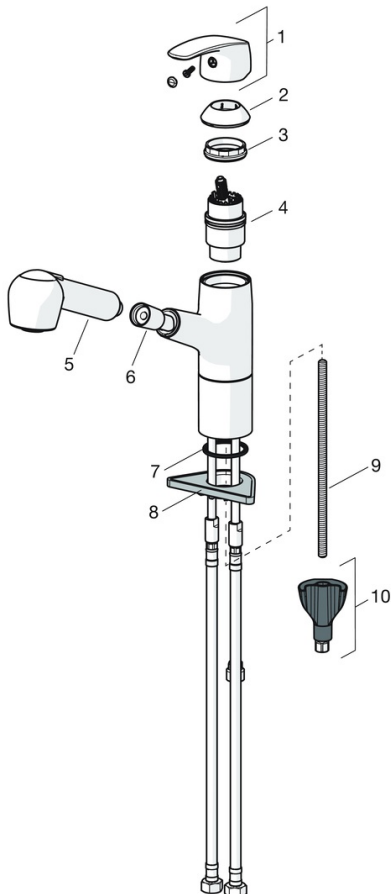

Spare parts

SP45182283

	Name	Code
01	Lever	59914453
02	Covering cap Discontinued	59914482
03	Tightening nut, M42x1.5, SW 38	59914128
04	Cartridge, 4.0 Classic	59914129
05	Hand shower	59914496
06	Hose, L=1500, G1/2-M15x1	59914345
07	Bottom seal, d 28 mm Discontinued	59914497
08	Supporting plate	59910008
09	Fixing screw, M8x1, L=130	59914474
10	Fixing set	59914475