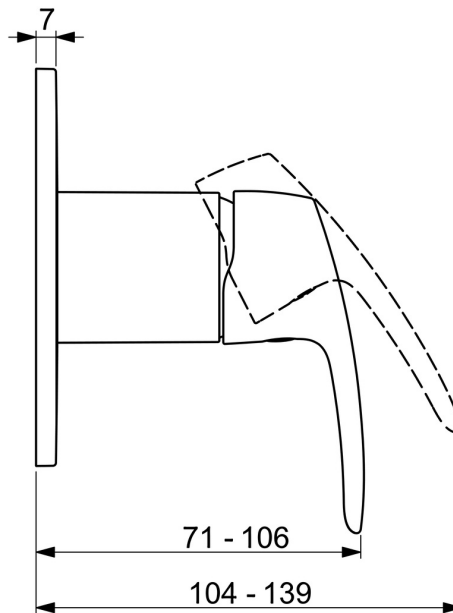

EAN: 4057304011740  
[static.hansa.com/45179183](https://static.hansa.com/45179183)

- Shower solutions
- Single-lever, Trim Kit
- Concealed wall mounting
- Chrome
- Single operating lever/handle, Hot/Cold symbols
- Round rosette

### Technical properties

Hot water supply	<b>max. +80°C</b>
Working pressure	<b>1-10 bar</b>

### SP50669983

---

	<b>Name</b>	<b>Code</b>
01	Lever	59914453
01	Lever, L=136	59914719
02	Cover sleeve Discontinued	59914455
03	Cover plate, d 90 mm	59914739
03	Cover plate, d 130 mm	59914740