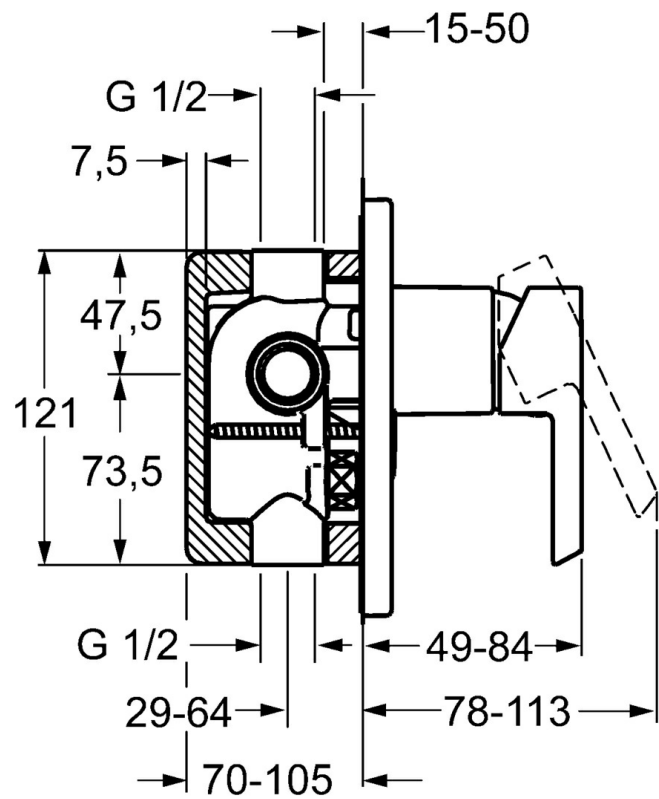

EAN: 4015474201996
static.hansa.com/45179103

- Shower solutions
- Single-lever, Trim Kit
- Concealed wall mounting
- Chrome
- Single operating lever/handle, Hot/Cold symbols
- Round rosette

Technical data

Technical properties

Hot water supply	max. +80°C
Working pressure	0.5-10 bar

Regulations

EN standard	EN 817
-------------	---------------

Spare parts

SP45179103

	Name	Code
1	Lever	59913586
1.1	Screw, M5x8, SW2.5	59904755
1.3	Symbol plug Grey	59912112
2	Cover sleeve	59912511
2.1	O-ring, 41x3	59913215
7.1	Screw, M5x65	59904847
7.2	Cover flange, d 160 mm Discontinued	59913539
7.3	Rubber gasket	59913045
7.5	Gasket, 64.5x47x7 Discontinued	59912509
7.7	Assist handle Discontinued	79901110