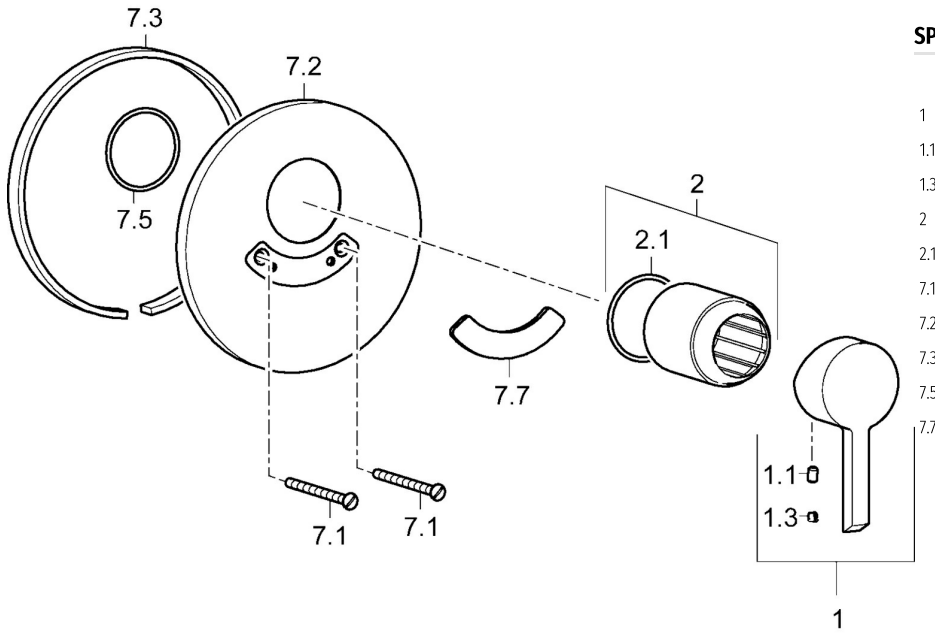

EAN: 4015474201996
static.hansa.com/45179103

- Shower solutions
- Single-lever, Trim Kit
- Concealed wall mounting
- Chrome
- Single operating lever/handle, Hot/Cold symbols
- Round rosette

Technical data

Technical properties

Hot water supply	max. +80°C
Working pressure	0.5-10 bar

Regulations

EN standard	EN 817
-------------	---------------

Spare parts

SP45179103

	Name	Code
1	Lever	59913586
1.1	Screw, M5x8, SW2.5	59904755
1.3	Symbol plug Grey	59912112
2	Cover sleeve	59912511
2.1	O-ring, 41x3	59913215
7.1	Screw, M5x65	59904847
7.2	Cover flange, d 160 mm Discontinued	59913539
7.3	Rubber gasket	59913045
7.5	Gasket, 64.5x47x7 Discontinued	59912509
7.7	Assist handle Discontinued	79901110