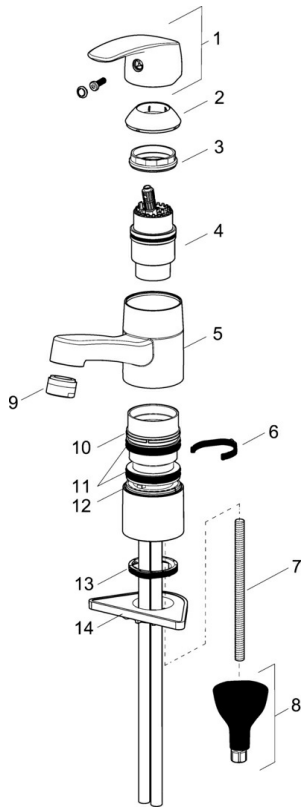

EAN: 4057304003165
static.hansa.com/45152283

- Washbasin
- Single-lever
- Deck mounted
- Chrome
- Swivel spout, Swivel range limiting option
- Standard aerator
- Hot/Cold symbols, Single operating lever/handle
- Limitation option for maximum temperature and flow-rate, Adjustable hot water stop (included, retrofittable)
- \varnothing 40 mm ceramic cartridge for flow and temperature control
- Flexible inlet pipes
- 3S-installation system for safe and simple mounting, Inner body made of DZR brass
- Without pop-up waste
- grease without Silicon

Technical data

Flow properties

Flow-rate at 3 bar **6.0 l/min**

Technical properties

DN-size (nominal dimension) **DN15**
 Hot water supply **max. +70°C**
 Working pressure **0.5-10 bar**
 Connection size **G3/8**
 Projection **133 mm**
 Backflow prevention (EN1717) **AA**
 Material **Brass**

Regulations

EN standard **EN 817**
 Noise class **I (ISO 3822)**

Approvals and Declarations

ABP **P-IX 29754/IA**
 Declaration of conformity **DoC**
 EPD **S-P-06391**

Spare parts

SP45152283

	Name	Code
01	Lever	59914453
02	Covering cap Discontinued	59914482
03	Tightening nut, M42x1.5, SW 38	59914128
04	Cartridge, 4.0 Classic	59914129
05	Spout, L=132 Discontinued	59914483
06	Spout overturning stopper, 120°	59914489
07	Fixing screw, M8x1, L=130	59914474
08	Fixing set	59914475
09	Aerator, M24x1 STD HC A	59914484
10	Bearing ring Discontinued	59914490
11	X-sealing set	59914485
12	Bearing ring Discontinued	59914486
13	Bottom seal	59914591
14	Supporting plate	59910008