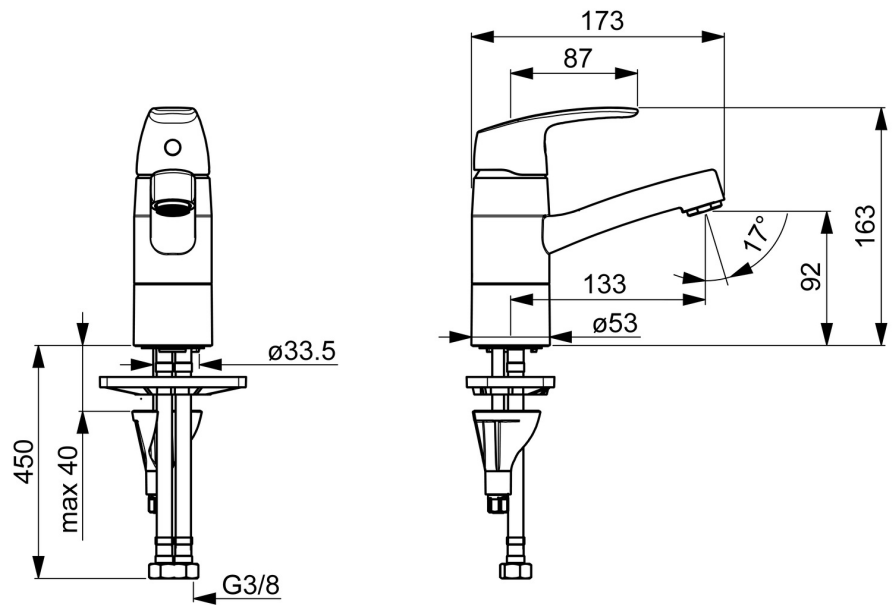

EAN: 4057304003165
static.hansa.com/45152283

- Washbasin
- Single-lever
- Deck mounted
- Chrome
- Swivel spout, Swivel range limiting option
- Standard aerator
- Hot/Cold symbols, Single operating lever/handle
- Limitation option for maximum temperature and flow-rate, Adjustable hot water stop (included, retrofittable)
- \varnothing 40 mm ceramic cartridge for flow and temperature control
- Flexible inlet pipes
- 3S-installation system for safe and simple mounting, Inner body made of DZR brass
- Without pop-up waste
- grease without Silicon

Technical data

Flow properties

Flow-rate at 3 bar **6.0 l/min**

Technical properties

DN-size (nominal dimension) **DN15**
 Hot water supply **max. +70°C**
 Working pressure **0.5-10 bar**
 Connection size **G3/8**
 Projection **133 mm**
 Backflow prevention (EN1717) **AA**
 Material **Brass**

Regulations

EN standard **EN 817**
 Noise class **I (ISO 3822)**

Approvals and Declarations

ABP **P-IX 29754/IA**
 Declaration of conformity **DoC**
 EPD **S-P-06391**

Spare parts

SP45152283

	Name	Code
01	Lever	59914453
02	Covering cap Discontinued	59914482
03	Tightening nut, M42x1.5, SW 38	59914128
04	Cartridge, 4.0 Classic	59914129
05	Spout, L=132 Discontinued	59914483
06	Spout overturning stopper, 120°	59914489
07	Fixing screw, M8x1, L=130	59914474
08	Fixing set	59914475
09	Aerator, M24x1 STD HC A	59914484
10	Bearing ring Discontinued	59914490
11	X-sealing set	59914485
12	Bearing ring Discontinued	59914486
13	Bottom seal	59914591
14	Supporting plate	59910008