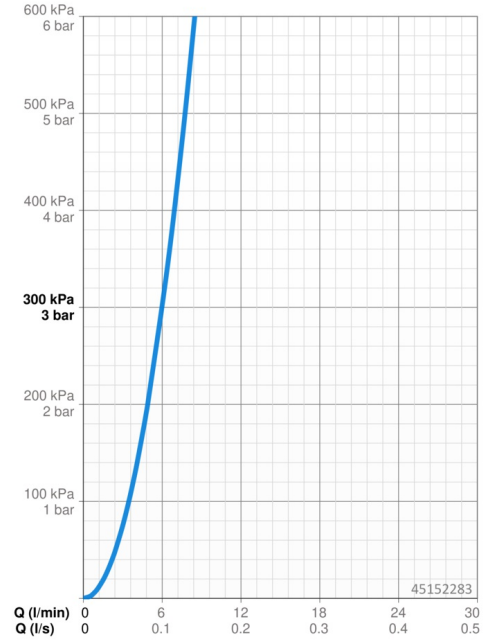

EAN: 4057304003165
static.hansa.com/45152283

- Washbasin
- Single-lever
- Deck mounted
- Chrome
- Swivel spout, Swivel range limiting option
- Standard aerator
- Hot/Cold symbols, Single operating lever/handle
- Limitation option for maximum temperature and flow-rate, Adjustable hot water stop (included, retrofittable)
- \varnothing 40 mm ceramic cartridge for flow and temperature control
- Flexible inlet pipes
- 3S-installation system for safe and simple mounting, Inner body made of DZR brass
- Without pop-up waste
- grease without Silicon

Technical data

Flow properties

Flow-rate at 3 bar **6.0 l/min**

Technical properties

DN-size (nominal dimension) **DN15**
 Hot water supply **max. +70°C**
 Working pressure **0.5-10 bar**
 Connection size **G3/8**
 Projection **133 mm**
 Backflow prevention (EN1717) **AA**
 Material **Brass**

Regulations

EN standard **EN 817**
 Noise class **I (ISO 3822)**

Approvals and Declarations

ABP **P-IX 29754/IA**
 Declaration of conformity **DoC**
 EPD **S-P-06391**

Spare parts

SP45152283

	Name	Code
01	Lever	59914453
02	Covering cap Discontinued	59914482
03	Tightening nut, M42x1.5, SW 38	59914128
04	Cartridge, 4.0 Classic	59914129
05	Spout, L=132 Discontinued	59914483
06	Spout overturning stopper, 120°	59914489
07	Fixing screw, M8x1, L=130	59914474
08	Fixing set	59914475
09	Aerator, M24x1 STD HC A	59914484
10	Bearing ring Discontinued	59914490
11	X-sealing set	59914485
12	Bearing ring Discontinued	59914486
13	Bottom seal	59914591
14	Supporting plate	59910008