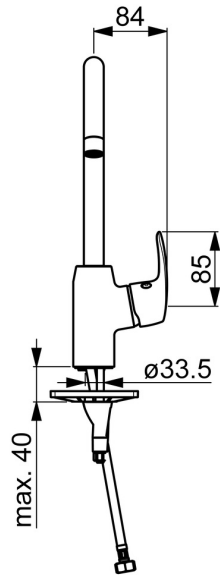

EAN: 4057304004322
static.hansa.com/451322830037

- Kitchen
- Single-lever, side operated
- Deck mounted
- Chrome
- Swivel spout, Swivel range limiting option
- Standard aerator
- Hot/Cold symbols, Single operating lever/handle
- Limitation option for maximum temperature and flow-rate, Adjustable hot water stop (included, retrofittable)
- \varnothing 40 mm ceramic cartridge for flow and temperature control
- Flexible inlet pipes
- 3S-installation system for safe and simple mounting

Technical data

Flow properties

Flow-rate at 3 bar **7.5 l/min**

Technical properties

DN-size (nominal dimension) **DN15**
 Hot water supply **max. +70°C**
 Working pressure **0.5-10 bar**
 Connection size **G3/8**
 Projection **213 mm**
 Material **Brass**

Regulations

EN standard **EN 817**
 Noise class **I (ISO 3822) Oras lab.**

Spare parts

SP451322830037

	Name	Code
1	Aerator, M22x1 STD CC A	59914436
2	High spout, L=208 Discontinued	59914498
3	Spout overturning stopper, 120° Discontinued	59914429
4	Spout overturning stopper, 60° / 0°	59914264
5	Sealing kit for spout	59914266
6	Cartridge, 4.0 Classic	59914129
7	Tightening nut, M42x1.5, SW 38	59914128
8	Covering cap Discontinued	59914454
9	Lever Discontinued	59914480
10	Bottom seal	59914591
11	Supporting plate	59910008
12	Fixing screw, M8x1, L=130	59914474
13	Fixing set	59914475
N.I.	Screw, M4x8	59914512
N.I.	Symbol plug	59914513