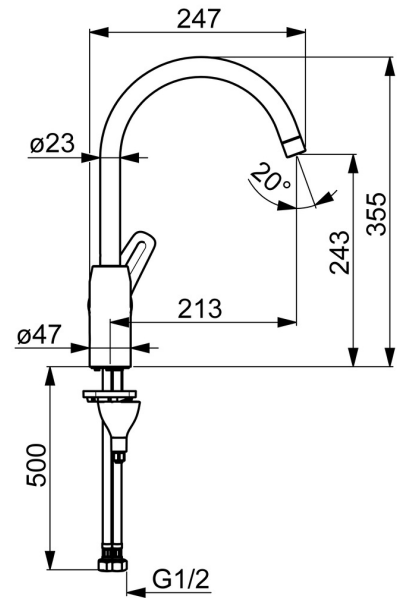

EAN: 4057304004322
static.hansa.com/451322830037

- Kitchen
- Single-lever, side operated
- Deck mounted
- Chrome
- Swivel spout, Swivel range limiting option
- Standard aerator
- Hot/Cold symbols, Single operating lever/handle
- Limitation option for maximum temperature and flow-rate, Adjustable hot water stop (included, retrofittable)
- \varnothing 40 mm ceramic cartridge for flow and temperature control
- Flexible inlet pipes
- 3S-installation system for safe and simple mounting

Technical data

Flow properties

Flow-rate at 3 bar **7.5 l/min**

Technical properties

DN-size (nominal dimension) **DN15**
 Hot water supply **max. +70°C**
 Working pressure **0.5-10 bar**
 Connection size **G3/8**
 Projection **213 mm**
 Material **Brass**

Regulations

EN standard **EN 817**
 Noise class **I (ISO 3822) Oras lab.**

Spare parts

SP451322830037

	Name	Code
1	Aerator, M22x1 STD CC A	59914436
2	High spout, L=208 Discontinued	59914498
3	Spout overturning stopper, 120° Discontinued	59914429
4	Spout overturning stopper, 60° / 0°	59914264
5	Sealing kit for spout	59914266
6	Cartridge, 4.0 Classic	59914129
7	Tightening nut, M42x1.5, SW 38	59914128
8	Covering cap Discontinued	59914454
9	Lever Discontinued	59914480
10	Bottom seal	59914591
11	Supporting plate	59910008
12	Fixing screw, M8x1, L=130	59914474
13	Fixing set	59914475
N.I.	Screw, M4x8	59914512
N.I.	Symbol plug	59914513