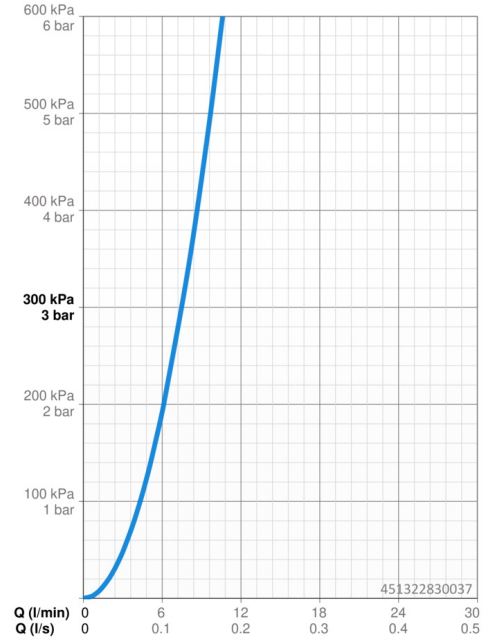

Technical data

Flow properties

Flow-rate at 3 bar **7.5 l/min**

Technical properties

DN-size (nominal dimension) **DN15**
Hot water supply **max. +70°C**
Working pressure **0.5-10 bar**
Connection size **G3/8**
Projection **213 mm**
Material **Brass**

Regulations

EN standard **EN 817**
Noise class **I (ISO 3822) Oras lab.**

Spare parts

SP451322830037

	Name	Code
1	Aerator, M22x1 STD CC A	59914436
2	High spout, L=208 Discontinued	59914498
3	Spout overturning stopper, 120° Discontinued	59914429
4	Spout overturning stopper, 60° / 0°	59914264
5	Sealing kit for spout	59914266
6	Cartridge, 4.0 Classic	59914129
7	Tightening nut, M42x1.5, SW 38	59914128
8	Covering cap Discontinued	59914454
9	Lever Discontinued	59914480
10	Bottom seal	59914591
11	Supporting plate	59910008
12	Fixing screw, M8x1, L=130	59914474
13	Fixing set	59914475
N.I.	Screw, M4x8	59914512
N.I.	Symbol plug	59914513