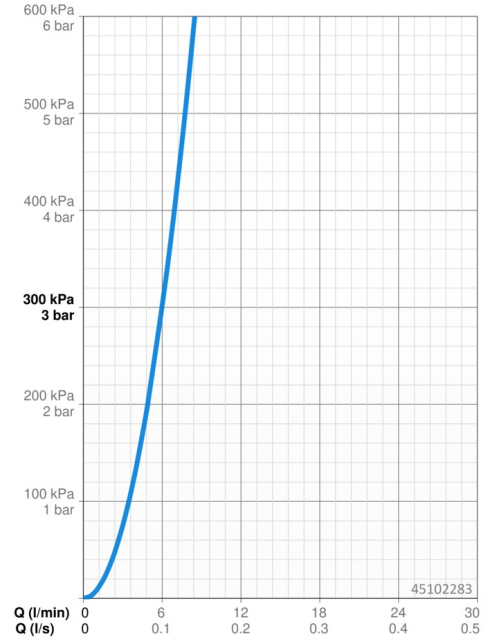

Technical data

Flow properties

Flow-rate at 3 bar **6.0 l/min**

Technical properties

DN-size (nominal dimension) **DN15**
Hot water supply **max. +70°C**
Working pressure **0.5-10 bar**
Connection size **G3/8**
Projection **148 mm**
Backflow prevention (EN1717) **AA**
Material **Brass**

Regulations

EN standard **EN 817**
Noise class **I (ISO 3822)**

Approvals and Declarations

KIWA **K6116/08**
DVGW **DW-6506CS0580**
ABP **P-IX 29696/IA**
Declaration of conformity **DoC**
EPD **S-P-06391**