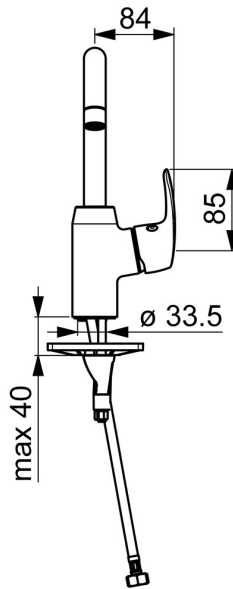

EAN: 4057304003110
static.hansa.com/45102283

- Washbasin
- Single-lever, side operated
- Deck mounted
- Chrome
- Swivel spout, Swivel range limiting option
- Standard aerator
- Hot/Cold symbols, Single operating lever/handle
- Pop-up waste with draw-rod
- Limitation option for maximum temperature and flow-rate, Adjustable hot water stop (included, retrofittable)
- \varnothing 40 mm ceramic cartridge for flow and temperature control
- Flexible inlet pipes
- 3S-installation system for safe and simple mounting, Inner body made of DZR brass

Technical data

Flow properties

Flow-rate at 3 bar **6.0 l/min**

Technical properties

DN-size (nominal dimension) **DN15**
 Hot water supply **max. +70°C**
 Working pressure **0.5-10 bar**
 Connection size **G3/8**
 Projection **148 mm**
 Backflow prevention (EN1717) **AA**
 Material **Brass**

Spare parts

SP45092283

	Name	Code
01	High spout, L=148 Discontinued	59914479
02	Aerator, M22x1 STD CC A	59914436
03	Spout overturning stopper, 60° /0°	59914264
03	Spout overturning stopper, 120° Discontinued	59914429
04	Sealing kit for spout	59914431
05	Cartridge, 4.0 Classic	59914129
06	Tightening nut, M42x1.5, SW 38	59914128
07	Covering cap Discontinued	59914454
08	Lever Discontinued	59914480
09	Bottom seal	59914591
10	Fixing screw, M8x1, L=130	59914474
11	Fixing set	59914475
N.I.	Pop-up waste, (2019-)	59914764