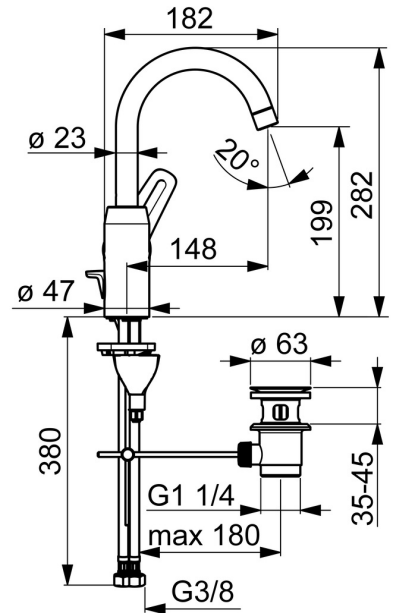

EAN: 4057304003110
static.hansa.com/45102283

- Washbasin
- Single-lever, side operated
- Deck mounted
- Chrome
- Swivel spout, Swivel range limiting option
- Standard aerator
- Hot/Cold symbols, Single operating lever/handle
- Pop-up waste with draw-rod
- Limitation option for maximum temperature and flow-rate, Adjustable hot water stop (included, retrofittable)
- \varnothing 40 mm ceramic cartridge for flow and temperature control
- Flexible inlet pipes
- 3S-installation system for safe and simple mounting, Inner body made of DZR brass

Technical data

Flow properties

Flow-rate at 3 bar **6.0 l/min**

Technical properties

DN-size (nominal dimension) **DN15**
 Hot water supply **max. +70°C**
 Working pressure **0.5-10 bar**
 Connection size **G3/8**
 Projection **148 mm**
 Backflow prevention (EN1717) **AA**
 Material **Brass**

Spare parts

SP45092283

	Name	Code
01	High spout, L=148 Discontinued	59914479
02	Aerator, M22x1 STD CC A	59914436
03	Spout overturning stopper, 60° /0°	59914264
03	Spout overturning stopper, 120° Discontinued	59914429
04	Sealing kit for spout	59914431
05	Cartridge, 4.0 Classic	59914129
06	Tightening nut, M42x1.5, SW 38	59914128
07	Covering cap Discontinued	59914454
08	Lever Discontinued	59914480
09	Bottom seal	59914591
10	Fixing screw, M8x1, L=130	59914474
11	Fixing set	59914475
N.I.	Pop-up waste, (2019-)	59914764