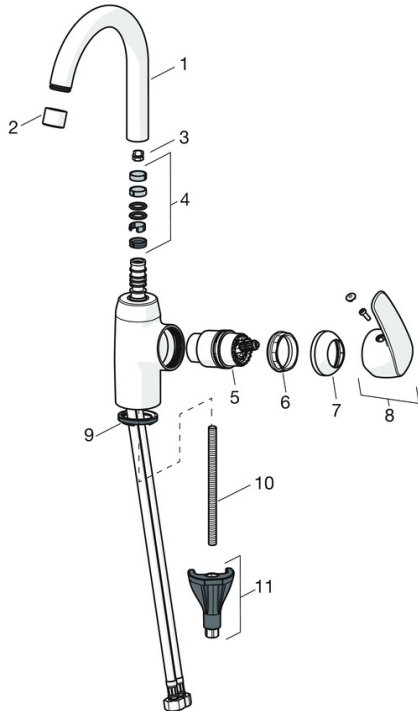

EAN: 4057304003110
static.hansa.com/45102283

- Washbasin
- Single-lever, side operated
- Deck mounted
- Chrome
- Swivel spout, Swivel range limiting option
- Standard aerator
- Hot/Cold symbols, Single operating lever/handle
- Pop-up waste with draw-rod
- Limitation option for maximum temperature and flow-rate, Adjustable hot water stop (included, retrofittable)
- \varnothing 40 mm ceramic cartridge for flow and temperature control
- Flexible inlet pipes
- 3S-installation system for safe and simple mounting, Inner body made of DZR brass

Technical data

Flow properties

Flow-rate at 3 bar **6.0 l/min**

Technical properties

DN-size (nominal dimension) **DN15**
 Hot water supply **max. +70°C**
 Working pressure **0.5-10 bar**
 Connection size **G3/8**
 Projection **148 mm**
 Backflow prevention (EN1717) **AA**
 Material **Brass**

Spare parts

SP45092283

	Name	Code
01	High spout, L=148 Discontinued	59914479
02	Aerator, M22x1 STD CC A	59914436
03	Spout overturning stopper, 60° /0°	59914264
03	Spout overturning stopper, 120° Discontinued	59914429
04	Sealing kit for spout	59914431
05	Cartridge, 4.0 Classic	59914129
06	Tightening nut, M42x1.5, SW 38	59914128
07	Covering cap Discontinued	59914454
08	Lever Discontinued	59914480
09	Bottom seal	59914591
10	Fixing screw, M8x1, L=130	59914474
11	Fixing set	59914475
N.I.	Pop-up waste, (2019-)	59914764