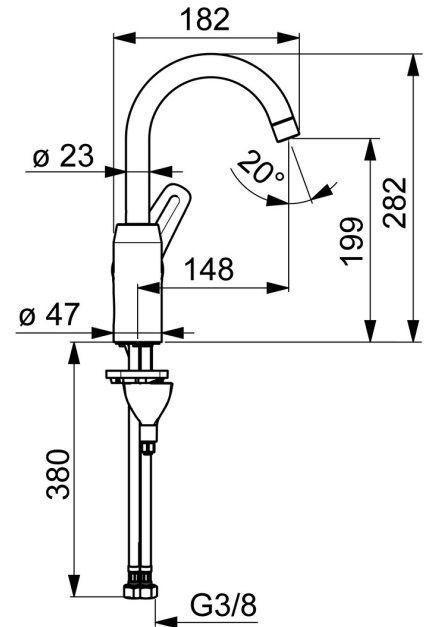

EAN: 4057304003103  
[static.hansa.com/45092283](https://static.hansa.com/45092283)

- Washbasin
- Single-lever, side operated
- Deck mounted
- Chrome
- Swivel spout, Swivel range limiting option
- Standard aerator
- Hot/Cold symbols, Single operating lever/handle
- Limitation option for maximum temperature and flow-rate, Adjustable hot water stop (included, retrofittable)
- $\varnothing$  40 mm ceramic cartridge for flow and temperature control
- Flexible inlet pipes
- 3S-installation system for safe and simple mounting, Inner body made of DZR brass
- Without pop-up waste

### Flow properties

Flow-rate at 3 bar **6.0 l/min**

### Technical properties

DN-size (nominal dimension) **DN15**  
 Hot water supply **max. +70°C**  
 Working pressure **0.5-10 bar**  
 Connection size **G3/8**  
 Projection **148 mm**  
 Backflow prevention (EN1717) **AA**  
 Material **Brass**

### SP45092283

	Name	Code
01	High spout, L=148 Discontinued	59914479
02	Aerator, M22x1 STD CC A	59914436
03	Spout overturning stopper, 60° /0°	59914264
03	Spout overturning stopper, 120° Discontinued	59914429
04	Sealing kit for spout	59914431
05	Cartridge, 4.0 Classic	59914129
06	Tightening nut, M42x1.5, SW 38	59914128
07	Covering cap Discontinued	59914454
08	Lever Discontinued	59914480
09	Bottom seal	59914591
10	Fixing screw, M8x1, L=130	59914474
11	Fixing set	59914475
N.I.	Pop-up waste, (2019-)	59914764