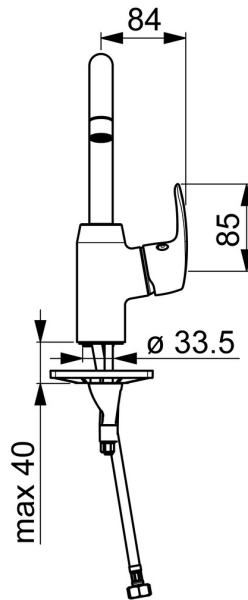

EAN: 4057304003103  
[static.hansa.com/45092283](https://static.hansa.com/45092283)

- Washbasin
- Single-lever, side operated
- Deck mounted
- Chrome
- Swivel spout, Swivel range limiting option
- Standard aerator
- Hot/Cold symbols, Single operating lever/handle
- Limitation option for maximum temperature and flow-rate, Adjustable hot water stop (included, retrofittable)
- $\varnothing$  40 mm ceramic cartridge for flow and temperature control
- Flexible inlet pipes
- 3S-installation system for safe and simple mounting, Inner body made of DZR brass
- Without pop-up waste

### Flow properties

Flow-rate at 3 bar **6.0 l/min**

### Technical properties

DN-size (nominal dimension) **DN15**  
 Hot water supply **max. +70°C**  
 Working pressure **0.5-10 bar**  
 Connection size **G3/8**  
 Projection **148 mm**  
 Backflow prevention (EN1717) **AA**  
 Material **Brass**

### SP45092283

	Name	Code
01	High spout, L=148 Discontinued	59914479
02	Aerator, M22x1 STD CC A	59914436
03	Spout overturning stopper, 60° /0°	59914264
03	Spout overturning stopper, 120° Discontinued	59914429
04	Sealing kit for spout	59914431
05	Cartridge, 4.0 Classic	59914129
06	Tightening nut, M42x1.5, SW 38	59914128
07	Covering cap Discontinued	59914454
08	Lever Discontinued	59914480
09	Bottom seal	59914591
10	Fixing screw, M8x1, L=130	59914474
11	Fixing set	59914475
N.I.	Pop-up waste, (2019-)	59914764