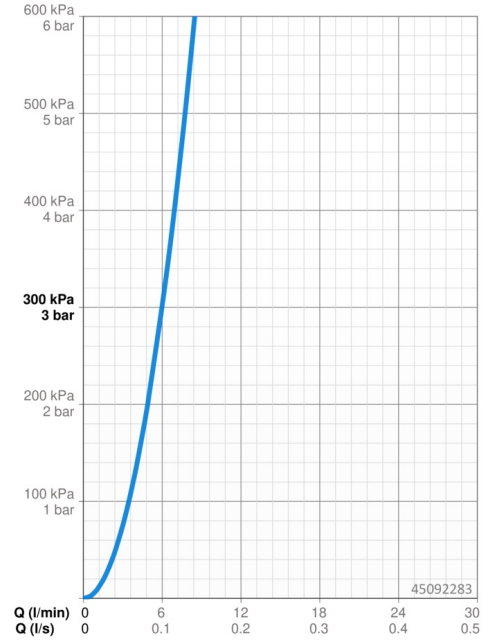

Technical data

Flow properties

Flow-rate at 3 bar **6.0 l/min**

Technical properties

DN-size (nominal dimension) **DN15**
Hot water supply **max. +70°C**
Working pressure **0.5-10 bar**
Connection size **G3/8**
Projection **148 mm**
Backflow prevention (EN1717) **AA**
Material **Brass**

Regulations

EN standard **EN 817**
Noise class **I (ISO 3822)**

Approvals and Declarations

KIWA **K6116/08**
DVGW **DW-6506CS0580**
ABP **P-IX 29696/IA**
Declaration of conformity **DoC**
EPD **S-P-06391**

Sustainability

EPD module A1 (kg CO2 eq.) **8,36**
EPD module A2 (kg CO2 eq.) **0,40**
EPD module A3 (kg CO2 eq.) **0,79**
EPD module A1-A3 (kg CO2 eq.) **9,56**
EPD module A4 (kg CO2 eq.) **0,26**
EPD module B7 (kg CO2 eq.) **1854,00**
EPD module C2 (kg CO2 eq.) **0,02**
EPD module C3 (kg CO2 eq.) **0,02**
EPD module C4 (kg CO2 eq.) **0,07**
EPD module D (kg CO2 eq.) **-6,80**