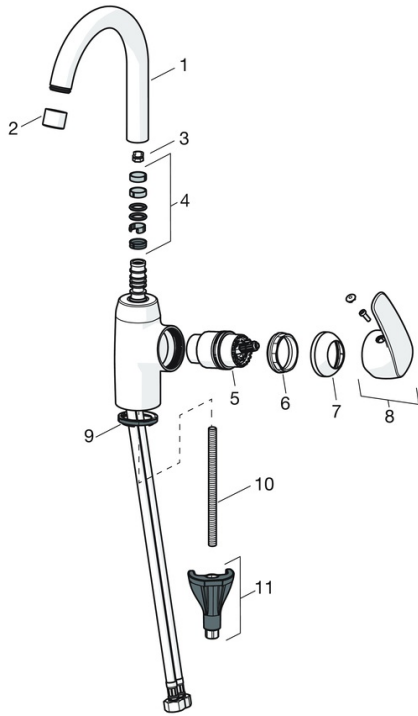

EAN: 4057304003103  
[static.hansa.com/45092283](https://static.hansa.com/45092283)

- Washbasin
- Single-lever, side operated
- Deck mounted
- Chrome
- Swivel spout, Swivel range limiting option
- Standard aerator
- Hot/Cold symbols, Single operating lever/handle
- Limitation option for maximum temperature and flow-rate, Adjustable hot water stop (included, retrofittable)
- $\varnothing$  40 mm ceramic cartridge for flow and temperature control
- Flexible inlet pipes
- 3S-installation system for safe and simple mounting, Inner body made of DZR brass
- Without pop-up waste

### Technical properties

DN-size (nominal dimension) **DN15**  
 Hot water supply **max. +70°C**  
 Working pressure **0.5-10 bar**  
 Connection size **G3/8**  
 Projection **148 mm**  
 Backflow prevention (EN1717) **AA**  
 Material **Brass**

### SP45092283

	Name	Code
01	High spout, L=148 Discontinued	59914479
02	Aerator, M22x1 STD CC A	59914436
03	Spout overturning stopper, 60° /0°	59914264
03	Spout overturning stopper, 120° Discontinued	59914429
04	Sealing kit for spout	59914431
05	Cartridge, 4.0 Classic	59914129
06	Tightening nut, M42x1.5, SW 38	59914128
07	Covering cap Discontinued	59914454
08	Lever Discontinued	59914480
09	Bottom seal	59914591
10	Fixing screw, M8x1, L=130	59914474
11	Fixing set	59914475
N.I.	Pop-up waste, (2019-)	59914764