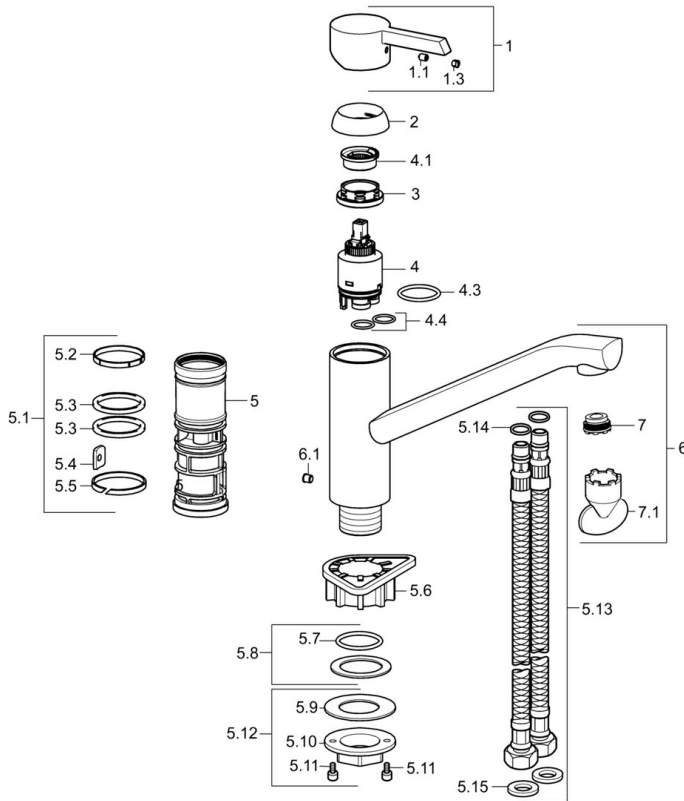

## Technical data

### Technical properties

Hot water supply	<b>max. +70°C</b>
Working pressure	<b>0.5-10 bar</b>
Material	<b>Brass</b>

## Spare parts

### SP45082203

	Name	Code
1	Lever	59913586
1.1	Screw, M5x8, SW2.5	59904755
1.3	Symbol plug Grey	59912112
2	Covering cap, 33x3 mm	59912504
3	Tightening nut, M37x1, AF30 Discontinued	59912111
4	Cartridge, 3.5 Eco	59912324
4	Cartridge, 3.5 Classic	59913075
4.1	Temperature adjustment limiter	59912325
4.3	O-ring, d 28.24x2.62 Discontinued	59912590
4.4	O-ring, d 10.10x1.60 Discontinued	59905072
5.1	Sealing kit	59913313
5.6	Supporting plate	59910008
5.8	Gasket, 48x33.5x2	59902283
5.12	Fixing set	59913479
5.13	Flexible pipe, L=430, G3/8-M10x1	59912515
5.14	O-ring, d 7.65x1.78	59902337
5.15	Gasket, 9.5x14.4x2	59912551
6	Spout Discontinued	59913315
6.1	Screw, M6x0.75 Discontinued	59913314
7	Aerator, M21.5x1	59913128
7.1	Key for aerator, M21.5x1	59913133
N.I.	Key, SW30/34	59912108
N.I.	Washer set Discontinued	59914043
N.I.	O-ring, 35x2.5	59905020