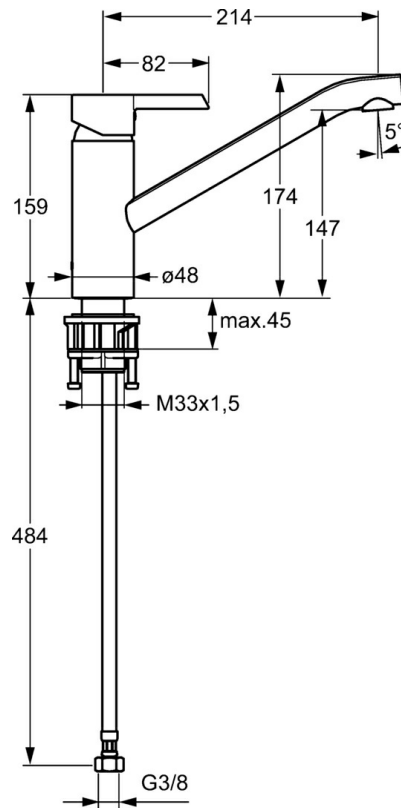

EAN: 4015474202115  
[static.hansa.com/45082203](http://static.hansa.com/45082203)

- Kitchen
- Single-lever
- Deck mounted
- Chrome
- Swivel spout
- Standard aerator
- Single operating lever/handle, Hot/Cold symbols
- Flexible inlet pipes

## Technical data

### Technical properties

Hot water supply	<b>max. +70°C</b>
Working pressure	<b>0.5-10 bar</b>
Material	<b>Brass</b>

### SP45082203

	Name	Code
1	Lever	59913586
1.1	Screw, M5x8, SW2.5	59904755
1.3	Symbol plug Grey	59912112
2	Covering cap, 33x3 mm	59912504
3	Tightening nut, M37x1, AF30 Discontinued	59912111
4	Cartridge, 3.5 Eco	59912324
4	Cartridge, 3.5 Classic	59913075
4.1	Temperature adjustment limiter	59912325
4.3	O-ring, d 28.24x2.62 Discontinued	59912590
4.4	O-ring, d 10.10x1.60 Discontinued	59905072
5.1	Sealing kit	59913313
5.6	Supporting plate	59910008
5.8	Gasket, 48x33.5x2	59902283
5.12	Fixing set	59913479
5.13	Flexible pipe, L=430, G3/8-M10x1	59912515
5.14	O-ring, d 7.65x1.78	59902337
5.15	Gasket, 9.5x14.4x2	59912551
6	Spout Discontinued	59913315
6.1	Screw, M6x0.75 Discontinued	59913314
7	Aerator, M21.5x1	59913128
7.1	Key for aerator, M21.5x1	59913133
N.I.	Key, SW30/34	59912108
N.I.	Washer set Discontinued	59914043
N.I.	O-ring, 35x2.5	59905020