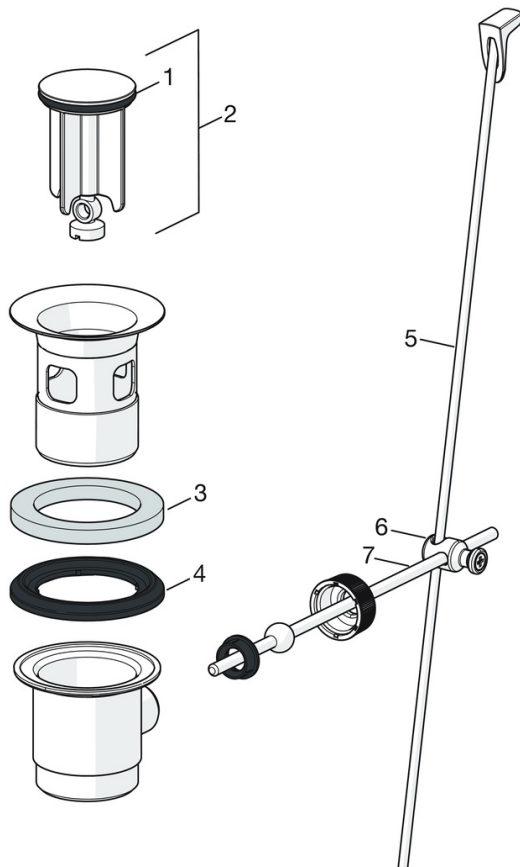

EAN: 4057304003097  
[static.hansa.com/45073283](http://static.hansa.com/45073283)

- Bidet
- Single-lever
- Deck mounted
- Chrome
- Fixed spout
- PCA® - constant flow rate regardless of pressure variations, Ball joint, Standard aerator
- Hot/Cold symbols, Single operating lever/handle
- Pop-up waste with draw-rod
- Limitation option for maximum temperature and flow-rate, Adjustable hot water stop (included, retrofittable)
- $\varnothing$  40 mm ceramic cartridge for flow and temperature control
- Flexible inlet pipes
- 3S-installation system for safe and simple mounting, Inner body made of DZR brass

## Spare parts

### SP45073283

	Name	Code
01	Lever	59914453
02	Covering cap	59914478
03	Tightening nut, M42x1.5, SW 38	59914128
04	Cartridge, 4.0 Classic	59914129
05	Ball joint for bidet faucet	59910952
06	Aerator, M24x1, 6 l/min	59914476
07	Bottom seal	59914591
08	Fixing screw, M8x1, L=130	59914474
09	Fixing set	59914475
N.I.	Pop-up waste, (2019-)	59914764

### SP0034D

	Name	Code
01	Gasket, 57x8.5x1.5	59911456
02	Plug for pop-up waste, d 63 mm	59902021
03	O-ring	59905077
04	Form sealing	59905078
05	Pop-up operating rod	59914477
06	Swivel joint	59904624
07	Lever for pop-up waste	59904622