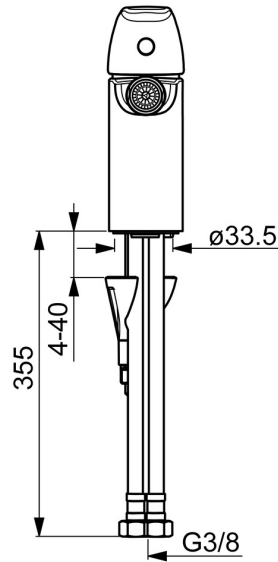

EAN: 4057304003097  
[static.hansa.com/45073283](http://static.hansa.com/45073283)

- Bidet
- Single-lever
- Deck mounted
- Chrome
- Fixed spout
- PCA® - constant flow rate regardless of pressure variations, Ball joint, Standard aerator
- Hot/Cold symbols, Single operating lever/handle
- Pop-up waste with draw-rod
- Limitation option for maximum temperature and flow-rate, Adjustable hot water stop (included, retrofittable)
- $\varnothing$  40 mm ceramic cartridge for flow and temperature control
- Flexible inlet pipes
- 3S-installation system for safe and simple mounting, Inner body made of DZR brass

### Technical properties

DN-size (nominal dimension) **DN15**  
 Hot water supply **max. +70°C**  
 Working pressure **0.5-10 bar**  
 Connection size **G3/8**  
 Projection **106 mm**  
 Backflow prevention (EN1717) **AA**  
 Material **Brass**

### SP45073283

	Name	Code
01	Lever	59914453
02	Covering cap	59914478
03	Tightening nut, M42x1.5, SW 38	59914128
04	Cartridge, 4.0 Classic	59914129
05	Ball joint for bidet faucet	59910952
06	Aerator, M24x1, 6 l/min	59914476
07	Bottom seal	59914591
08	Fixing screw, M8x1, L=130	59914474
09	Fixing set	59914475
N.I.	Pop-up waste, (2019-)	59914764

### SP0034D

	Name	Code
01	Gasket, 57x8.5x1.5	59911456
02	Plug for pop-up waste, d 63 mm	59902021
03	O-ring	59905077
04	Form sealing	59905078
05	Pop-up operating rod	59914477
06	Swivel joint	59904624
07	Lever for pop-up waste	59904622