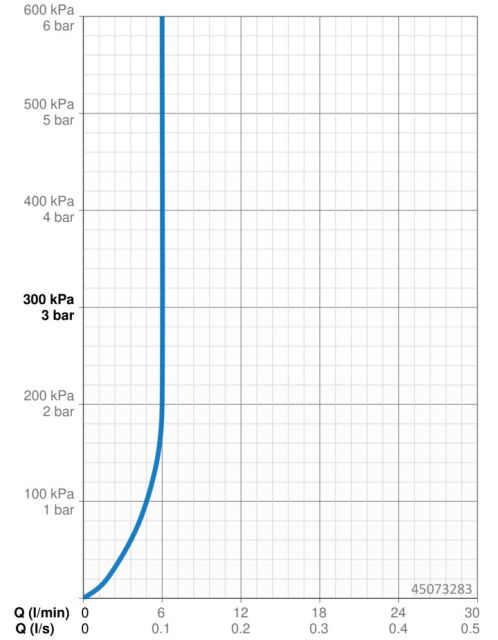

Technical data

Flow properties

Flow-rate at 3 bar (with flow controller) **6.0 l/min**

Technical properties

DN-size (nominal dimension) **DN15**
Hot water supply **max. +70°C**
Working pressure **0.5-10 bar**
Connection size **G3/8**
Projection **106 mm**
Backflow prevention (EN1717) **AA**
Material **Brass**

Regulations

EN standard **EN 817**
Noise class **I (ISO 3822)**

Approvals and Declarations

KIWA **K6116/08**
DVGW **DW-6506CS0580**
ABP **P-IX 29684/IA**
Declaration of conformity **DoC**
EPD **S-P-06391**