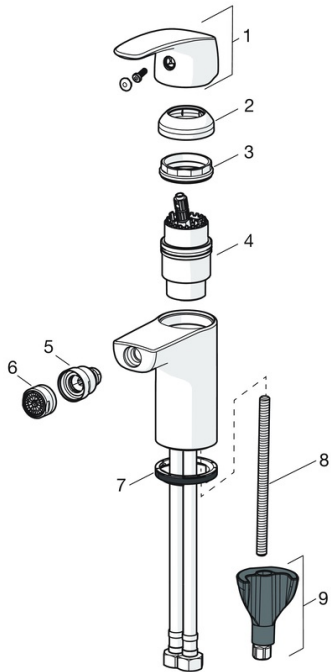

EAN: 4057304003097  
[static.hansa.com/45073283](http://static.hansa.com/45073283)

- Bidet
- Single-lever
- Deck mounted
- Chrome
- Fixed spout
- PCA® - constant flow rate regardless of pressure variations, Ball joint, Standard aerator
- Hot/Cold symbols, Single operating lever/handle
- Pop-up waste with draw-rod
- Limitation option for maximum temperature and flow-rate, Adjustable hot water stop (included, retrofittable)
- $\varnothing$  40 mm ceramic cartridge for flow and temperature control
- Flexible inlet pipes
- 3S-installation system for safe and simple mounting, Inner body made of DZR brass

### Technical properties

DN-size (nominal dimension) **DN15**  
 Hot water supply **max. +70°C**  
 Working pressure **0.5-10 bar**  
 Connection size **G3/8**  
 Projection **106 mm**  
 Backflow prevention (EN1717) **AA**  
 Material **Brass**

### SP45073283

	Name	Code
01	Lever	59914453
02	Covering cap	59914478
03	Tightening nut, M42x1.5, SW 38	59914128
04	Cartridge, 4.0 Classic	59914129
05	Ball joint for bidet faucet	59910952
06	Aerator, M24x1, 6 l/min	59914476
07	Bottom seal	59914591
08	Fixing screw, M8x1, L=130	59914474
09	Fixing set	59914475
N.I.	Pop-up waste, (2019-)	59914764

### SP0034D

	Name	Code
01	Gasket, 57x8.5x1.5	59911456
02	Plug for pop-up waste, d 63 mm	59902021
03	O-ring	59905077
04	Form sealing	59905078
05	Pop-up operating rod	59914477
06	Swivel joint	59904624
07	Lever for pop-up waste	59904622