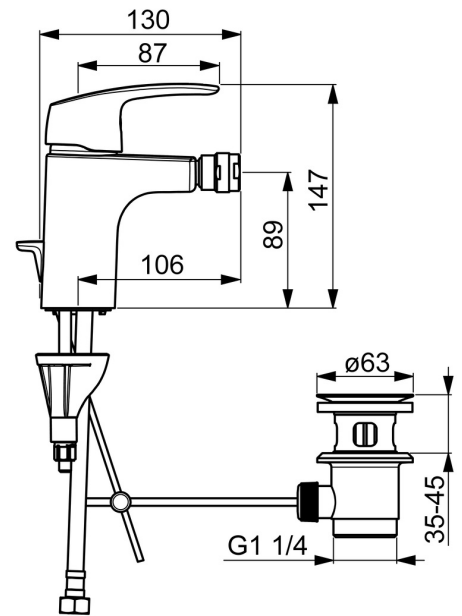

EAN: 4057304003097  
[static.hansa.com/45073283](http://static.hansa.com/45073283)

- Bidet
- Single-lever
- Deck mounted
- Chrome
- Fixed spout
- PCA® - constant flow rate regardless of pressure variations, Ball joint, Standard aerator
- Hot/Cold symbols, Single operating lever/handle
- Pop-up waste with draw-rod
- Limitation option for maximum temperature and flow-rate, Adjustable hot water stop (included, retrofittable)
- $\varnothing$  40 mm ceramic cartridge for flow and temperature control
- Flexible inlet pipes
- 3S-installation system for safe and simple mounting, Inner body made of DZR brass

### Technical properties

DN-size (nominal dimension) **DN15**  
 Hot water supply **max. +70°C**  
 Working pressure **0.5-10 bar**  
 Connection size **G3/8**  
 Projection **106 mm**  
 Backflow prevention (EN1717) **AA**  
 Material **Brass**

### SP45073283

	Name	Code
01	Lever	59914453
02	Covering cap	59914478
03	Tightening nut, M42x1.5, SW 38	59914128
04	Cartridge, 4.0 Classic	59914129
05	Ball joint for bidet faucet	59910952
06	Aerator, M24x1, 6 l/min	59914476
07	Bottom seal	59914591
08	Fixing screw, M8x1, L=130	59914474
09	Fixing set	59914475
N.I.	Pop-up waste, (2019-)	59914764

### SP0034D

	Name	Code
01	Gasket, 57x8.5x1.5	59911456
02	Plug for pop-up waste, d 63 mm	59902021
03	O-ring	59905077
04	Form sealing	59905078
05	Pop-up operating rod	59914477
06	Swivel joint	59904624
07	Lever for pop-up waste	59904622