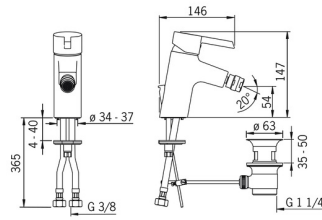

EAN: 4015474201620  
[static.hansa.com/45073203](https://static.hansa.com/45073203)

- Bidet
- Single-lever
- Deck mounted
- Chrome
- Fixed spout
- PCA® - constant flow rate regardless of pressure variations, Ball joint
- Hot/Cold symbols, Single operating lever/handle
- Pop-up waste with draw-rod
- Flexible inlet pipes
- Inner body made of DZR brass

### Technical properties

DN-size (nominal dimension) **DN15**  
 Hot water supply **max. +70°C**  
 Working pressure **0.5-10 bar**  
 Connection size **G3/8**  
 Projection **105 mm**  
 Backflow prevention (EN1717) **AA**  
 Material **Brass**