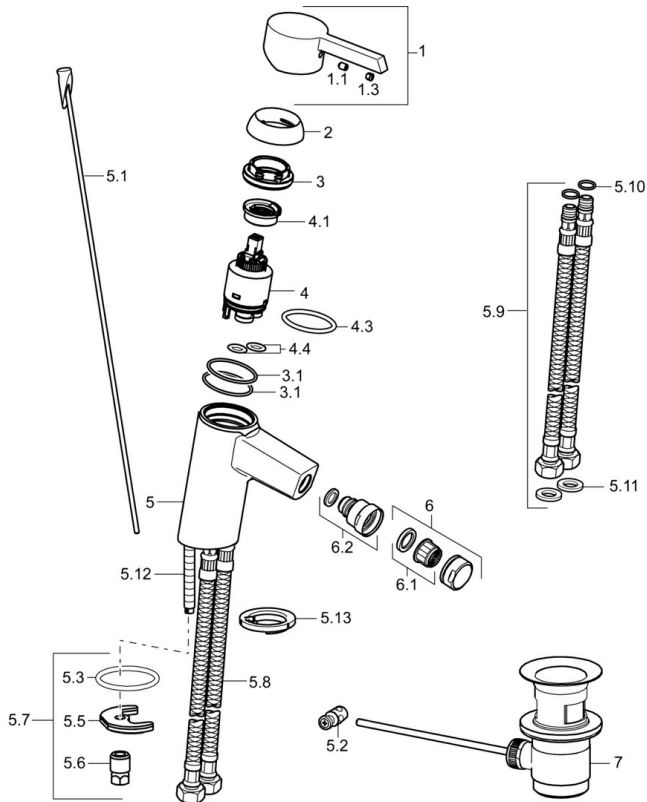

EAN: 4015474201620  
[static.hansa.com/45073203](https://static.hansa.com/45073203)

- Bidet
- Single-lever
- Deck mounted
- Chrome
- Fixed spout
- PCA® - constant flow rate regardless of pressure variations, Ball joint
- Hot/Cold symbols, Single operating lever/handle
- Pop-up waste with draw-rod
- Flexible inlet pipes
- Inner body made of DZR brass

### Technical properties

DN-size (nominal dimension) **DN15**  
 Hot water supply **max. +70°C**  
 Working pressure **0.5-10 bar**  
 Connection size **G3/8**  
 Projection **105 mm**  
 Backflow prevention (EN1717) **AA**  
 Material **Brass**

## Spare parts

### SP45073203

	Name	Code
1	Lever	59913586
1.1	Screw, M5x8, SW2.5	59904755
1.3	Symbol plug Grey	59912112
2	Covering cap, 33x3 mm	59912504
3	Tightening nut, M40x1	1003409V
3.1	O-ring, d 38x2	59913212
4	Cartridge, 3.5 Eco	59912324
4	Cartridge, 3.5 Classic	59913075
4.1	Temperature adjustment limiter	59912325
4.3	O-ring, d 28.24x2.62 Discontinued	59912590
4.4	O-ring, d 10.10x1.60 Discontinued	59905072
5.1	Pop-up operating rod	59913587
5.2	Swivel joint	59904624
5.3	O-ring, d 36.09x d 3.53	59913396
5.5	Fixing plate	59904765
5.6	Screw, M8x1, SW13	59904766
5.7	Fixing set	59910749
5.8	Flexible pipe, L=430, G3/8-M10x1 RH Discontinued	59913213
5.9	Flexible pipe, L=430, G3/8-M10x1	59912515
5.10	O-ring, d 7.65x1.78	59902337
5.11	Gasket, 9.5x14.4x2	59912551
5.12	Fixing screw, M8x1, L=140	59912474
5.13	Base plate	59913211
6	Aerator, M24x1, 6 l/min	59913727
6.2	Ball joint for bidet faucet	59910952
7	Pop-up waste	59904620
N.I.	Key, SW30/34	59912108