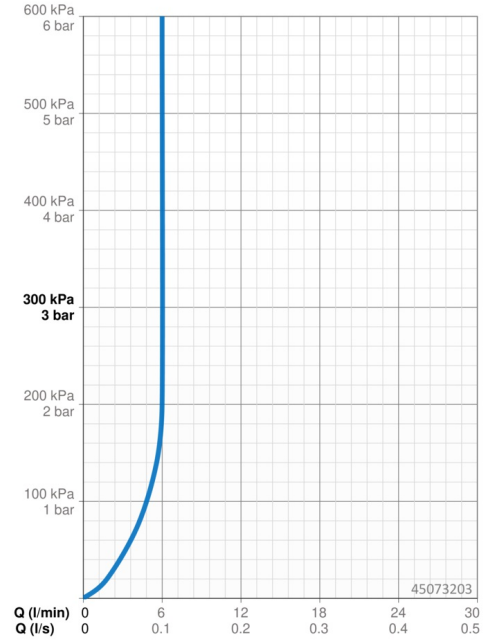

Technical data

Flow properties

Flow-rate at 3 bar (with flow controller) **6.0 l/min**

Technical properties

DN-size (nominal dimension) **DN15**
Hot water supply **max. +70°C**
Working pressure **0.5-10 bar**
Connection size **G3/8**
Projection **105 mm**
Backflow prevention (EN1717) **AA**
Material **Brass**

Regulations

EN standard **EN 817**