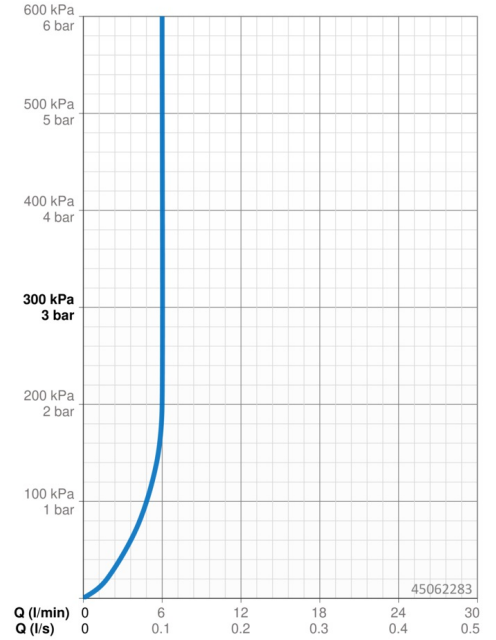

Technical data

Flow properties

Flow-rate at 3 bar (with flow controller) **6.0 l/min**

Technical properties

DN-size (nominal dimension) **DN15**
Hot water supply **max. +70°C**
Working pressure **0.5-10 bar**
Connection size **G3/8**
Projection **107 mm**
Backflow prevention (EN1717) **AA**
Material **Brass**

Regulations

EN standard **EN 817**
Noise class **I (ISO 3822)**

Approvals and Declarations

KIWA **K6116/08**
DVGW **DW-6506CS0580**
ABP **P-IX 29684/IA**
Declaration of conformity **DoC**
EPD **S-P-06391**