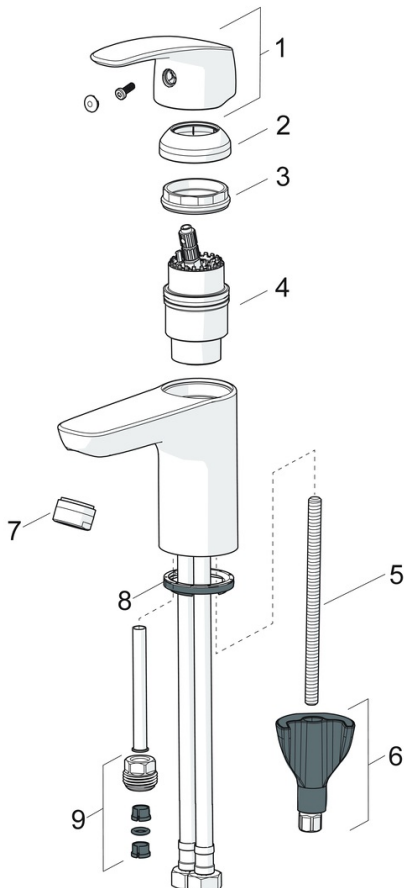

EAN: 4057304003066
static.hansa.com/45062283

- Washbasin
- Single-lever
- Deck mounted
- Chrome
- Fixed spout
- PCA® - constant flow rate regardless of pressure variations, Standard aerator
- Hot/Cold symbols, Single operating lever/handle
- Limitation option for maximum temperature and flow-rate, Adjustable hot water stop (included, retrofittable)
- ø 40 mm ceramic cartridge for flow and temperature control
- Flexible inlet pipes
- 3S-installation system for safe and simple mounting, Inner body made of DZR brass
- Without pop-up waste, Without draw-rod opening
- grease without Silicon

Technical data

Flow properties

Flow-rate at 3 bar (with flow controller) **6.0 l/min**

Technical properties

DN-size (nominal dimension) **DN15**
 Hot water supply **max. +70°C**
 Working pressure **0.5-10 bar**
 Connection size **G3/8**
 Projection **107 mm**
 Backflow prevention (EN1717) **AA**
 Material **Brass**

Spare parts

SP45052283

	Name	Code
01	Lever	59914453
02	Covering cap	59914478
03	Tightening nut, M42x1.5, SW 38	59914128
04	Cartridge, 4.0 Classic	59914129
05	Fixing screw, M8x1, L=130	59914474
06	Fixing set	59914475
07	Aerator, M24x1, 6 l/min	59914476
08	Bottom seal	59914591
09	Nipple Discontinued	59914133
N.I.	Flexible pipe, L=375, G3/8-M10x1	59914188
N.I.	Pop-up waste, (2019-)	59914764