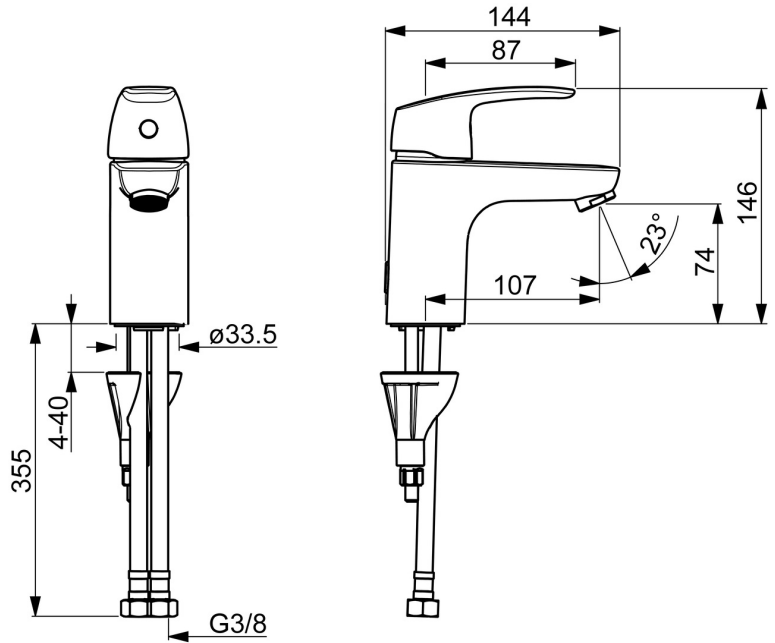

EAN: 4057304003066
static.hansa.com/45062283

- Washbasin
- Single-lever
- Deck mounted
- Chrome
- Fixed spout
- PCA® - constant flow rate regardless of pressure variations, Standard aerator
- Hot/Cold symbols, Single operating lever/handle
- Limitation option for maximum temperature and flow-rate, Adjustable hot water stop (included, retrofittable)
- ø 40 mm ceramic cartridge for flow and temperature control
- Flexible inlet pipes
- 3S-installation system for safe and simple mounting, Inner body made of DZR brass
- Without pop-up waste, Without draw-rod opening
- grease without Silicon

Technical data

Flow properties

Flow-rate at 3 bar (with flow controller) **6.0 l/min**

Technical properties

DN-size (nominal dimension) **DN15**
 Hot water supply **max. +70°C**
 Working pressure **0.5-10 bar**
 Connection size **G3/8**
 Projection **107 mm**
 Backflow prevention (EN1717) **AA**
 Material **Brass**

Spare parts

SP45052283

	Name	Code
01	Lever	59914453
02	Covering cap	59914478
03	Tightening nut, M42x1.5, SW 38	59914128
04	Cartridge, 4.0 Classic	59914129
05	Fixing screw, M8x1, L=130	59914474
06	Fixing set	59914475
07	Aerator, M24x1, 6 l/min	59914476
08	Bottom seal	59914591
09	Nipple Discontinued	59914133
N.I.	Flexible pipe, L=375, G3/8-M10x1	59914188
N.I.	Pop-up waste, (2019-)	59914764