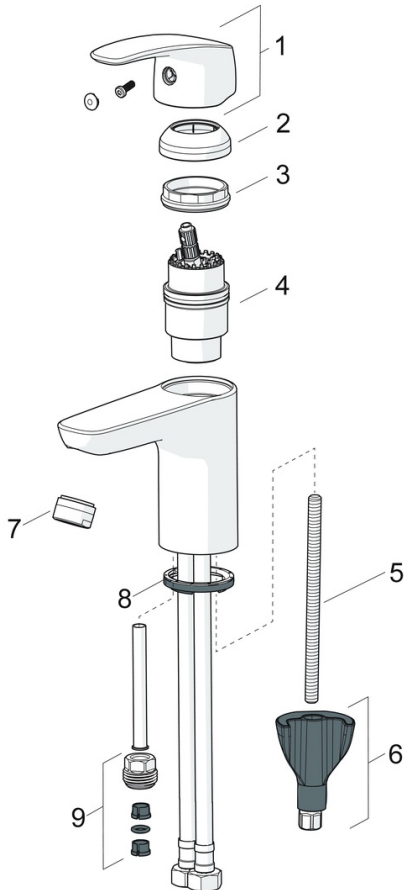

EAN: 4057304003080
static.hansa.com/45052283

- Washbasin
- Single-lever, Bidetta
- Deck mounted
- Chrome
- Fixed spout
- PCA® - constant flow rate regardless of pressure variations, Standard aerator
- Hot/Cold symbols, Single operating lever/handle
- Hand shower, Shower holder, Shower hose (1750 mm)
- Bidetta hand shower
- Limitation option for maximum temperature and flow-rate
- ø 40 mm ceramic cartridge for flow and temperature control
- Flexible inlet pipes
- 3S-installation system for safe and simple mounting, Inner body made of DZR brass
- Without pop-up waste
- protected against back-flow in domestic use (according to DIN EN 1717) grease without Silicon
- 1 spray function

Technical data

Flow properties

Flow-rate at 3 bar	9.0 l/min
Flow-rate at 3 bar (with flow controller)	6.0 l/min

Technical properties

DN-size (nominal dimension)	DN15
Hot water supply	max. +70°C
Working pressure	0.5-10 bar
Connection size	G3/8
Projection	107 mm
Backflow prevention (EN1717)	HC
Material	Brass

Regulations

EN standard	EN 817, EN 1113
-------------	------------------------

Approvals and Declarations

Declaration of conformity	DoC
EPD	S-P-06391

Spare parts

SP45052283

	Name	Code
01	Lever	59914453
02	Covering cap	59914478
03	Tightening nut, M42x1.5, SW 38	59914128
04	Cartridge, 4.0 Classic	59914129
05	Fixing screw, M8x1, L=130	59914474
06	Fixing set	59914475
07	Aerator, M24x1, 6 l/min	59914476
08	Bottom seal	59914591
09	Nipple Discontinued	59914133
N.I.	Flexible pipe, L=375, G3/8-M10x1	59914188
N.I.	Pop-up waste, (2019-)	59914764