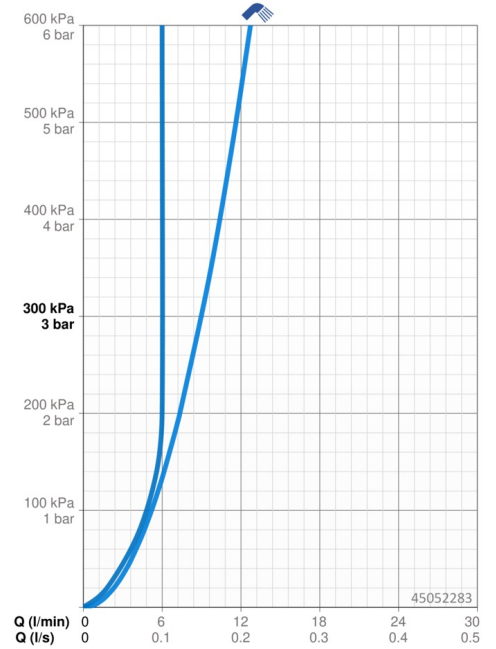

Technical data

Flow properties

Flow-rate at 3 bar	9.0 l/min
Flow-rate at 3 bar (with flow controller)	6.0 l/min

Technical properties

DN-size (nominal dimension)	DN15
Hot water supply	max. +70°C
Working pressure	0.5-10 bar
Connection size	G3/8
Projection	107 mm
Backflow prevention (EN1717)	HC
Material	Brass

Regulations

EN standard	EN 817, EN 1113

Approvals and Declarations

Declaration of conformity	DoC
EPD	S-P-06391