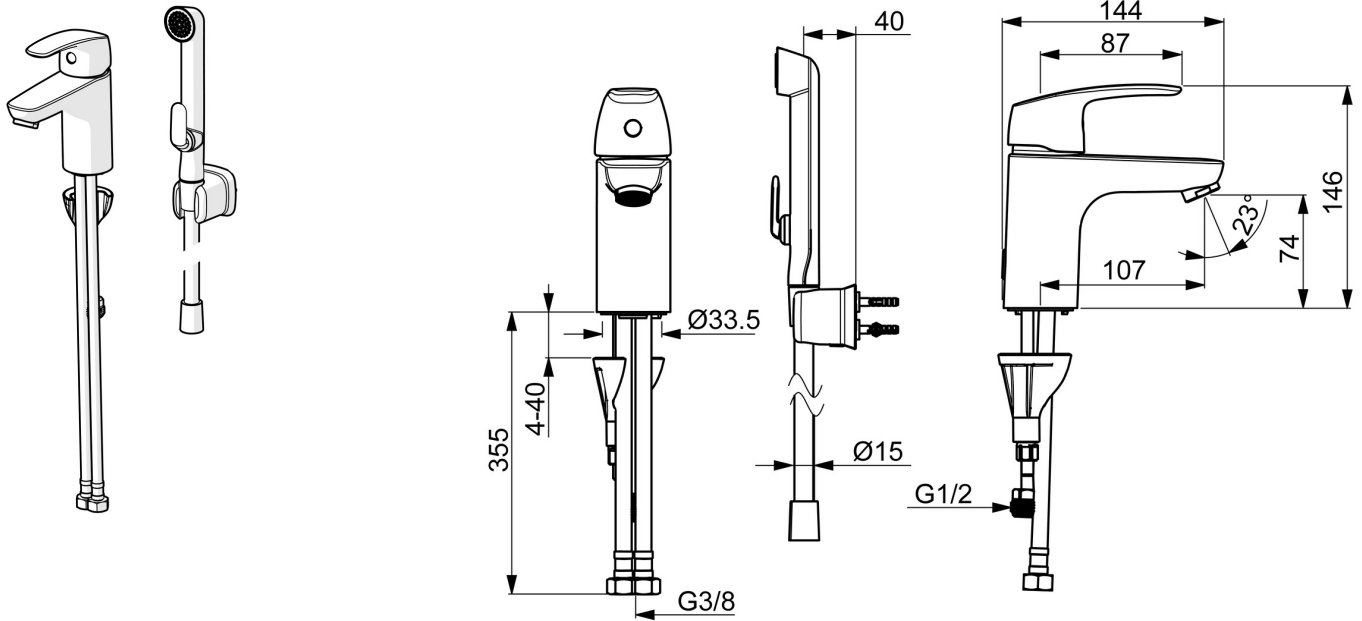

EAN: 4057304003080
static.hansa.com/45052283

- Washbasin
- Single-lever, Bidetta
- Deck mounted
- Chrome
- Fixed spout
- PCA® - constant flow rate regardless of pressure variations, Standard aerator
- Hot/Cold symbols, Single operating lever/handle
- Hand shower, Shower holder, Shower hose (1750 mm)
- Bidetta hand shower
- Limitation option for maximum temperature and flow-rate
- ø 40 mm ceramic cartridge for flow and temperature control
- Flexible inlet pipes
- 3S-installation system for safe and simple mounting, Inner body made of DZR brass
- Without pop-up waste
- protected against back-flow in domestic use (according to DIN EN 1717) grease without Silicon
- 1 spray function

Technical data

Flow properties

Flow-rate at 3 bar	9.0 l/min
Flow-rate at 3 bar (with flow controller)	6.0 l/min

Technical properties

DN-size (nominal dimension)	DN15
Hot water supply	max. +70°C
Working pressure	0.5-10 bar
Connection size	G3/8
Projection	107 mm
Backflow prevention (EN1717)	HC
Material	Brass

Regulations

EN standard	EN 817, EN 1113
-------------	------------------------

Approvals and Declarations

Declaration of conformity	DoC
EPD	S-P-06391

Spare parts

SP45052283

	Name	Code
01	Lever	59914453
02	Covering cap	59914478
03	Tightening nut, M42x1.5, SW 38	59914128
04	Cartridge, 4.0 Classic	59914129
05	Fixing screw, M8x1, L=130	59914474
06	Fixing set	59914475
07	Aerator, M24x1, 6 l/min	59914476
08	Bottom seal	59914591
09	Nipple Discontinued	59914133
N.I.	Flexible pipe, L=375, G3/8-M10x1	59914188
N.I.	Pop-up waste, (2019-)	59914764