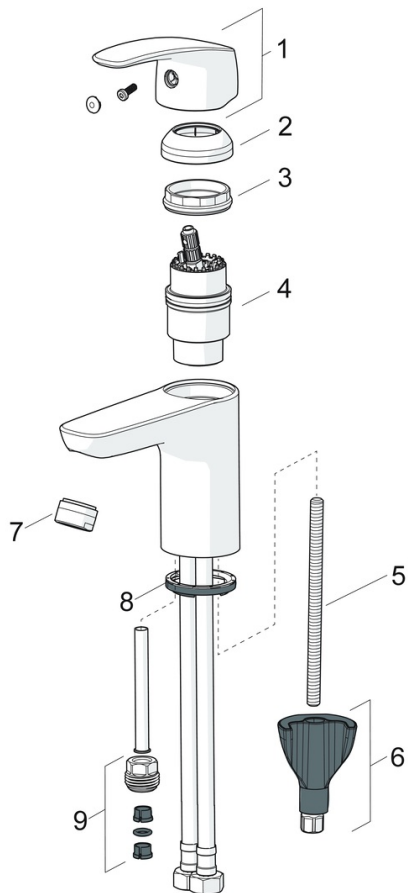

EAN: 4057304003035  
[static.hansa.com/45042283](https://static.hansa.com/45042283)

- Washbasin
- Single-lever
- Deck mounted
- Chrome
- Fixed spout
- PCA® - constant flow rate regardless of pressure variations, Standard aerator
- Hot/Cold symbols, Single operating lever/handle
- Pop-up waste with draw-rod
- Limitation option for maximum temperature and flow-rate, Adjustable hot water stop (included, retrofittable)
- $\varnothing$  40 mm ceramic cartridge for flow and temperature control
- Flexible inlet pipes
- 3S-installation system for safe and simple mounting, Inner body made of DZR brass
- grease without Silicon

### Technical properties

DN-size (nominal dimension) **DN15**  
 Hot water supply **max. +70°C**  
 Working pressure **0.5-10 bar**  
 Connection size **G3/8**  
 Projection **107 mm**  
 Backflow prevention (EN1717) **AA**  
 Material **Brass**

### SP45052283

	Name	Code
01	Lever	59914453
02	Covering cap	59914478
03	Tightening nut, M42x1.5, SW 38	59914128
04	Cartridge, 4.0 Classic	59914129
05	Fixing screw, M8x1, L=130	59914474
06	Fixing set	59914475
07	Aerator, M24x1, 6 l/min	59914476
08	Bottom seal	59914591
09	Nipple Discontinued	59914133
N.I.	Flexible pipe, L=375, G3/8-M10x1	59914188
N.I.	Pop-up waste, (2019-)	59914764

### SP0034D

	Name	Code
01	Gasket, 57x8.5x1.5	59911456
02	Plug for pop-up waste, d 63 mm	59902021
03	O-ring	59905077
04	Form sealing	59905078
05	Pop-up operating rod	59914477
06	Swivel joint	59904624
07	Lever for pop-up waste	59904622