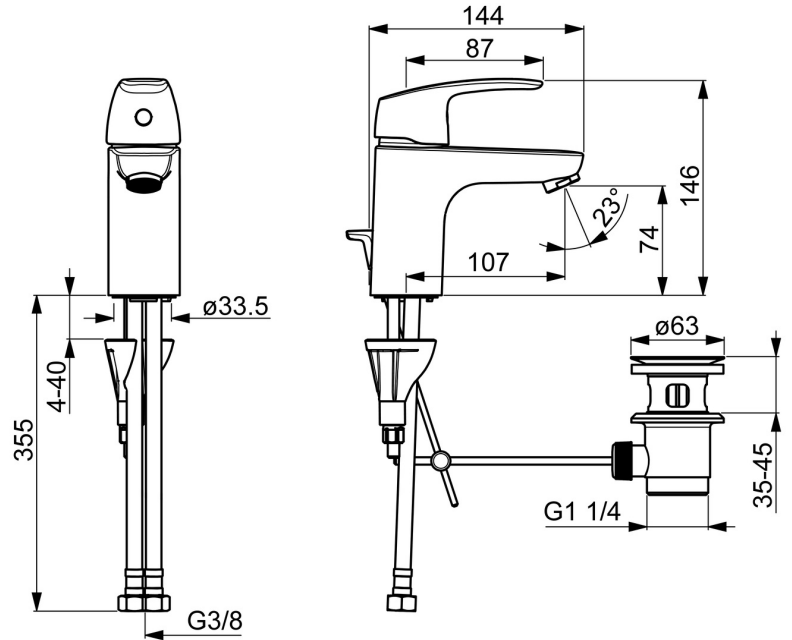

EAN: 4057304003035  
[static.hansa.com/45042283](https://static.hansa.com/45042283)

- Washbasin
- Single-lever
- Deck mounted
- Chrome
- Fixed spout
- PCA® - constant flow rate regardless of pressure variations, Standard aerator
- Hot/Cold symbols, Single operating lever/handle
- Pop-up waste with draw-rod
- Limitation option for maximum temperature and flow-rate, Adjustable hot water stop (included, retrofittable)
- $\varnothing$  40 mm ceramic cartridge for flow and temperature control
- Flexible inlet pipes
- 3S-installation system for safe and simple mounting, Inner body made of DZR brass
- grease without Silicon

### Technical properties

DN-size (nominal dimension) **DN15**  
 Hot water supply **max. +70°C**  
 Working pressure **0.5-10 bar**  
 Connection size **G3/8**  
 Projection **107 mm**  
 Backflow prevention (EN1717) **AA**  
 Material **Brass**

### SP45052283

	Name	Code
01	Lever	59914453
02	Covering cap	59914478
03	Tightening nut, M42x1.5, SW 38	59914128
04	Cartridge, 4.0 Classic	59914129
05	Fixing screw, M8x1, L=130	59914474
06	Fixing set	59914475
07	Aerator, M24x1, 6 l/min	59914476
08	Bottom seal	59914591
09	Nipple Discontinued	59914133
N.I.	Flexible pipe, L=375, G3/8-M10x1	59914188
N.I.	Pop-up waste, (2019-)	59914764

### SP0034D

	Name	Code
01	Gasket, 57x8.5x1.5	59911456
02	Plug for pop-up waste, d 63 mm	59902021
03	O-ring	59905077
04	Form sealing	59905078
05	Pop-up operating rod	59914477
06	Swivel joint	59904624
07	Lever for pop-up waste	59904622