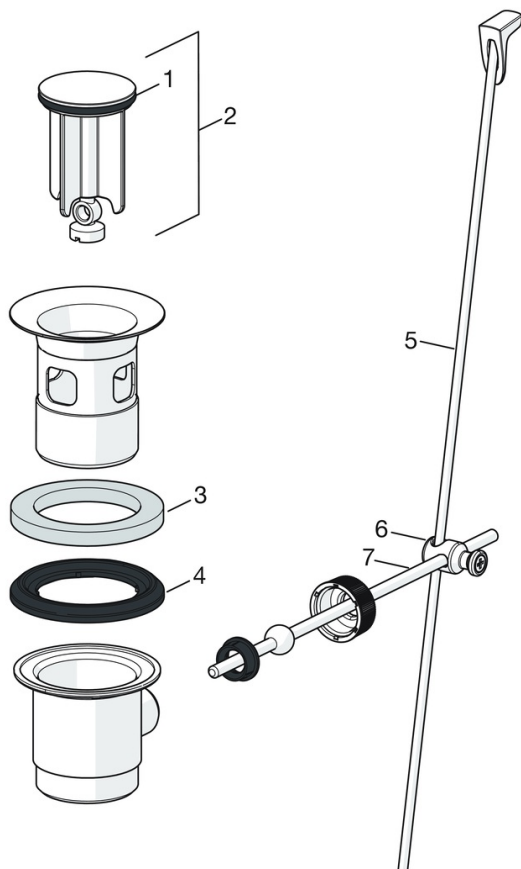

EAN: 4057304003035  
[static.hansa.com/45042283](https://static.hansa.com/45042283)

- Washbasin
- Single-lever
- Deck mounted
- Chrome
- Fixed spout
- PCA® - constant flow rate regardless of pressure variations, Standard aerator
- Hot/Cold symbols, Single operating lever/handle
- Pop-up waste with draw-rod
- Limitation option for maximum temperature and flow-rate, Adjustable hot water stop (included, retrofittable)
- $\varnothing$  40 mm ceramic cartridge for flow and temperature control
- Flexible inlet pipes
- 3S-installation system for safe and simple mounting, Inner body made of DZR brass
- grease without Silicon

## Spare parts

### SP45052283

	Name	Code
01	Lever	59914453
02	Covering cap	59914478
03	Tightening nut, M42x1.5, SW 38	59914128
04	Cartridge, 4.0 Classic	59914129
05	Fixing screw, M8x1, L=130	59914474
06	Fixing set	59914475
07	Aerator, M24x1, 6 l/min	59914476
08	Bottom seal	59914591
09	Nipple Discontinued	59914133
N.I.	Flexible pipe, L=375, G3/8-M10x1	59914188
N.I.	Pop-up waste, (2019-)	59914764

### SP0034D

	Name	Code
01	Gasket, 57x8.5x1.5	59911456
02	Plug for pop-up waste, d 63 mm	59902021
03	O-ring	59905077
04	Form sealing	59905078
05	Pop-up operating rod	59914477
06	Swivel joint	59904624
07	Lever for pop-up waste	59904622