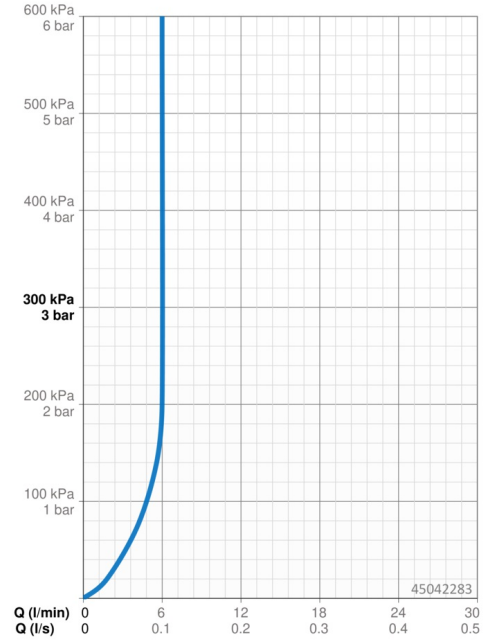

Technical data

Flow properties

Flow-rate at 3 bar (with flow controller) **6.0 l/min**

Technical properties

DN-size (nominal dimension) **DN15**
Hot water supply **max. +70°C**
Working pressure **0.5-10 bar**
Connection size **G3/8**
Projection **107 mm**
Backflow prevention (EN1717) **AA**
Material **Brass**

Regulations

EN standard **EN 817**
Noise class **I (ISO 3822)**

Approvals and Declarations

KIWA **K6116/08**
DVGW **DW-6506CS0580**
ABP **P-IX 29684/IA**
Declaration of conformity **DoC**
EPD **S-P-06391**