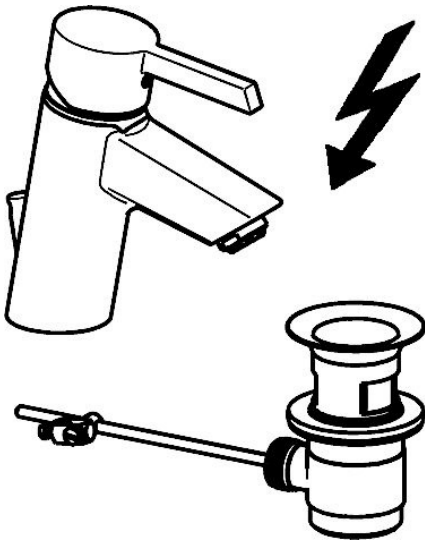

EAN: 4015474263819
static.hansa.com/45031103

- Washbasin
- Single-lever, Low pressure
- Deck mounted
- Chrome
- Fixed spout
- Laminar stream, Standard aerator
- Hot/Cold symbols, Single operating lever/handle
- Pop-up waste with draw-rod
- Copper inlet pipes
- Inner body made of DZR brass

Technical data

Technical properties

DN-size (nominal dimension)	DN15
Hot water supply	max. +80°C
Working pressure	0.5-5 bar
Connection size	Ø8
Projection	99 mm
Material	Brass

Regulations

EN standard	EN 817
-------------	---------------

Spare parts

SP45031103

	Name	Code
1	Lever	59913586
1.1	Screw, M5x8, SW2.5	59904755
1.3	Symbol plug Grey	59912112
2	Covering cap, 33x3 mm	59912504
3	Tightening nut, M40x1	1003409V
3.1	O-ring, d 38x2	59913212
4	Cartridge, 3.5 Eco	59912324
4	Cartridge, 3.5 Classic	59913075
4.1	Temperature adjustment limiter	59912325
4.3	O-ring, d 28.24x2.62 Discontinued	59912590
4.4	O-ring, d 10.10x1.60 Discontinued	59905072
5.1	Pop-up operating rod	59913587
5.2	Swivel joint	59904624
5.3	O-ring, d 36.09x d 3.53	59913396
5.5	Fixing plate	59904765
5.6	Screw, M8x1, SW13	59904766
5.7	Fixing set	59910749
5.8	Pipe Discontinued	59913398
5.9	Pipe, M8x1, L=560	59912806
5.10	O-ring, 6x1.4	59913266
5.11	Fixing screw, M8x1, L=140	59912474
5.12	Base plate	59913211
6	Aerator, M24x1 A, low pressure	59902692
6.1	Aerator, M22/24, ND	59901553
7	Pop-up waste	59904620
9	Fitting nut	59904969
9.1	Sealing kit, 14.9x8.5x1	59902352
9.2	Sealing kit, 10x8	59902272
9.3	Hose	59902151
N.I.	Key, SW30/34	59912108