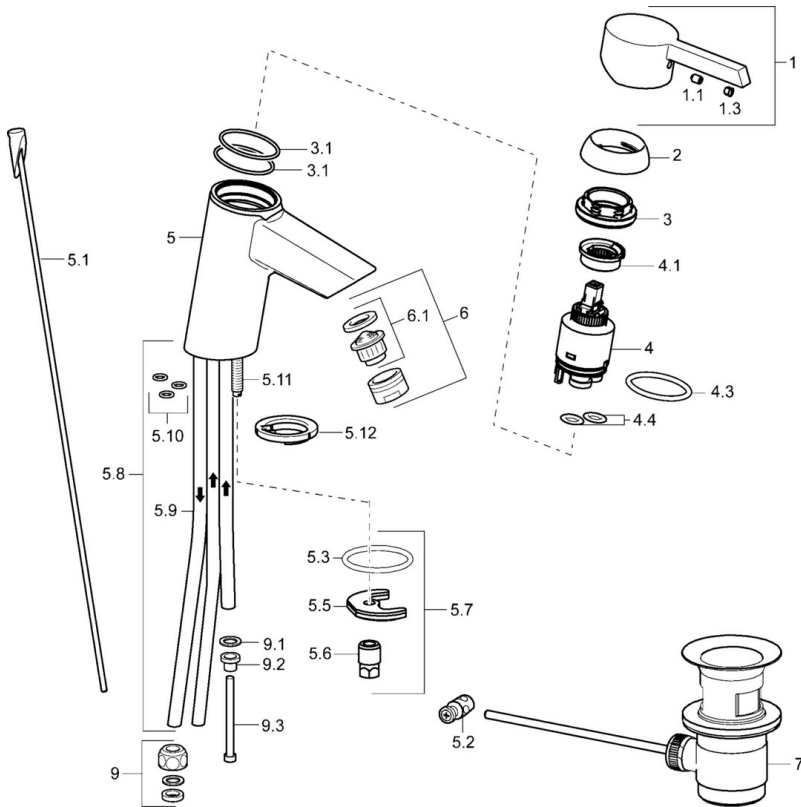

EAN: 4015474263819
static.hansa.com/45031103

- Washbasin
- Single-lever, Low pressure
- Deck mounted
- Chrome
- Fixed spout
- Laminar stream, Standard aerator
- Hot/Cold symbols, Single operating lever/handle
- Pop-up waste with draw-rod
- Copper inlet pipes
- Inner body made of DZR brass

Technical data

Technical properties

DN-size (nominal dimension)	DN15
Hot water supply	max. +80°C
Working pressure	0.5-5 bar
Connection size	Ø8
Projection	99 mm
Material	Brass

Regulations

EN standard	EN 817
-------------	---------------

Spare parts

SP45031103

	Name	Code
1	Lever	59913586
1.1	Screw, M5x8, SW2.5	59904755
1.3	Symbol plug Grey	59912112
2	Covering cap, 33x3 mm	59912504
3	Tightening nut, M40x1	1003409V
3.1	O-ring, d 38x2	59913212
4	Cartridge, 3.5 Eco	59912324
4	Cartridge, 3.5 Classic	59913075
4.1	Temperature adjustment limiter	59912325
4.3	O-ring, d 28.24x2.62 Discontinued	59912590
4.4	O-ring, d 10.10x1.60 Discontinued	59905072
5.1	Pop-up operating rod	59913587
5.2	Swivel joint	59904624
5.3	O-ring, d 36.09x d 3.53	59913396
5.5	Fixing plate	59904765
5.6	Screw, M8x1, SW13	59904766
5.7	Fixing set	59910749
5.8	Pipe Discontinued	59913398
5.9	Pipe, M8x1, L=560	59912806
5.10	O-ring, 6x1.4	59913266
5.11	Fixing screw, M8x1, L=140	59912474
5.12	Base plate	59913211
6	Aerator, M24x1 A, low pressure	59902692
6.1	Aerator, M22/24, ND	59901553
7	Pop-up waste	59904620
9	Fitting nut	59904969
9.1	Sealing kit, 14.9x8.5x1	59902352
9.2	Sealing kit, 10x8	59902272
9.3	Hose	59902151
N.I.	Key, SW30/34	59912108