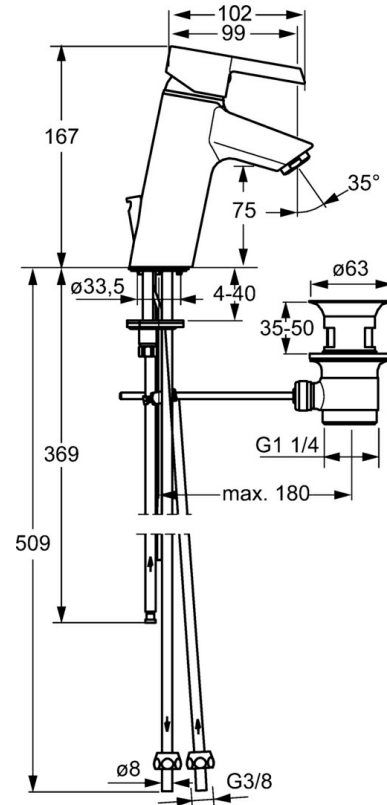

EAN: 4015474263819
static.hansa.com/45031103

- Washbasin
- Single-lever, Low pressure
- Deck mounted
- Chrome
- Fixed spout
- Laminar stream, Standard aerator
- Hot/Cold symbols, Single operating lever/handle
- Pop-up waste with draw-rod
- Copper inlet pipes
- Inner body made of DZR brass

Technical data

Technical properties

DN-size (nominal dimension)	DN15
Hot water supply	max. +80°C
Working pressure	0.5-5 bar
Connection size	Ø8
Projection	99 mm
Material	Brass

Regulations

EN standard	EN 817
-------------	---------------

Spare parts

SP45031103

	Name	Code
1	Lever	59913586
1.1	Screw, M5x8, SW2.5	59904755
1.3	Symbol plug Grey	59912112
2	Covering cap, 33x3 mm	59912504
3	Tightening nut, M40x1	1003409V
3.1	O-ring, d 38x2	59913212
4	Cartridge, 3.5 Eco	59912324
4	Cartridge, 3.5 Classic	59913075
4.1	Temperature adjustment limiter	59912325
4.3	O-ring, d 28.24x2.62 Discontinued	59912590
4.4	O-ring, d 10.10x1.60 Discontinued	59905072
5.1	Pop-up operating rod	59913587
5.2	Swivel joint	59904624
5.3	O-ring, d 36.09x d 3.53	59913396
5.5	Fixing plate	59904765
5.6	Screw, M8x1, SW13	59904766
5.7	Fixing set	59910749
5.8	Pipe Discontinued	59913398
5.9	Pipe, M8x1, L=560	59912806
5.10	O-ring, 6x1.4	59913266
5.11	Fixing screw, M8x1, L=140	59912474
5.12	Base plate	59913211
6	Aerator, M24x1 A, low pressure	59902692
6.1	Aerator, M22/24, ND	59901553
7	Pop-up waste	59904620
9	Fitting nut	59904969
9.1	Sealing kit, 14.9x8.5x1	59902352
9.2	Sealing kit, 10x8	59902272
9.3	Hose	59902151
N.I.	Key, SW30/34	59912108