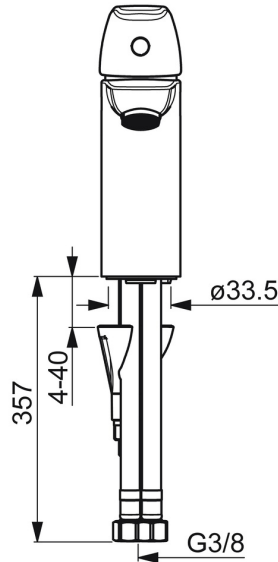

EAN: 4057304003073
static.hansa.com/45022283

- Washbasin
- Single-lever
- Deck mounted
- Chrome
- Fixed spout
- PCA® - constant flow rate regardless of pressure variations, Standard aerator
- Hot/Cold symbols, Single operating lever/handle
- Limitation option for maximum temperature and flow-rate, Adjustable hot water stop (included, retrofittable)
- \varnothing 40 mm ceramic cartridge for flow and temperature control
- Flexible inlet pipes
- 3S-installation system for safe and simple mounting, Inner body made of DZR brass
- Without pop-up waste, Without draw-rod opening
- grease without Silicon

Technical data

Flow properties

Flow-rate at 3 bar (with flow controller) **6.0 l/min**

Technical properties

DN-size (nominal dimension) **DN15**
 Hot water supply **max. +70°C**
 Working pressure **0.5-10 bar**
 Connection size **G3/8**
 Projection **115 mm**
 Backflow prevention (EN1717) **AA**
 Material **Brass**

	Name	Code
01	Lever	59914453
02	Covering cap	59914478
03	Tightening nut, M42x1.5, SW 38	59914128
04	Cartridge, 4.0 Classic	59914129
05	Fixing screw, M8x1, L=130	59914474
06	Fixing set	59914475
07	Aerator, M24x1, 6 l/min	59914476
08	Bottom seal	59914591
09	Nipple Discontinued	59914133
N.I.	Flexible pipe, L=375, G3/8-M10x1	59914188
N.I.	Pop-up waste, (2019-)	59914764