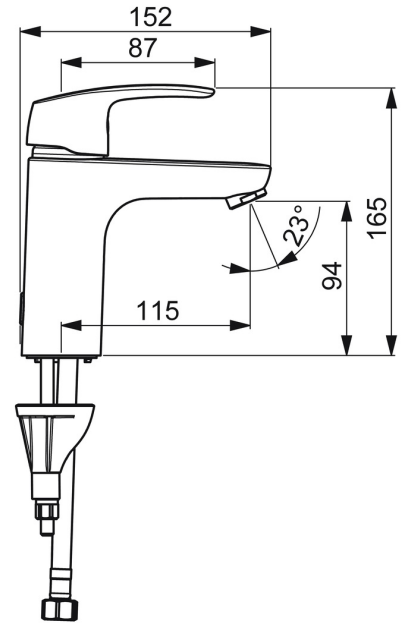

EAN: 4057304003073
static.hansa.com/45022283

- Washbasin
- Single-lever
- Deck mounted
- Chrome
- Fixed spout
- PCA® - constant flow rate regardless of pressure variations, Standard aerator
- Hot/Cold symbols, Single operating lever/handle
- Limitation option for maximum temperature and flow-rate, Adjustable hot water stop (included, retrofittable)
- \varnothing 40 mm ceramic cartridge for flow and temperature control
- Flexible inlet pipes
- 3S-installation system for safe and simple mounting, Inner body made of DZR brass
- Without pop-up waste, Without draw-rod opening
- grease without Silicon

Technical data

Flow properties

Flow-rate at 3 bar (with flow controller) **6.0 l/min**

Technical properties

DN-size (nominal dimension) **DN15**
 Hot water supply **max. +70°C**
 Working pressure **0.5-10 bar**
 Connection size **G3/8**
 Projection **115 mm**
 Backflow prevention (EN1717) **AA**
 Material **Brass**

	Name	Code
01	Lever	59914453
02	Covering cap	59914478
03	Tightening nut, M42x1.5, SW 38	59914128
04	Cartridge, 4.0 Classic	59914129
05	Fixing screw, M8x1, L=130	59914474
06	Fixing set	59914475
07	Aerator, M24x1, 6 l/min	59914476
08	Bottom seal	59914591
09	Nipple Discontinued	59914133
N.I.	Flexible pipe, L=375, G3/8-M10x1	59914188
N.I.	Pop-up waste, (2019-)	59914764