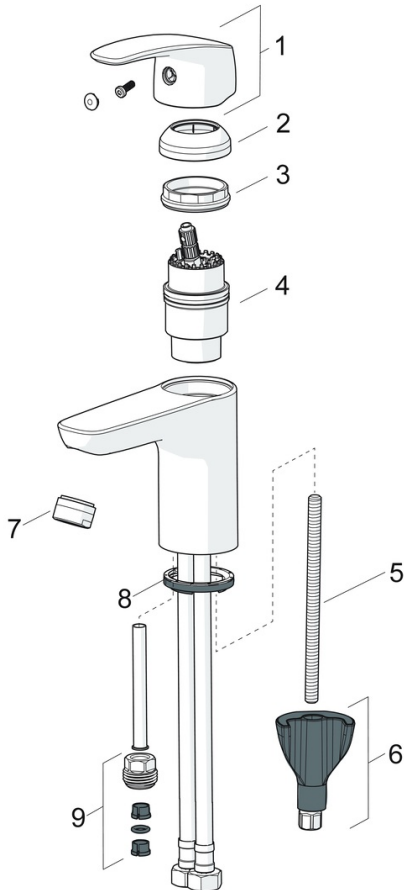

EAN: 4057304003073
static.hansa.com/45022283

- Washbasin
- Single-lever
- Deck mounted
- Chrome
- Fixed spout
- PCA® - constant flow rate regardless of pressure variations, Standard aerator
- Hot/Cold symbols, Single operating lever/handle
- Limitation option for maximum temperature and flow-rate, Adjustable hot water stop (included, retrofittable)
- \varnothing 40 mm ceramic cartridge for flow and temperature control
- Flexible inlet pipes
- 3S-installation system for safe and simple mounting, Inner body made of DZR brass
- Without pop-up waste, Without draw-rod opening
- grease without Silicon

Technical data

Flow properties

Flow-rate at 3 bar (with flow controller) **6.0 l/min**

Technical properties

DN-size (nominal dimension) **DN15**
 Hot water supply **max. +70°C**
 Working pressure **0.5-10 bar**
 Connection size **G3/8**
 Projection **115 mm**
 Backflow prevention (EN1717) **AA**
 Material **Brass**

Regulations

EN standard **EN 817**
 Noise class **I (ISO 3822)**

Approvals and Declarations

DVGW **DW-6506CS0580**
 ABP **P-IX 29684/IA**
 Declaration of conformity **DoC**
 EPD **S-P-06391**

Spare parts

SP45052283

	Name	Code
01	Lever	59914453
02	Covering cap	59914478
03	Tightening nut, M42x1.5, SW 38	59914128
04	Cartridge, 4.0 Classic	59914129
05	Fixing screw, M8x1, L=130	59914474
06	Fixing set	59914475
07	Aerator, M24x1, 6 l/min	59914476
08	Bottom seal	59914591
09	Nipple Discontinued	59914133
N.I.	Flexible pipe, L=375, G3/8-M10x1	59914188
N.I.	Pop-up waste, (2019-)	59914764