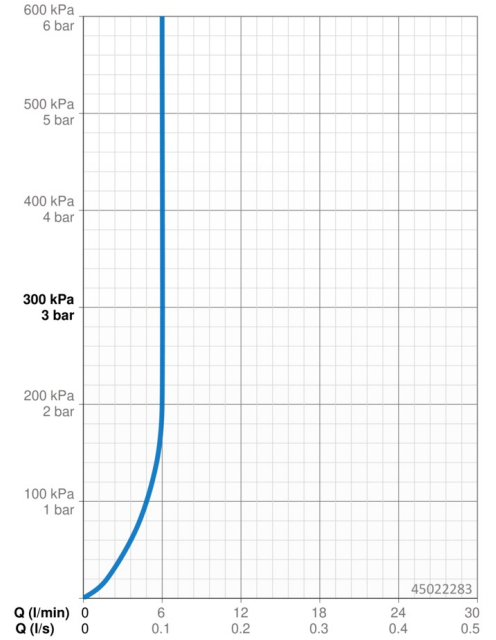

Technical data

Flow properties

Flow-rate at 3 bar (with flow controller) **6.0 l/min**

Technical properties

DN-size (nominal dimension) **DN15**
Hot water supply **max. +70°C**
Working pressure **0.5-10 bar**
Connection size **G3/8**
Projection **115 mm**
Backflow prevention (EN1717) **AA**
Material **Brass**

Regulations

EN standard **EN 817**
Noise class **I (ISO 3822)**

Approvals and Declarations

DVGW **DW-6506CS0580**
ABP **P-IX 29684/IA**
Declaration of conformity **DoC**
EPD **S-P-06391**