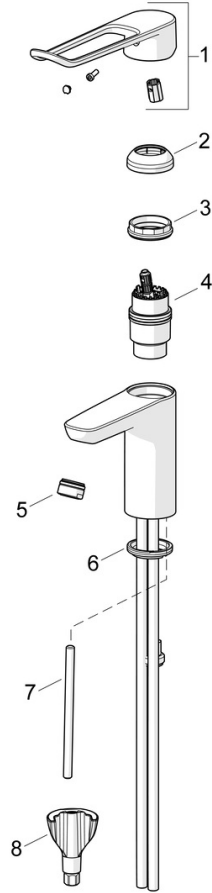

EAN: 4057304018862
static.hansa.com/45022185

HANSACLINICA washbasin faucet. Firm longer loop-lever (180 mm) offers good usability to all users and situations. Fixed spout with nickel-free water channels and laminar water flow. In-built limitation options for water temperature and maximum flow-rate. Connection pipes Cu \varnothing 10 mm.

- Washbasin
- Health & Care
- Single-lever
- Deck mounted
- Chrome
- Fixed spout
- Laminar stream
- Single operating lever/handle, Loop shape, Long shape, Hot/Cold symbols
- Limitation option for maximum temperature and flow-rate, Adjustable hot water stop (included, retrofittable)
- \varnothing 40 mm ceramic cartridge for flow and temperature control
- Copper inlet pipes
- Inner body made of DZR brass, Waterways without nickel coating, 3S-installation system for safe and simple mounting
- Without pop-up waste, Without draw-rod opening

Technical data

Flow properties

Flow-rate at 3 bar	12.4 l/min
Pressure loss with flow (0.1 l/s)	0.7 bar

Technical properties

DN-size (nominal dimension)	DN15
Hot water supply	max. +80°C
Working pressure	0.5-10 bar
Connection size	Ø 10 mm
Length / Height	180 mm
Projection	114 mm
Backflow prevention (EN1717)	AA
Material	Brass

Spare parts

SP45012185

	Name	Code
01	Long lever, L=180	45240005
02	Covering cap	59914478
03	Tightening nut, M42x1.5, SW 38	59914128
04	Cartridge, 4.0 Classic	59914129
05	Aerator, M24x1 STD PL HC A Laminar (2013-)	59914054
06	Bottom seal	59914591
07	Fixing screw, M8x1, L=130	59914474
08	Fixing set	59914475