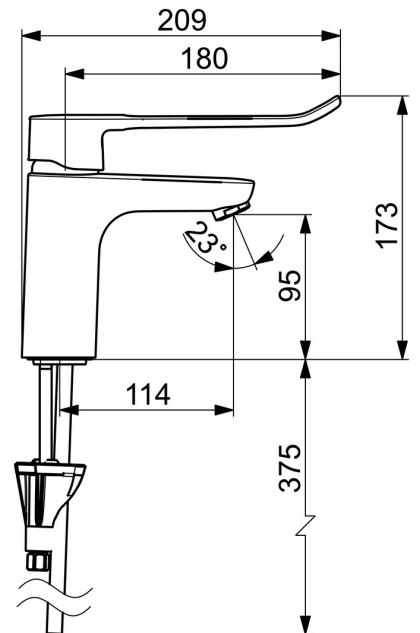

EAN: 4057304018862
static.hansa.com/45022185

HANSACLINICA washbasin faucet. Firm longer loop-lever (180 mm) offers good usability to all users and situations. Fixed spout with nickel-free water channels and laminar water flow. In-built limitation options for water temperature and maximum flow-rate. Connection pipes Cu \varnothing 10 mm.

- Washbasin
- Health & Care
- Single-lever
- Deck mounted
- Chrome
- Fixed spout
- Laminar stream
- Single operating lever/handle, Loop shape, Long shape, Hot/Cold symbols
- Limitation option for maximum temperature and flow-rate, Adjustable hot water stop (included, retrofittable)
- \varnothing 40 mm ceramic cartridge for flow and temperature control
- Copper inlet pipes
- Inner body made of DZR brass, Waterways without nickel coating, 3S-installation system for safe and simple mounting
- Without pop-up waste, Without draw-rod opening

Technical data

Flow properties

Flow-rate at 3 bar	12.4 l/min
Pressure loss with flow (0.1 l/s)	0.7 bar

Technical properties

DN-size (nominal dimension)	DN15
Hot water supply	max. +80°C
Working pressure	0.5-10 bar
Connection size	Ø 10 mm
Length / Height	180 mm
Projection	114 mm
Backflow prevention (EN1717)	AA
Material	Brass

Spare parts

SP45012185

	Name	Code
01	Long lever, L=180	45240005
02	Covering cap	59914478
03	Tightening nut, M42x1.5, SW 38	59914128
04	Cartridge, 4.0 Classic	59914129
05	Aerator, M24x1 STD PL HC A Laminar (2013-)	59914054
06	Bottom seal	59914591
07	Fixing screw, M8x1, L=130	59914474
08	Fixing set	59914475