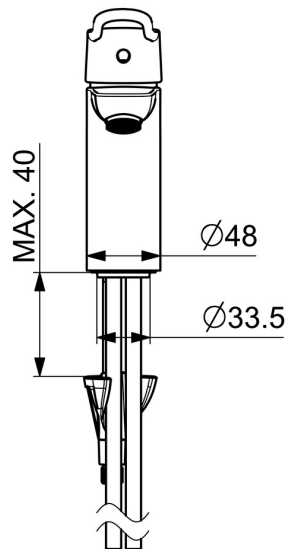

EAN: 4057304018862
static.hansa.com/45022185

HANSACLINICA washbasin faucet. Firm longer loop-lever (180 mm) offers good usability to all users and situations. Fixed spout with nickel-free water channels and laminar water flow. In-built limitation options for water temperature and maximum flow-rate. Connection pipes Cu \varnothing 10 mm.

- Washbasin
- Health & Care
- Single-lever
- Deck mounted
- Chrome
- Fixed spout
- Laminar stream
- Single operating lever/handle, Loop shape, Long shape, Hot/Cold symbols
- Limitation option for maximum temperature and flow-rate, Adjustable hot water stop (included, retrofittable)
- \varnothing 40 mm ceramic cartridge for flow and temperature control
- Copper inlet pipes
- Inner body made of DZR brass, Waterways without nickel coating, 3S-installation system for safe and simple mounting
- Without pop-up waste, Without draw-rod opening

Technical data

Flow properties

Flow-rate at 3 bar	12.4 l/min
Pressure loss with flow (0.1 l/s)	0.7 bar

Technical properties

DN-size (nominal dimension)	DN15
Hot water supply	max. +80°C
Working pressure	0.5-10 bar
Connection size	Ø 10 mm
Length / Height	180 mm
Projection	114 mm
Backflow prevention (EN1717)	AA
Material	Brass

Spare parts

SP45012185

	Name	Code
01	Long lever, L=180	45240005
02	Covering cap	59914478
03	Tightening nut, M42x1.5, SW 38	59914128
04	Cartridge, 4.0 Classic	59914129
05	Aerator, M24x1 STD PL HC A Laminar (2013-)	59914054
06	Bottom seal	59914591
07	Fixing screw, M8x1, L=130	59914474
08	Fixing set	59914475