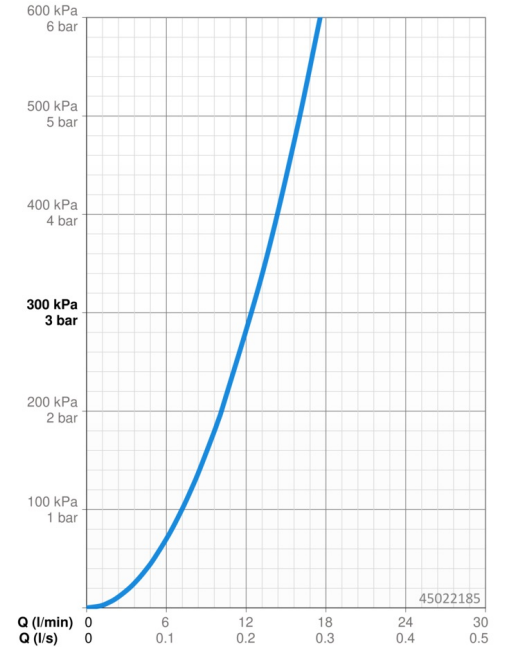

EAN: 4057304018862
static.hansa.com/45022185

HANSACLINICA washbasin faucet. Firm longer loop-lever (180 mm) offers good usability to all users and situations. Fixed spout with nickel-free water channels and laminar water flow. In-built limitation options for water temperature and maximum flow-rate. Connection pipes Cu \varnothing 10 mm.

- Washbasin
- Health & Care
- Single-lever
- Deck mounted
- Chrome
- Fixed spout
- Laminar stream
- Single operating lever/handle, Loop shape, Long shape, Hot/Cold symbols
- Limitation option for maximum temperature and flow-rate, Adjustable hot water stop (included, retrofittable)
- \varnothing 40 mm ceramic cartridge for flow and temperature control
- Copper inlet pipes
- Inner body made of DZR brass, Waterways without nickel coating, 3S-installation system for safe and simple mounting
- Without pop-up waste, Without draw-rod opening

Technical data

Flow properties

Flow-rate at 3 bar	12.4 l/min
Pressure loss with flow (0.1 l/s)	0.7 bar

Technical properties

DN-size (nominal dimension)	DN15
Hot water supply	max. +80°C
Working pressure	0.5-10 bar
Connection size	Ø 10 mm
Length / Height	180 mm
Projection	114 mm
Backflow prevention (EN1717)	AA
Material	Brass

Regulations

EN standard	EN 817
Noise class	I (ISO 3822)

Approvals and Declarations

DVGW	DW-6506DL0556
ABP	P-IX 29684/IA
Declaration of conformity	DoC
EPD	S-P-06391

Sustainability

EPD module A1 (kg CO2 eq.)	8,17
EPD module A2 (kg CO2 eq.)	0,39
EPD module A3 (kg CO2 eq.)	0,77
EPD module A1-A3 (kg CO2 eq.)	9,34
EPD module A4 (kg CO2 eq.)	0,26
EPD module B7 (kg CO2 eq.)	3837,78
EPD module C2 (kg CO2 eq.)	0,02
EPD module C3 (kg CO2 eq.)	0,02
EPD module C4 (kg CO2 eq.)	0,07
EPD module D (kg CO2 eq.)	-6,64