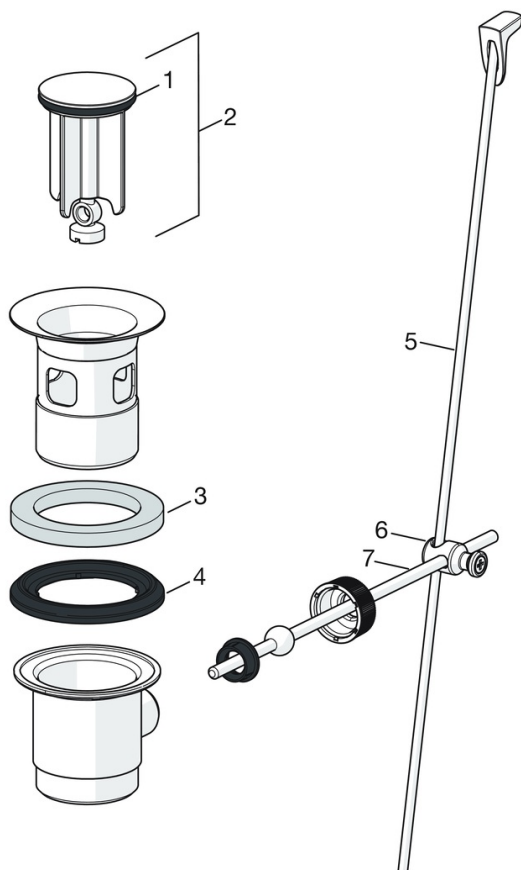

EAN: 4057304005596  
[static.hansa.com/45012283](http://static.hansa.com/45012283)

- Washbasin
- Single-lever
- Deck mounted
- Chrome
- Fixed spout
- PCA® - constant flow rate regardless of pressure variations, Standard aerator
- Hot/Cold symbols, Single operating lever/handle
- Pop-up waste with draw-rod
- Limitation option for maximum temperature and flow-rate, Adjustable hot water stop (included, retrofittable)
- $\varnothing$  40 mm ceramic cartridge for flow and temperature control
- Flexible inlet pipes
- 3S-installation system for safe and simple mounting, Inner body made of DZR brass
- grease without Silicon

### Technical properties

DN-size (nominal dimension) **DN15**  
 Hot water supply **max. +70°C**  
 Working pressure **0.5-10 bar**  
 Connection size **G3/8**  
 Projection **115 mm**  
 Backflow prevention (EN1717) **AA**  
 Material **Brass**

### SP0034D

	Name	Code
01	Gasket, 57x8.5x1.5	59911456
02	Plug for pop-up waste, d 63 mm	59902021
03	O-ring	59905077
04	Form sealing	59905078
05	Pop-up operating rod	59914477
06	Swivel joint	59904624
07	Lever for pop-up waste	59904622

### SP45052283

	Name	Code
01	Lever	59914453
02	Covering cap	59914478
03	Tightening nut, M42x1.5, SW 38	59914128
04	Cartridge, 4.0 Classic	59914129
05	Fixing screw, M8x1, L=130	59914474
06	Fixing set	59914475
07	Aerator, M24x1, 6 l/min	59914476
08	Bottom seal	59914591
09	Nipple Discontinued	59914133
N.I.	Flexible pipe, L=375, G3/8-M10x1	59914188
N.I.	Pop-up waste, (2019-)	59914764