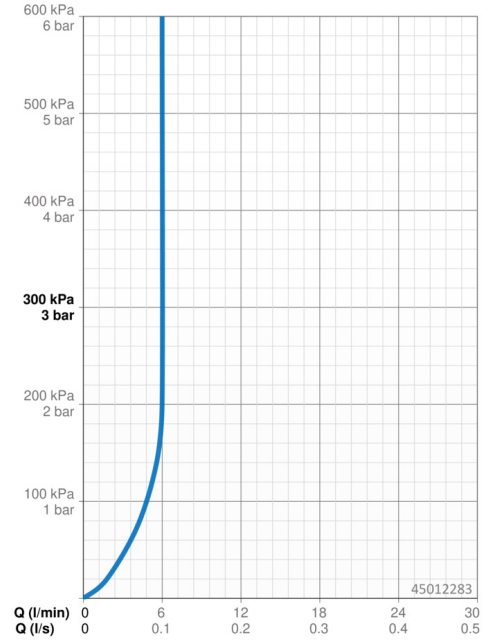

Technical data

Flow properties

Flow-rate at 3 bar (with flow controller) **6.0 l/min**

Technical properties

DN-size (nominal dimension) **DN15**
Hot water supply **max. +70°C**
Working pressure **0.5-10 bar**
Connection size **G3/8**
Projection **115 mm**
Backflow prevention (EN1717) **AA**
Material **Brass**

Regulations

EN standard **EN 817**
Noise class **I (ISO 3822)**

Approvals and Declarations

DVGW **DW-6506CS0580**
ABP **P-IX 29684/IA**
Declaration of conformity **DoC**
EPD **S-P-06391**