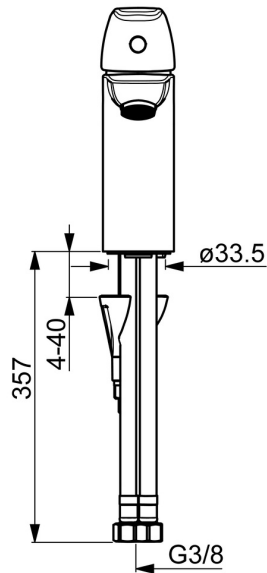

EAN: 4057304005596  
[static.hansa.com/45012283](http://static.hansa.com/45012283)

- Washbasin
- Single-lever
- Deck mounted
- Chrome
- Fixed spout
- PCA® - constant flow rate regardless of pressure variations, Standard aerator
- Hot/Cold symbols, Single operating lever/handle
- Pop-up waste with draw-rod
- Limitation option for maximum temperature and flow-rate, Adjustable hot water stop (included, retrofittable)
- $\varnothing$  40 mm ceramic cartridge for flow and temperature control
- Flexible inlet pipes
- 3S-installation system for safe and simple mounting, Inner body made of DZR brass
- grease without Silicon

### Technical properties

DN-size (nominal dimension) **DN15**  
 Hot water supply **max. +70°C**  
 Working pressure **0.5-10 bar**  
 Connection size **G3/8**  
 Projection **115 mm**  
 Backflow prevention (EN1717) **AA**  
 Material **Brass**

### SP0034D

	Name	Code
01	Gasket, 57x8.5x1.5	59911456
02	Plug for pop-up waste, d 63 mm	59902021
03	O-ring	59905077
04	Form sealing	59905078
05	Pop-up operating rod	59914477
06	Swivel joint	59904624
07	Lever for pop-up waste	59904622

### SP45052283

	Name	Code
01	Lever	59914453
02	Covering cap	59914478
03	Tightening nut, M42x1.5, SW 38	59914128
04	Cartridge, 4.0 Classic	59914129
05	Fixing screw, M8x1, L=130	59914474
06	Fixing set	59914475
07	Aerator, M24x1, 6 l/min	59914476
08	Bottom seal	59914591
09	Nipple Discontinued	59914133
N.I.	Flexible pipe, L=375, G3/8-M10x1	59914188
N.I.	Pop-up waste, (2019-)	59914764