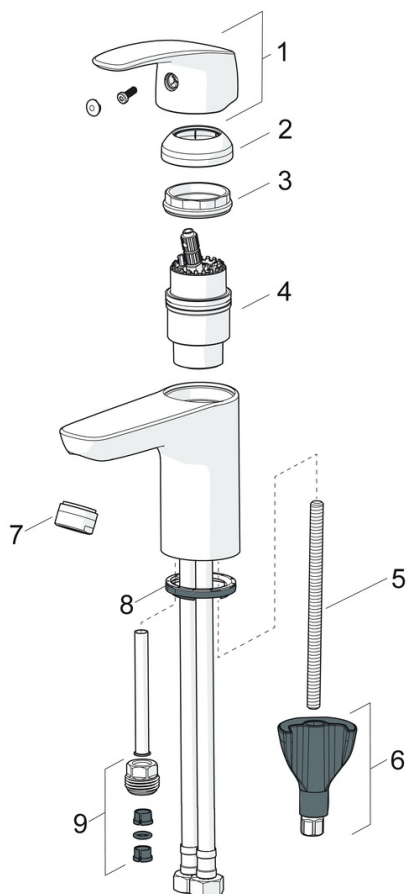

### Technical properties

DN-size (nominal dimension) **DN15**  
 Hot water supply **max. +70°C**  
 Working pressure **0.5-10 bar**  
 Connection size **G3/8**  
 Projection **115 mm**  
 Backflow prevention (EN1717) **AA**  
 Material **Brass**

## Spare parts

### SP0034D

	Name	Code
01	Gasket, 57x8.5x1.5	59911456
02	Plug for pop-up waste, d 63 mm	59902021
03	O-ring	59905077
04	Form sealing	59905078
05	Pop-up operating rod	59914477
06	Swivel joint	59904624
07	Lever for pop-up waste	59904622

### SP45052283

	Name	Code
01	Lever	59914453
02	Covering cap	59914478
03	Tightening nut, M42x1.5, SW 38	59914128
04	Cartridge, 4.0 Classic	59914129
05	Fixing screw, M8x1, L=130	59914474
06	Fixing set	59914475
07	Aerator, M24x1, 6 l/min	59914476
08	Bottom seal	59914591
09	Nipple Discontinued	59914133
N.I.	Flexible pipe, L=375, G3/8-M10x1	59914188
N.I.	Pop-up waste, (2019-)	59914764