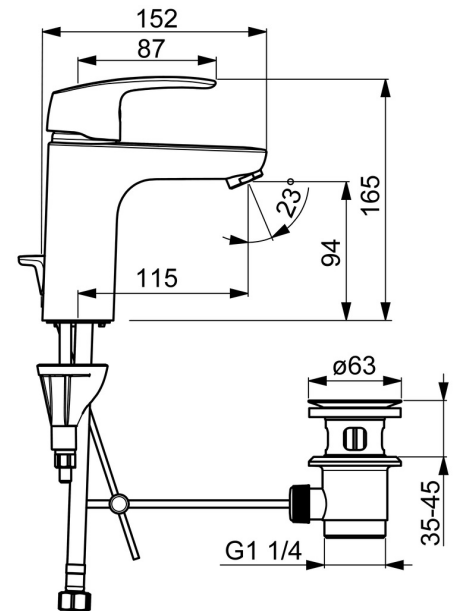

EAN: 4057304005596  
[static.hansa.com/45012283](http://static.hansa.com/45012283)

- Washbasin
- Single-lever
- Deck mounted
- Chrome
- Fixed spout
- PCA® - constant flow rate regardless of pressure variations, Standard aerator
- Hot/Cold symbols, Single operating lever/handle
- Pop-up waste with draw-rod
- Limitation option for maximum temperature and flow-rate, Adjustable hot water stop (included, retrofittable)
- $\varnothing$  40 mm ceramic cartridge for flow and temperature control
- Flexible inlet pipes
- 3S-installation system for safe and simple mounting, Inner body made of DZR brass
- grease without Silicon

### Technical properties

DN-size (nominal dimension) **DN15**  
 Hot water supply **max. +70°C**  
 Working pressure **0.5-10 bar**  
 Connection size **G3/8**  
 Projection **115 mm**  
 Backflow prevention (EN1717) **AA**  
 Material **Brass**

### SP0034D

	Name	Code
01	Gasket, 57x8.5x1.5	59911456
02	Plug for pop-up waste, d 63 mm	59902021
03	O-ring	59905077
04	Form sealing	59905078
05	Pop-up operating rod	59914477
06	Swivel joint	59904624
07	Lever for pop-up waste	59904622

### SP45052283

	Name	Code
01	Lever	59914453
02	Covering cap	59914478
03	Tightening nut, M42x1.5, SW 38	59914128
04	Cartridge, 4.0 Classic	59914129
05	Fixing screw, M8x1, L=130	59914474
06	Fixing set	59914475
07	Aerator, M24x1, 6 l/min	59914476
08	Bottom seal	59914591
09	Nipple Discontinued	59914133
N.I.	Flexible pipe, L=375, G3/8-M10x1	59914188
N.I.	Pop-up waste, (2019-)	59914764