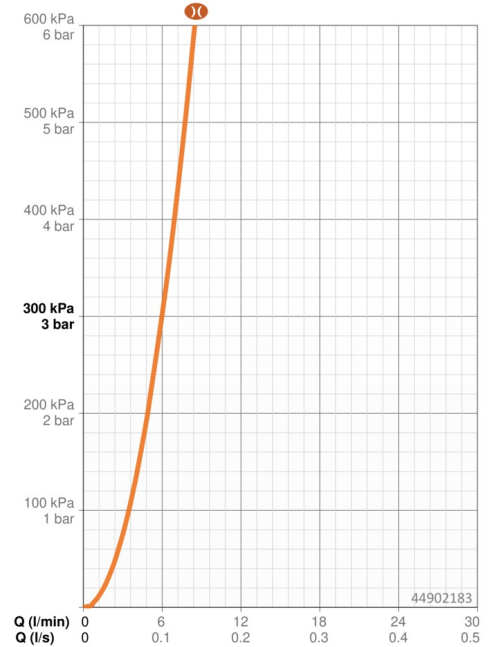

Technical data

Flow properties

Flow-rate at 3 bar (with flow reducers) **6.0 l/min**

Technical properties

DN-size (nominal dimension) **DN 15**
Hot water supply **max. +80°C**
Working pressure **0.5-10 bar**
Projection **166 mm**
Backflow prevention (EN1717) **AA**
Material **Brass**

Regulations

EN standard **EN 817**
Noise class **I (ISO 3822)**

Approvals and Declarations

Declaration of conformity **DoC**