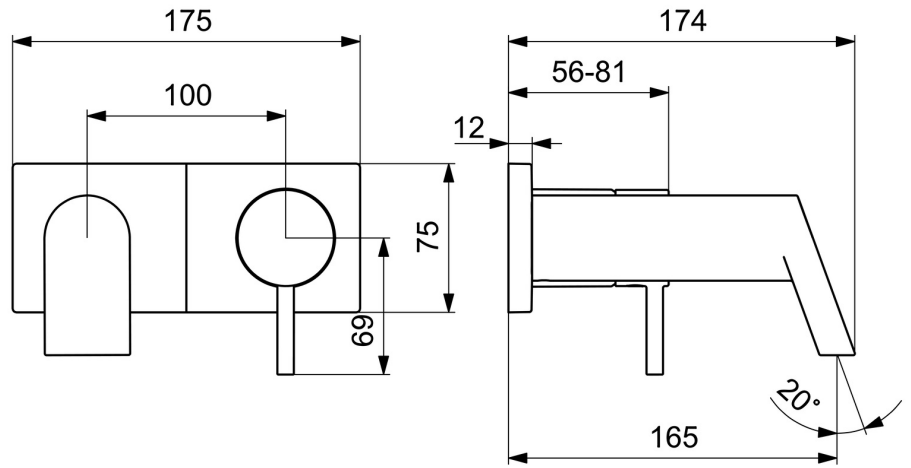

EAN: 4057304014789  
[static.hansa.com/44902183](https://static.hansa.com/44902183)

- Washbasin
- Single-lever, Trim Kit
- Concealed wall mounting
- Chrome
- Fixed spout
- Single operating lever/handle, Hot/Cold symbols, Pin shape
- Square rosette, Sleeve
- Torrent water flow

## Technical data

### Technical properties

DN-size (nominal dimension) **DN 15**  
 Hot water supply **max. +80°C**  
 Working pressure **0.5-10 bar**  
 Projection **166 mm**  
 Backflow prevention (EN1717) **AA**  
 Material **Brass**

### SP44902183

	Name	Code
01	Lever	1006310V
02	Symbol plug	59914573
03	Cover sleeve	59914572
04	Cover flange, 175x75 mm	59913868
05	Cover plate holder	59913697
06	Screw, M4x55	59913698
07	Threaded sleeve, G1/2, SW12	59913867
08	Spout, L=160	59913174
09	Aerator	59913082