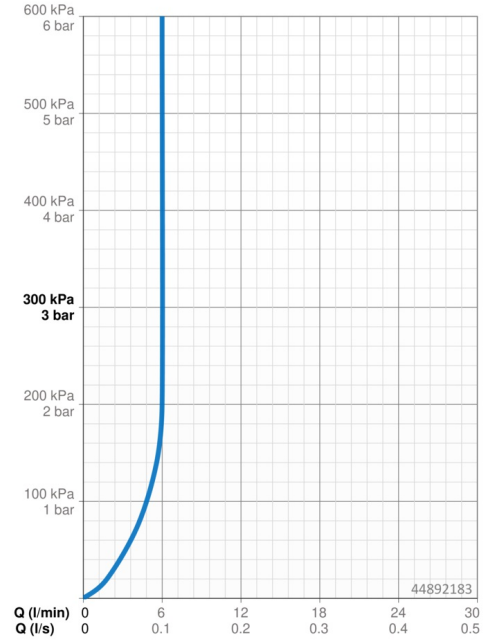

EAN: 4057304014772
static.hansa.com/44892183

- Washbasin
- Single-lever, Trim Kit
- Concealed wall mounting
- Chrome
- Fixed spout
- PCA® - constant flow rate regardless of pressure variations, Hidden aerator
- Single operating lever/handle, Hot/Cold symbols
- Square rosette, Sleeve

Technical data

Flow properties

Flow-rate at 3 bar (with flow controller) **6.0 l/min**

Technical properties

DN-size (nominal dimension) **DN15**
 Hot water supply **max. +80°C**
 Working pressure **0.5-10 bar**
 Projection **190 mm**
 Backflow prevention (EN1717) **AA**
 Material **Brass**

Regulations

EN standard **EN 817**
 Noise class **I (ISO 3822)**

Approvals and Declarations

Declaration of conformity **DoC**
 EPD **S-P-06391**

Spare parts

SP44892183

	Name	Code
01	Lever	1004277V
02	Symbol plug	59914573
03	Cover sleeve	59914572
04	Cover plate, 175x75	59913866
05	Cover plate holder	59913697
06	Screw, M4x55	59913698
07	Threaded sleeve, G1/2	59913865
08	Spout, L=180	59913730
09	Aerator, M18.5x1, TJ	59913366