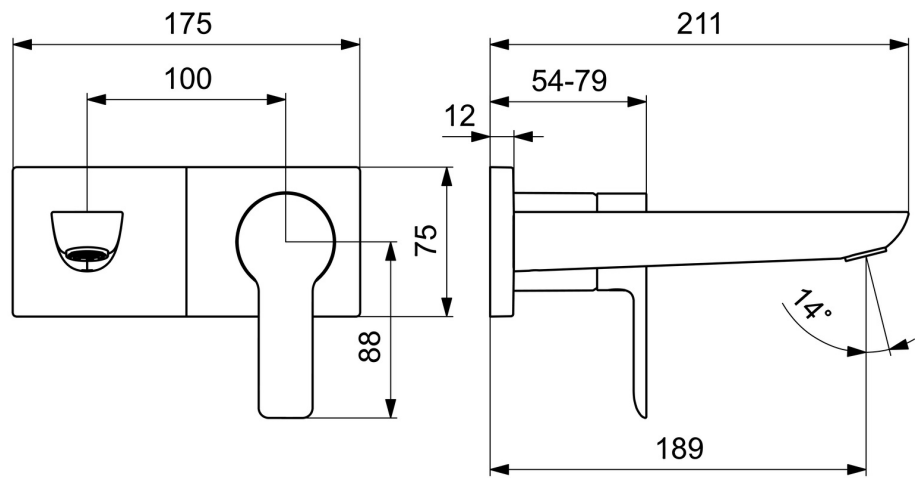

EAN: 4057304014772
static.hansa.com/44892183

- Washbasin
- Single-lever, Trim Kit
- Concealed wall mounting
- Chrome
- Fixed spout
- PCA® - constant flow rate regardless of pressure variations, Hidden aerator
- Single operating lever/handle, Hot/Cold symbols
- Square rosette, Sleeve

Technical data

Flow properties

Flow-rate at 3 bar (with flow controller) **6.0 l/min**

Technical properties

DN-size (nominal dimension) **DN15**
 Hot water supply **max. +80°C**
 Working pressure **0.5-10 bar**
 Projection **190 mm**
 Backflow prevention (EN1717) **AA**
 Material **Brass**

Regulations

EN standard **EN 817**
 Noise class **I (ISO 3822)**

Approvals and Declarations

Declaration of conformity **DoC**
 EPD **S-P-06391**

Spare parts

SP44892183

	Name	Code
01	Lever	1004277V
02	Symbol plug	59914573
03	Cover sleeve	59914572
04	Cover plate, 175x75	59913866
05	Cover plate holder	59913697
06	Screw, M4x55	59913698
07	Threaded sleeve, G1/2	59913865
08	Spout, L=180	59913730
09	Aerator, M18.5x1, TJ	59913366