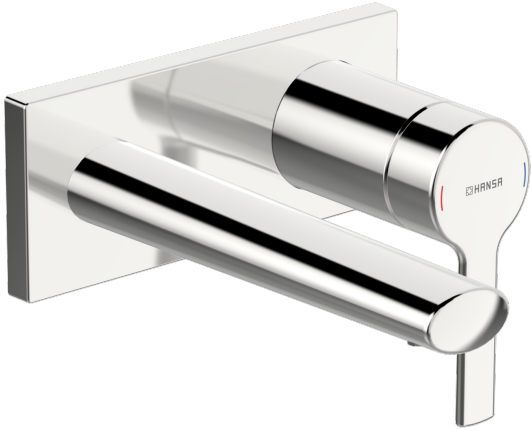

EAN: 4057304014796
static.hansa.com/44882183

- Washbasin
- Single-lever, Trim Kit
- Concealed wall mounting
- Chrome
- Fixed spout
- PCA® - constant flow rate regardless of pressure variations, Hidden aerator
- Single operating lever/handle, Hot/Cold symbols
- Square rosette, Sleeve

Technical data

Flow properties

Flow-rate at 3 bar (with flow controller) **6.0 l/min**

Technical properties

DN-size (nominal dimension) **DN15**
 Hot water supply **max. +80°C**
 Working pressure **0.5-10 bar**
 Projection **186 mm**
 Backflow prevention (EN1717) **AA**
 Material **Brass**

Regulations

EN standard **EN 817**
 Noise class **I (ISO 3822)**

Approvals and Declarations

Declaration of conformity **DoC**

Spare parts

SP44882183

	Name	Code
01	Lever	1004279V
02	Symbol plug	59914573
03	Cover sleeve	59914572
04	Cover plate, 175x75	59913866
05	Cover plate holder	59913697
06	Screw, M4x55	59913698
07	Threaded sleeve, G1/2	59913865
08	Spout, L=180	59913765
09	Aerator, M18.5x1, TJ	59913366