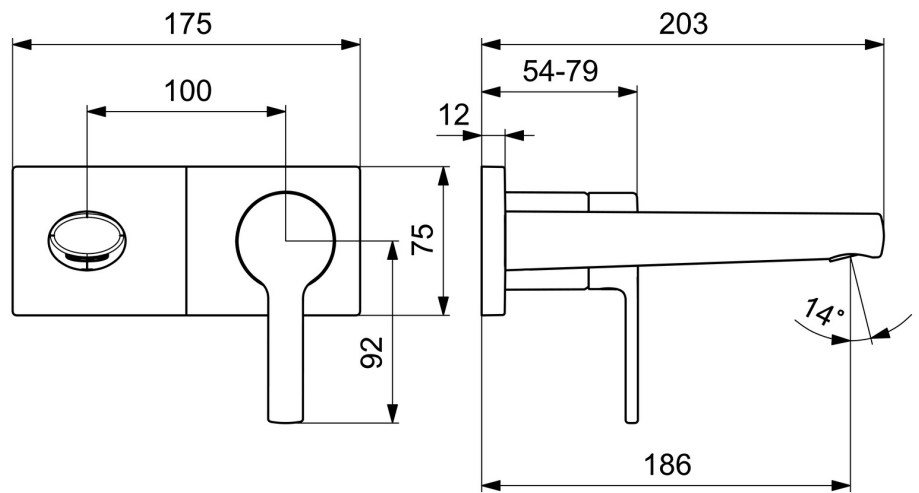

EAN: 4057304014796
static.hansa.com/44882183

- Washbasin
- Single-lever, Trim Kit
- Concealed wall mounting
- Chrome
- Fixed spout
- PCA® - constant flow rate regardless of pressure variations, Hidden aerator
- Single operating lever/handle, Hot/Cold symbols
- Square rosette, Sleeve

Technical data

Flow properties

Flow-rate at 3 bar (with flow controller) **6.0 l/min**

Technical properties

DN-size (nominal dimension) **DN15**
 Hot water supply **max. +80°C**
 Working pressure **0.5-10 bar**
 Projection **186 mm**
 Backflow prevention (EN1717) **AA**
 Material **Brass**

Regulations

EN standard **EN 817**
 Noise class **I (ISO 3822)**

Approvals and Declarations

Declaration of conformity **DoC**

Spare parts

SP44882183

	Name	Code
01	Lever	1004279V
02	Symbol plug	59914573
03	Cover sleeve	59914572
04	Cover plate, 175x75	59913866
05	Cover plate holder	59913697
06	Screw, M4x55	59913698
07	Threaded sleeve, G1/2	59913865
08	Spout, L=180	59913765
09	Aerator, M18.5x1, TJ	59913366