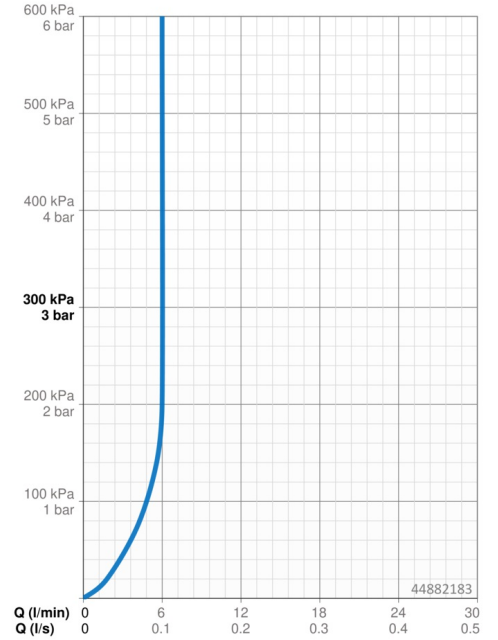

EAN: 4057304014796
static.hansa.com/44882183

- Washbasin
- Single-lever, Trim Kit
- Concealed wall mounting
- Chrome
- Fixed spout
- PCA® - constant flow rate regardless of pressure variations, Hidden aerator
- Single operating lever/handle, Hot/Cold symbols
- Square rosette, Sleeve

Technical data

Flow properties

Flow-rate at 3 bar (with flow controller) **6.0 l/min**

Technical properties

DN-size (nominal dimension) **DN15**
 Hot water supply **max. +80°C**
 Working pressure **0.5-10 bar**
 Projection **186 mm**
 Backflow prevention (EN1717) **AA**
 Material **Brass**

Regulations

EN standard **EN 817**
 Noise class **I (ISO 3822)**

Approvals and Declarations

Declaration of conformity **DoC**

Spare parts

SP44882183

	Name	Code
01	Lever	1004279V
02	Symbol plug	59914573
03	Cover sleeve	59914572
04	Cover plate, 175x75	59913866
05	Cover plate holder	59913697
06	Screw, M4x55	59913698
07	Threaded sleeve, G1/2	59913865
08	Spout, L=180	59913765
09	Aerator, M18.5x1, TJ	59913366