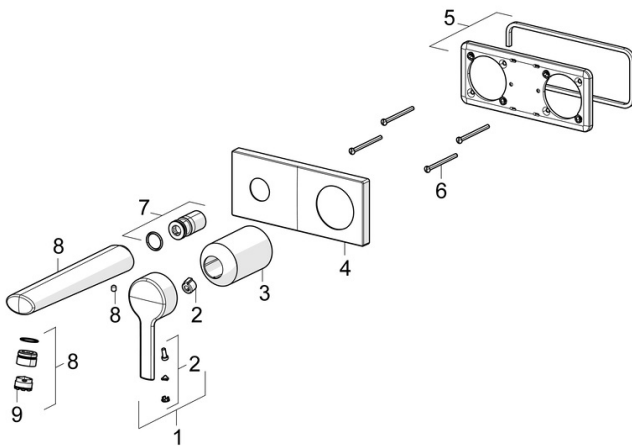

EAN: 4057304014796
static.hansa.com/44882183

- Washbasin
- Single-lever, Trim Kit
- Concealed wall mounting
- Chrome
- Fixed spout
- PCA® - constant flow rate regardless of pressure variations, Hidden aerator
- Single operating lever/handle, Hot/Cold symbols
- Square rosette, Sleeve

Technical data

Flow properties

Flow-rate at 3 bar (with flow controller) **6.0 l/min**

Technical properties

DN-size (nominal dimension) **DN15**
 Hot water supply **max. +80°C**
 Working pressure **0.5-10 bar**
 Projection **186 mm**
 Backflow prevention (EN1717) **AA**
 Material **Brass**

Regulations

EN standard **EN 817**
 Noise class **I (ISO 3822)**

Approvals and Declarations

Declaration of conformity **DoC**

Spare parts

SP44882183

	Name	Code
01	Lever	1004279V
02	Symbol plug	59914573
03	Cover sleeve	59914572
04	Cover plate, 175x75	59913866
05	Cover plate holder	59913697
06	Screw, M4x55	59913698
07	Threaded sleeve, G1/2	59913865
08	Spout, L=180	59913765
09	Aerator, M18.5x1, TJ	59913366