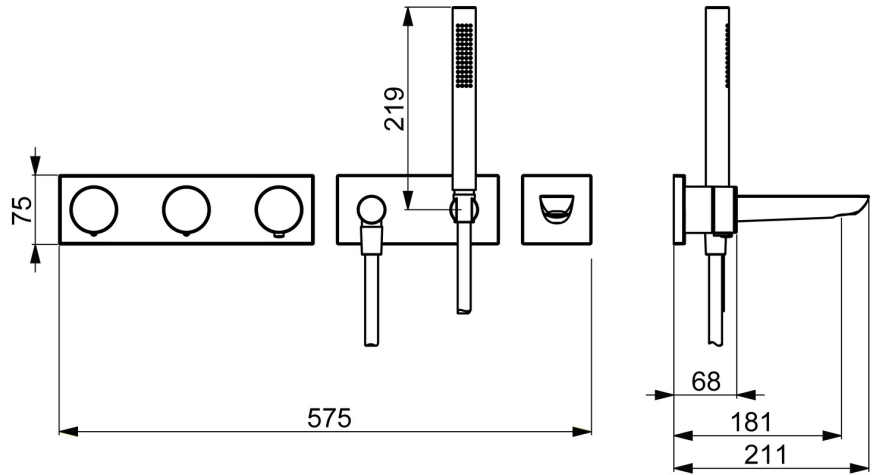

EAN: 4057304004919
static.hansa.com/44875000

- Bathtub & Shower
- Thermostatic, Trim Kit
- Concealed wall mounting
- Chrome
- Thermostatic cartridge for automatic temperature control
- External control unit
- Square rosette

Technical data

Flow properties

Flow-rate at 3 bar **21.0 / 21.0 l/min**

Technical properties

DN-size (nominal dimension) **DN15**
 Hot water supply **max. +70°C**
 Working pressure **1-10 bar**

Electronic properties