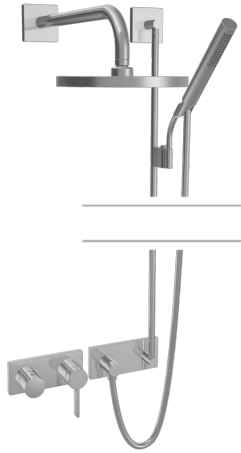

EAN: 4015474264250
static.hansa.com/44874030

- Shower solutions
- Single-lever, Trim Kit
- Concealed wall mounting
- Chrome
- Single operating lever/handle, Hot/Cold symbols
- Square rosette

Technical data

Technical properties

DN-size (nominal dimension)	DN15
Hot water supply	max. +80°C
Working pressure	0.5-10 bar

Regulations

EN standard	EN 817
-------------	---------------