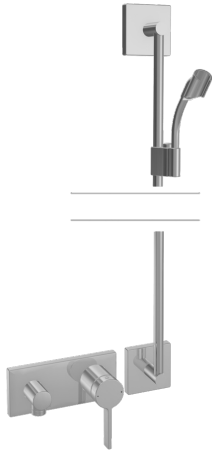

EAN: 4015474264243  
[static.hansa.com/44874010](https://static.hansa.com/44874010)

- Shower solutions
- Single-lever, Trim Kit
- Concealed wall mounting
- Chrome
- Single operating lever/handle, Hot/Cold symbols
- Square rosette

### Technical properties

---

DN-size (nominal dimension)	<b>DN15</b>
Hot water supply	<b>max. +80°C</b>
Working pressure	<b>0.5-10 bar</b>