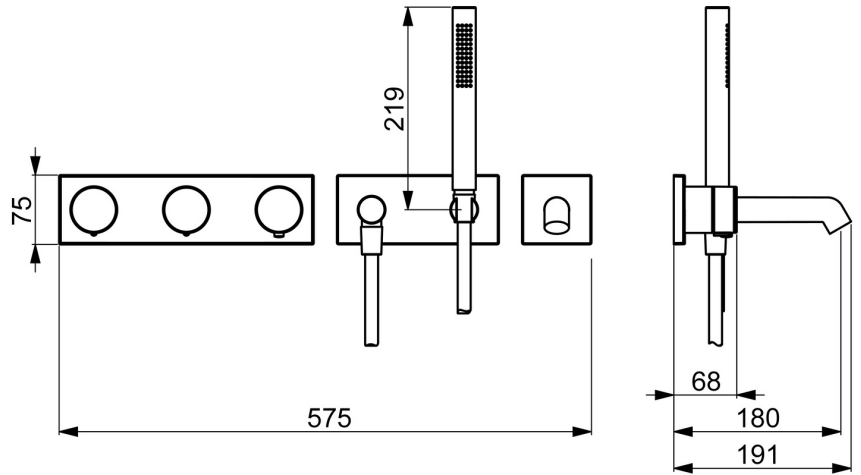

EAN: 4057304004902
static.hansa.com/44874000

- Bathtub & Shower
- Trim Kit, Thermostatic
- Concealed wall mounting
- Chrome
- External control unit
- Square rosette

Technical data

Flow properties

Flow-rate at 3 bar **21.0 / 21.0 l/min**

Technical properties

DN-size (nominal dimension) **DN15**
 Hot water supply **max. +70°C**
 Working pressure **1-10 bar**

Electronic properties

Electrical Connection **230/12 V**

Regulations

EU Directives **C € Low Voltage Directive 2014/35/EU , EMC Directive 2014/30/EU , RoHS Directive 2011/65/EU**
 EN standard **ETSI EN 301 489-1 V1.9.2 , ETSI EN 300 328 v2.2.2 , EN 61000-6-1:2007 , EN 61000-6-3:2007+A1:2011+AC:2012 , EN 60335-1:2012+A11+A13+A14+A2+A15:2021, Part 19.11.4**
 Protection class **IP 55 / transformer IP 40**