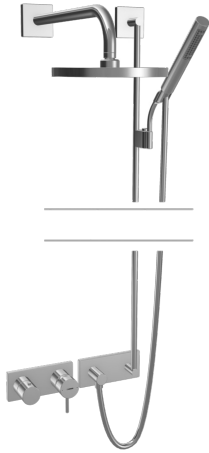

EAN: 4015474252615
static.hansa.com/44873030

- Bathtub & Shower
- Single-lever, Trim Kit
- Concealed wall mounting
- Chrome
- Single operating lever/handle, Hot/Cold symbols, Pin shape
- Square rosette