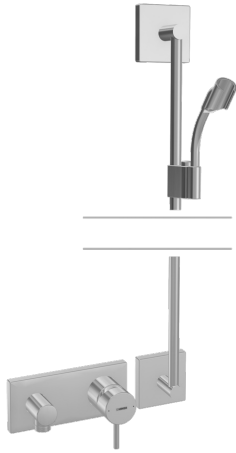

EAN: 4015474252592  
[static.hansa.com/44873010](https://static.hansa.com/44873010)

- Shower solutions
- Single-lever, Trim Kit
- Concealed wall mounting
- Chrome
- Single operating lever/handle, Hot/Cold symbols, Pin shape
- Square rosette

### Technical properties

---

DN-size (nominal dimension)	<b>DN15</b>
Hot water supply	<b>max. +80°C</b>
Working pressure	<b>0.5-10 bar</b>