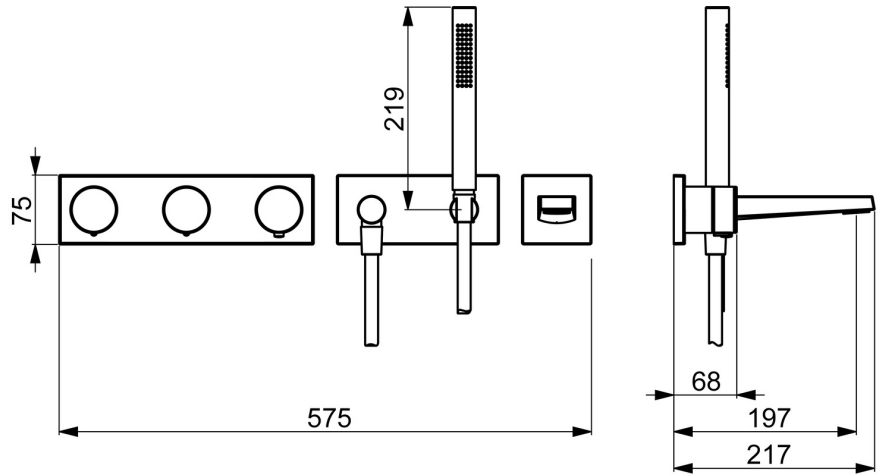

EAN: 4057304004896  
[static.hansa.com/44873000](https://static.hansa.com/44873000)

- Bathtub & Shower
- Thermostatic, Trim Kit
- Concealed wall mounting
- Chrome
- Safety stop against scalding at 38°C
- Thermostatic cartridge for automatic temperature control
- External control unit
- Square rosette

## Technical data

### Technical properties

DN-size (nominal dimension) **DN15**  
 Hot water supply **max. +70°C**  
 Working pressure **1-10 bar**

### Electronic properties

Electrical Connection **230/12 V**