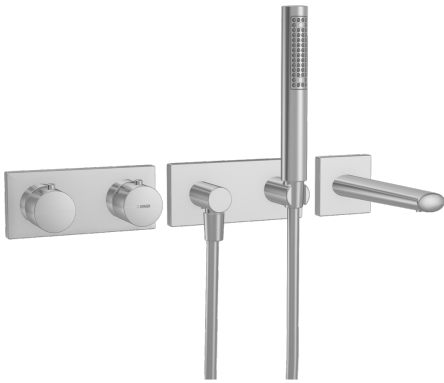

EAN: 4015474252431
static.hansa.com/44872120

- Bath tub & Shower
- Thermostatic, Trim Kit
- Concealed wall mounting
- Chrome
- Standard aerator
- Thermostatic cartridge for automatic temperature control
- Square rosette

Technical data

Flow properties

Flow-rate at 3 bar **21.0 / 21.0 l/min**

Technical properties

Hot water supply **max. +80°C**
 Working pressure **1-10 bar**

Regulations

EN standard **EN 1111**