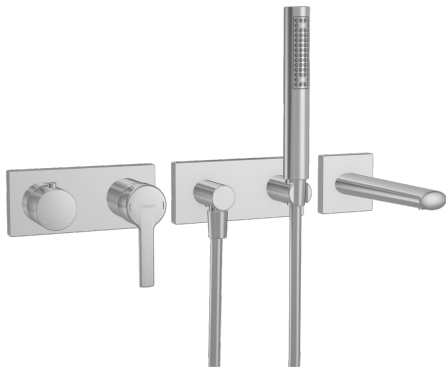

EAN: 4015474252417
static.hansa.com/44872100

- Bathtub & Shower
- Single-lever, Trim Kit
- Concealed wall mounting
- Chrome
- Standard aerator
- Single operating lever/handle, Hot/Cold symbols
- Square rosette

Technical data

Flow properties

Flow-rate at 3 bar **21.0 / 21.0 l/min**

Technical properties

Hot water supply **max. +80°C**
 Working pressure **0.5-10 bar**

Regulations

EN standard **EN 817**