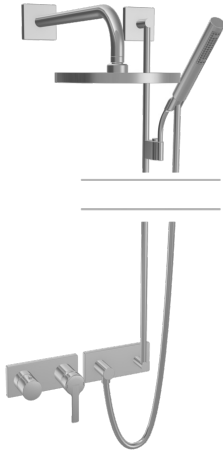

EAN: 4015474252387  
[static.hansa.com/44872030](https://static.hansa.com/44872030)

- Bathtub & Shower
- Single-lever, Trim Kit
- Concealed wall mounting
- Chrome
- Single operating lever/handle, Hot/Cold symbols
- Square rosette