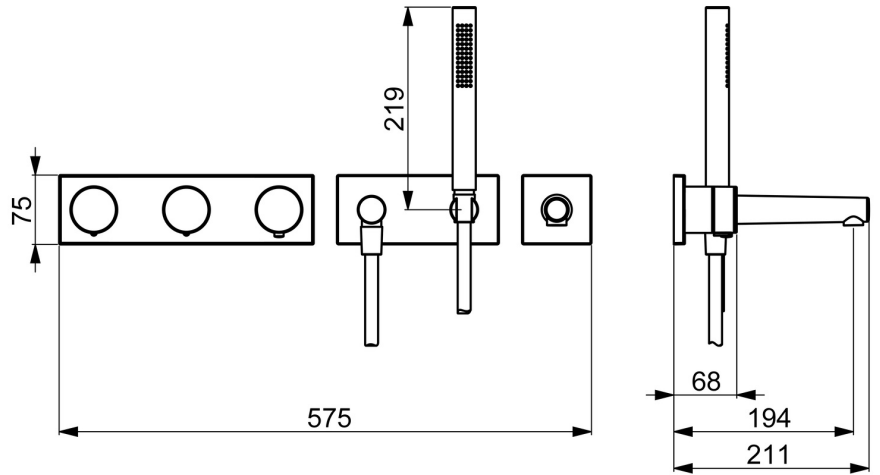

EAN: 4057304002403  
[static.hansa.com/44872000](https://static.hansa.com/44872000)

- Bathtub & Shower
- Thermostatic, Trim Kit
- Concealed wall mounting
- Chrome
- Fixed spout
- Thermostatic cartridge for automatic temperature control
- External control unit
- Square rosette

### Technical properties

---

DN-size (nominal dimension)	<b>DN15</b>
Hot water supply	<b>max. +70°C</b>
Working pressure	<b>1-10 bar</b>

### Electronic properties

---

Electrical Connection	<b>230/12 V</b>
-----------------------	-----------------