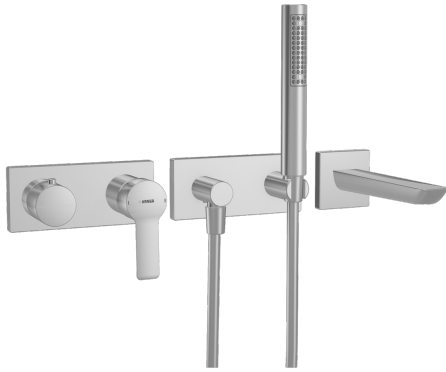

EAN: 4015474252547  
[static.hansa.com/44871100](https://static.hansa.com/44871100)

- Bathtub & Shower
- Single-lever, Trim Kit
- Concealed wall mounting
- Chrome
- Standard aerator
- Single operating lever/handle, Hot/Cold symbols
- Square rosette