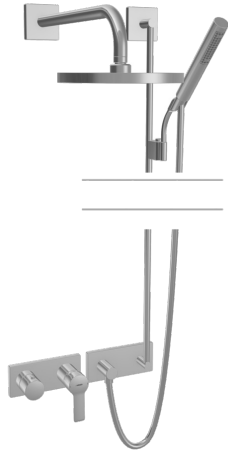

EAN: 4015474252516  
[static.hansa.com/44871030](https://static.hansa.com/44871030)

- Shower solutions
- Single-lever, Trim Kit
- Concealed wall mounting
- Chrome
- Single operating lever/handle, Hot/Cold symbols
- Square rosette