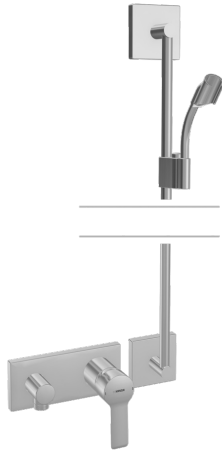

EAN: 4015474252493
static.hansa.com/44871010

- Shower solutions
- Single-lever, Trim Kit
- Concealed wall mounting
- Chrome
- Single operating lever/handle, Hot/Cold symbols
- Square rosette

Technical data

Technical properties

DN-size (nominal dimension)	DN15
Hot water supply	max. +80°C
Working pressure	0.5-10 bar

Regulations

EN standard	EN 817
-------------	---------------